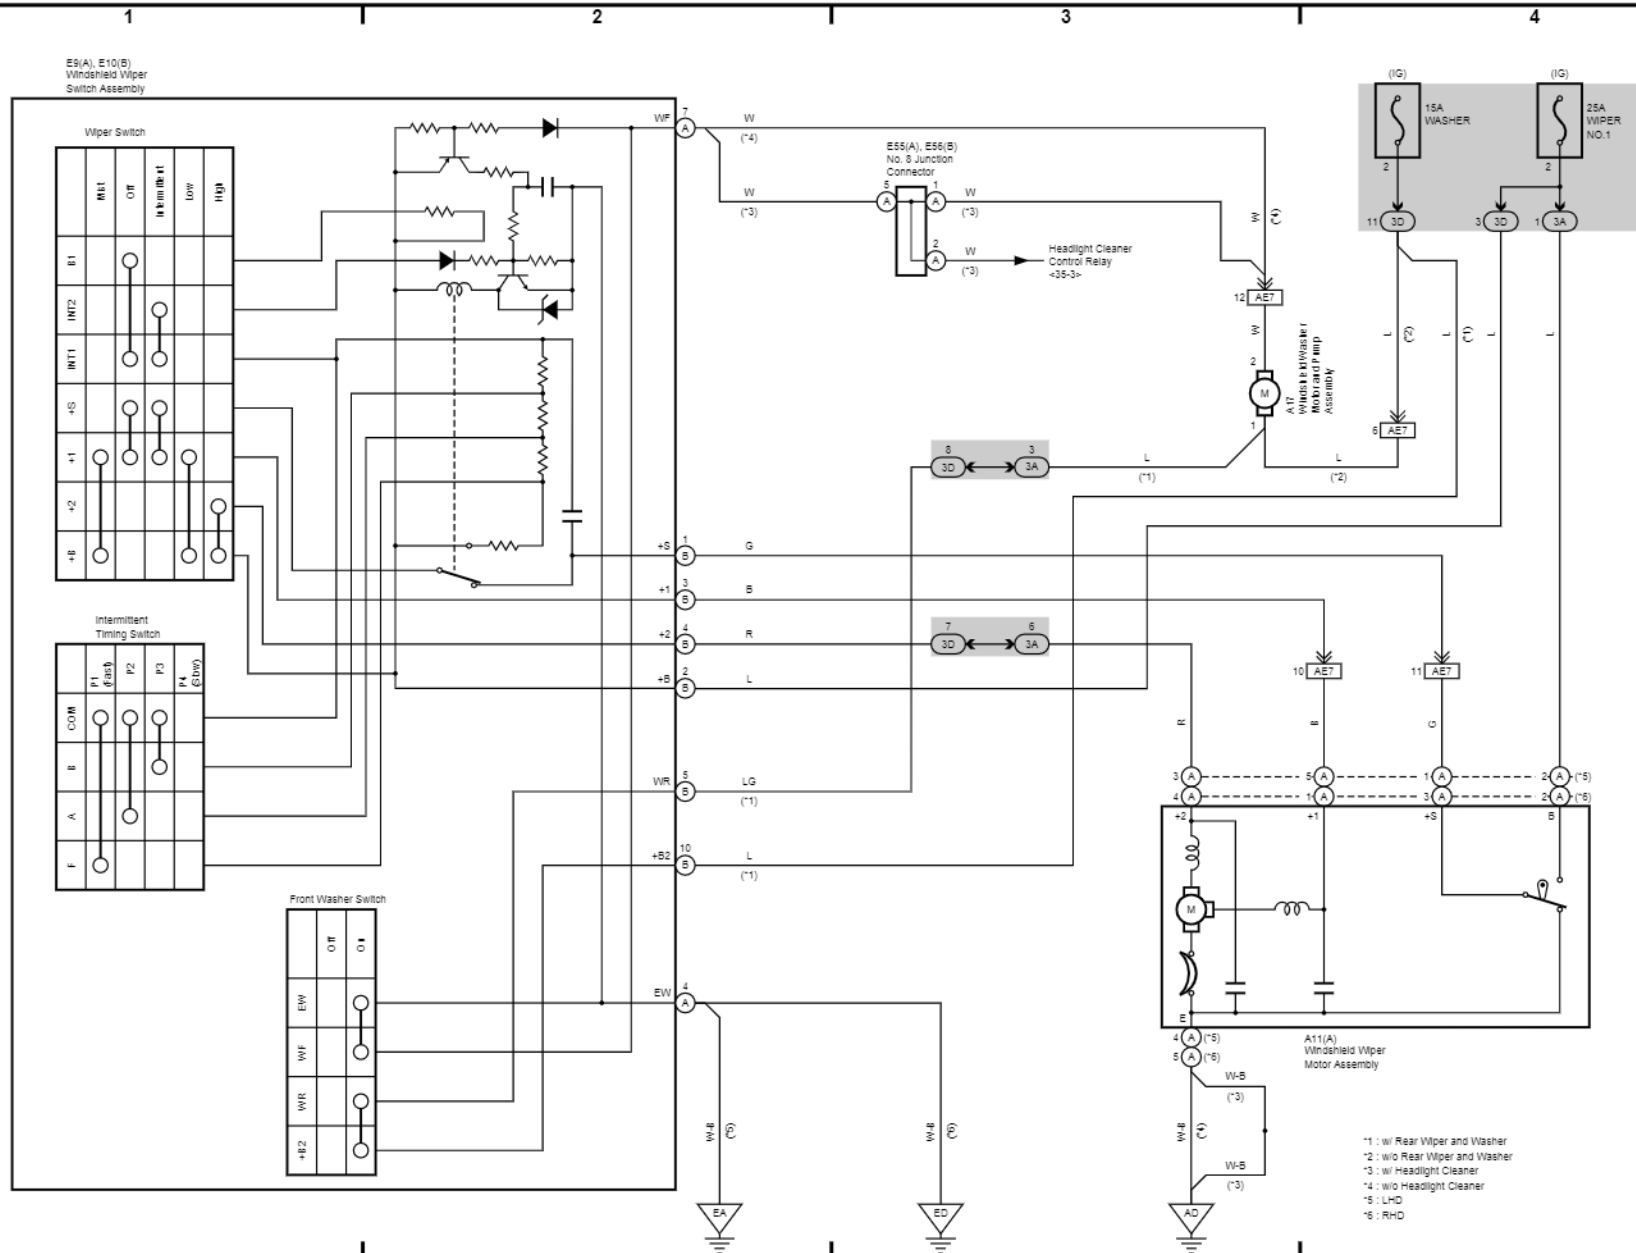

30 AURIS Hybrid Vehicle

Rear Wiper and Washer

Power Outlet

Remote Control Mirror (w/ Automatic Retractable Mirror)

Remote Control Mirror (w/o Automatic Retractable Mirror)

1 | 2 | 3 | 4

- *1: w/ Retractable Mirror
- *2: LHD
- *3: RHD
- *4: Prior May 2014
- *5: May 2014 or later