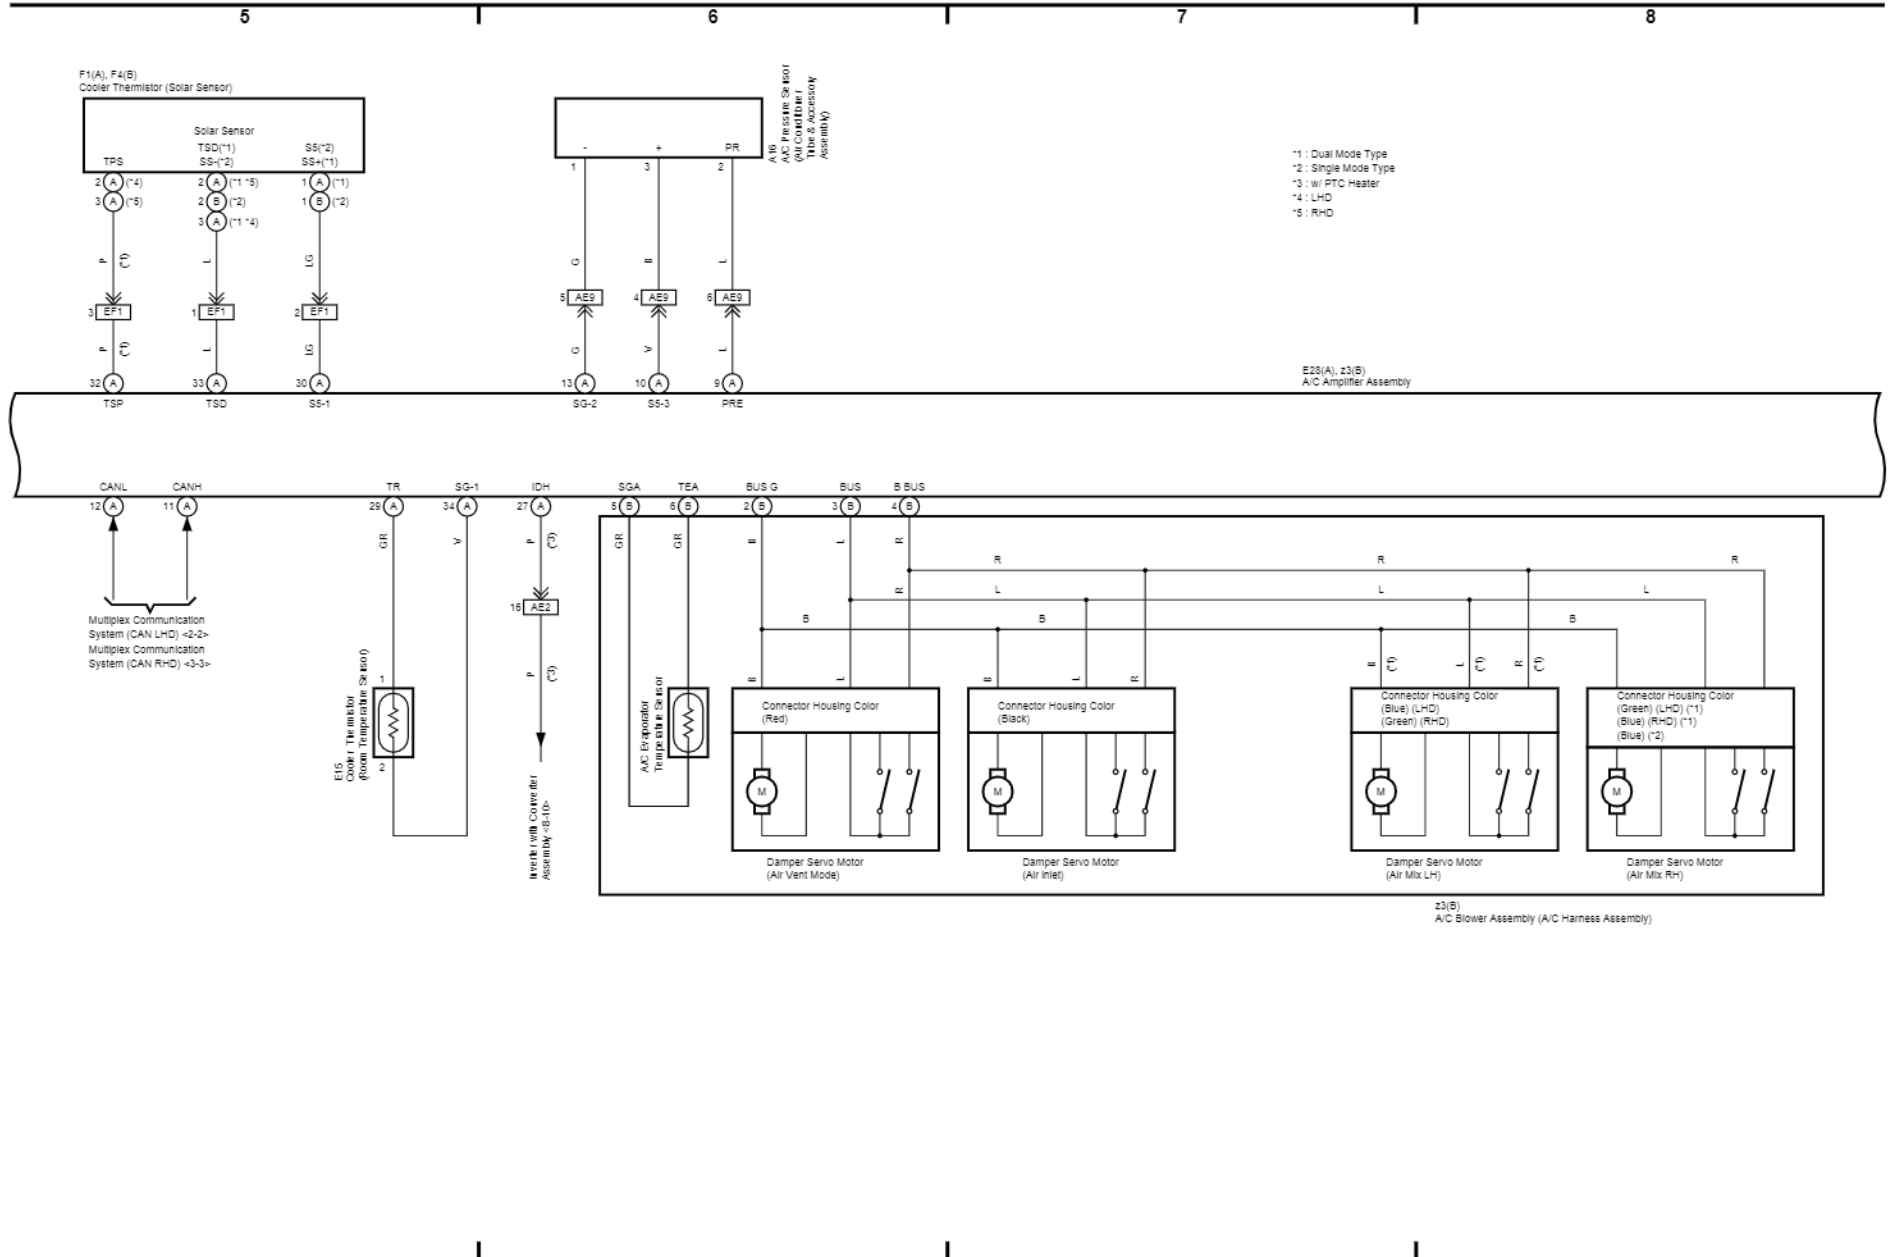

Air Conditioner