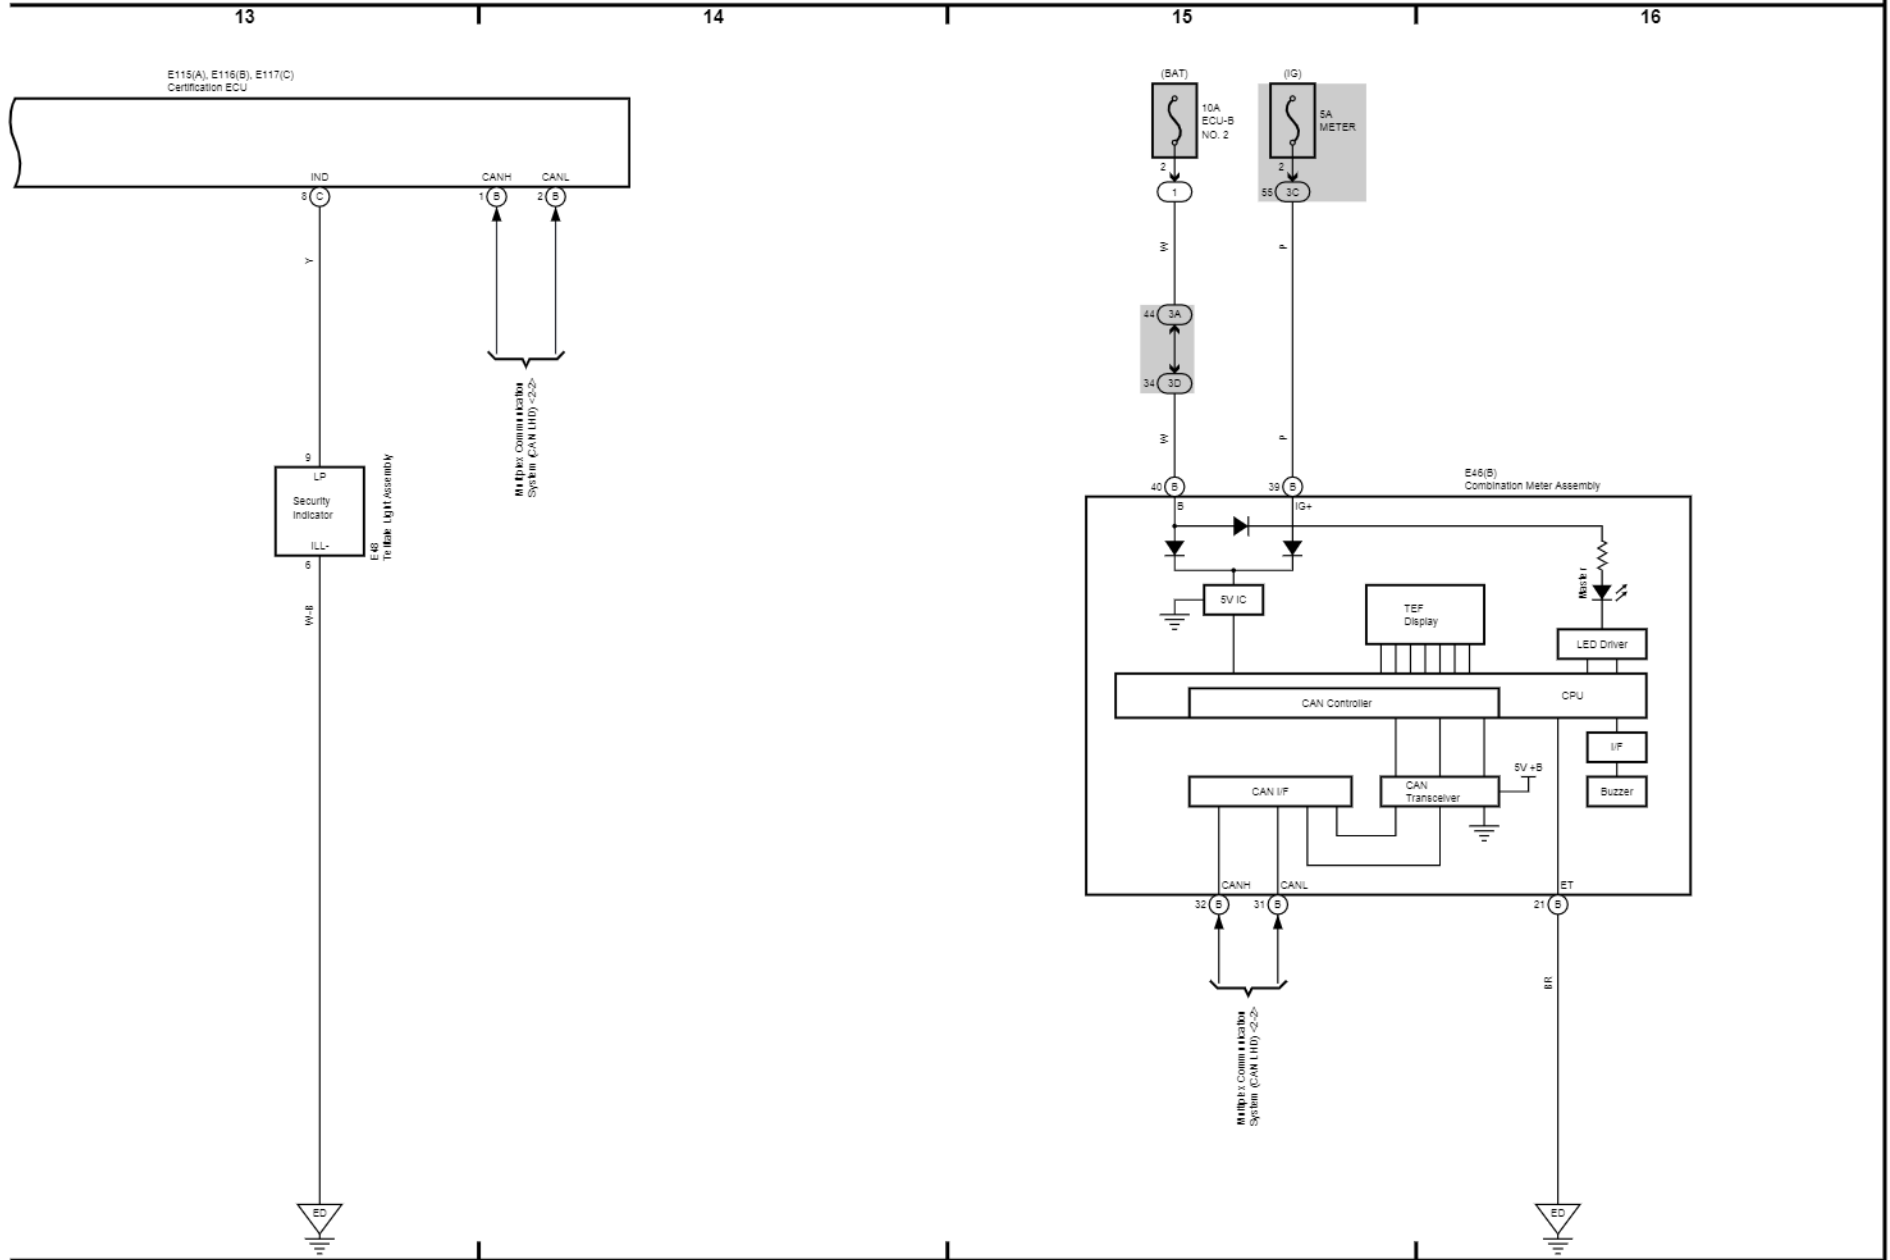

6 AURIS Hybrid Vehicle (Cont' d)

Entry & Start System (LHD Prior May 2015), Immobiliser System (LHD Prior May 2015), Starting (LHD Prior May 2015) and Wireless Door Lock Control (LHD Prior May 2015)