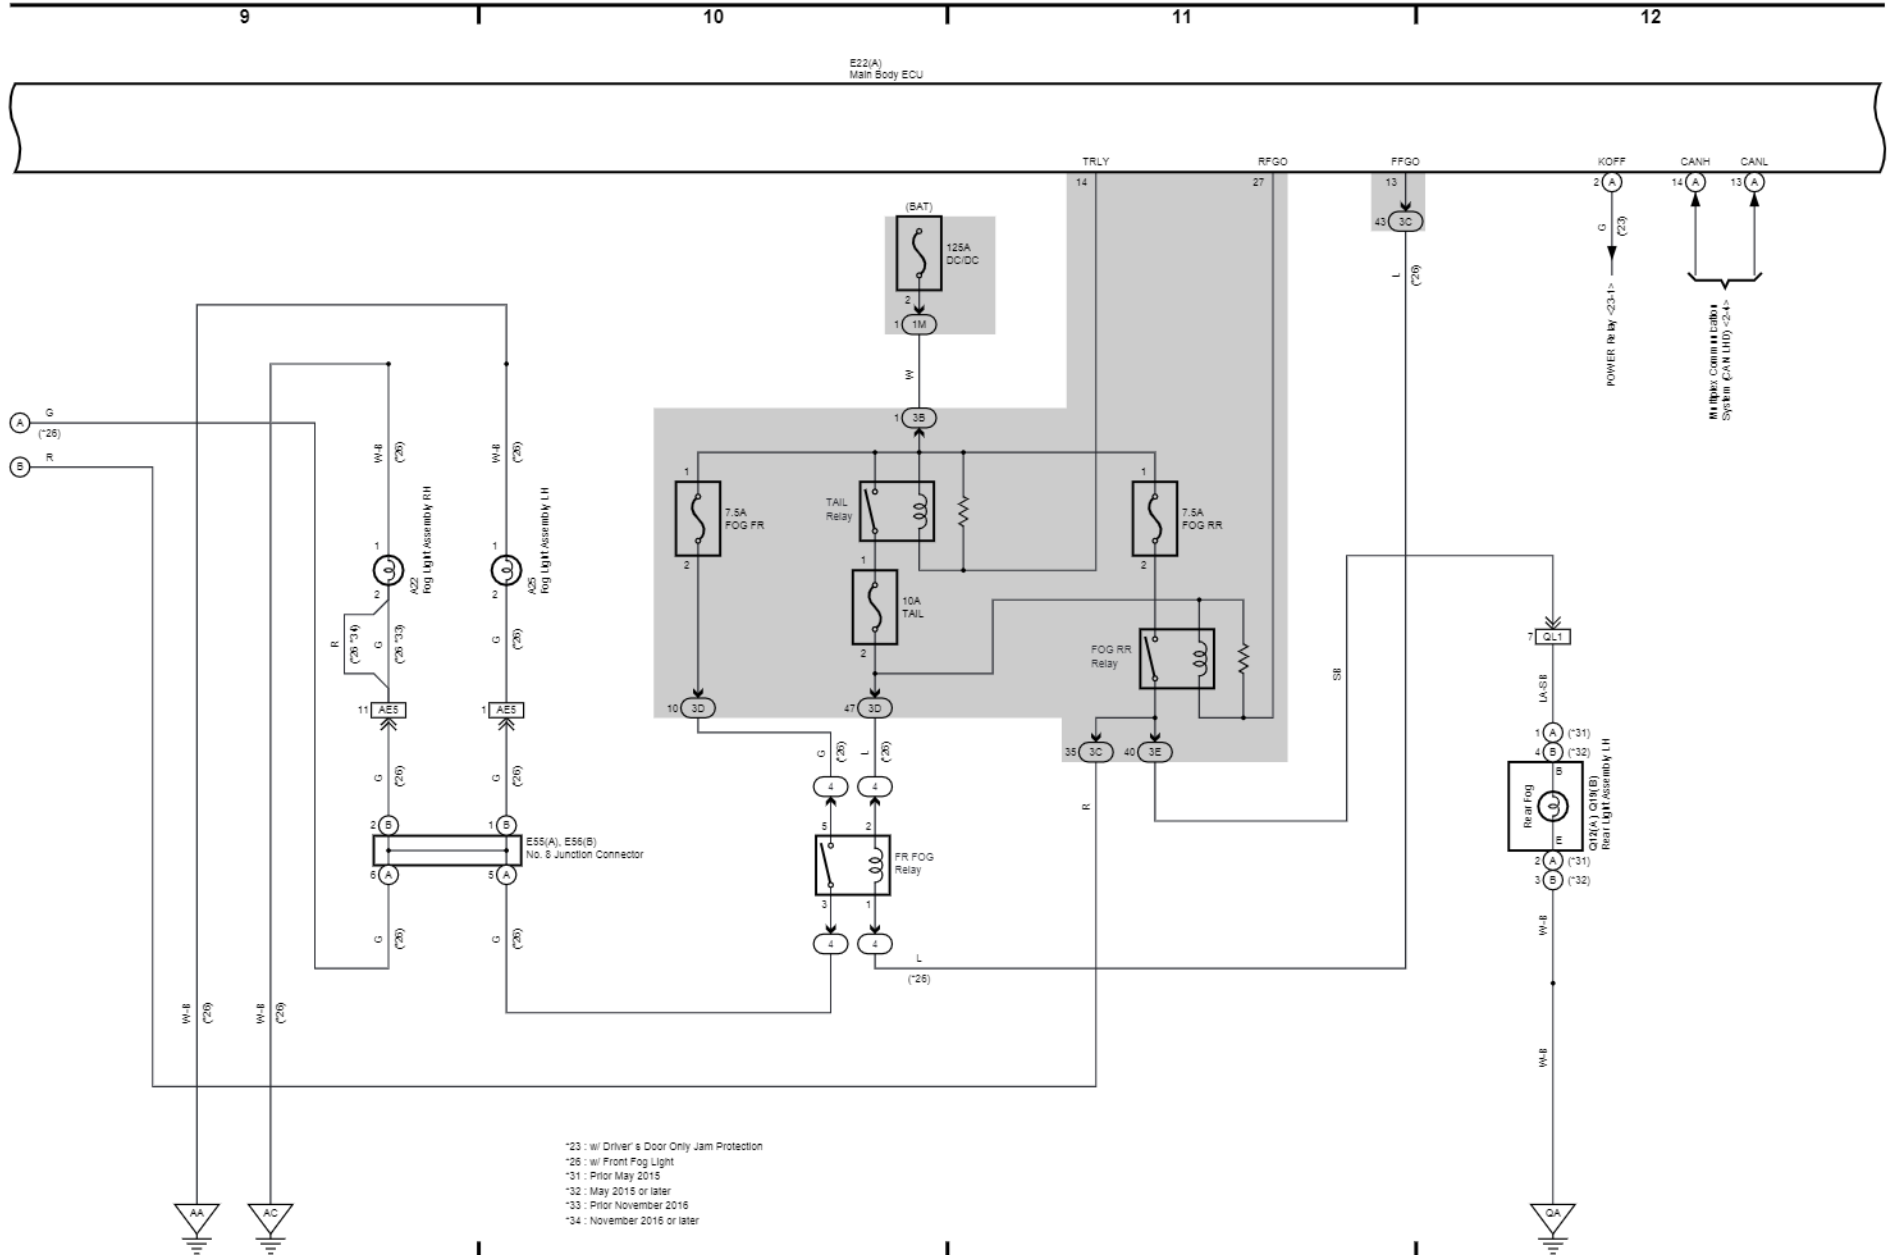

Front Fog Light (LHD)

Rear Fog Light (LHD)