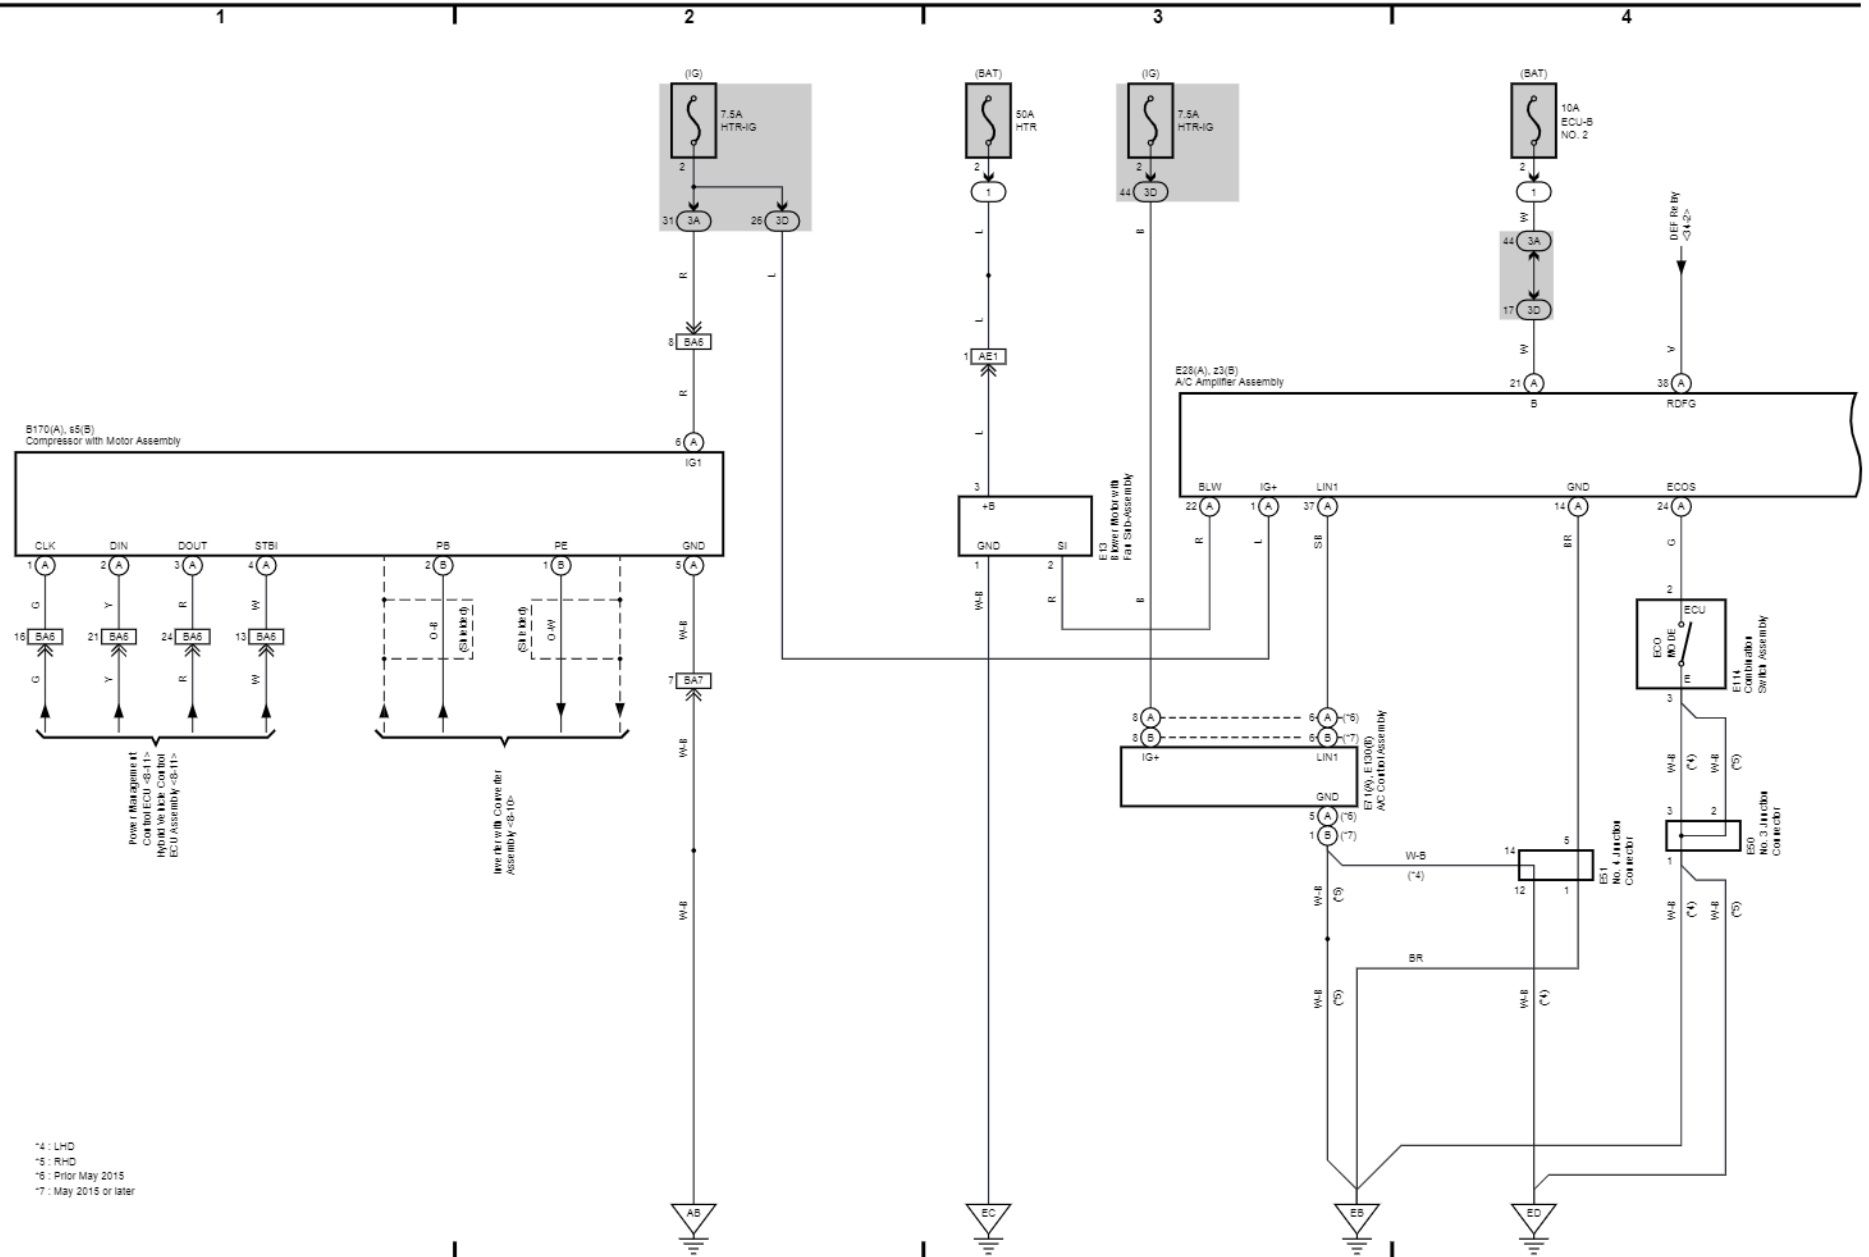

Air Conditioner