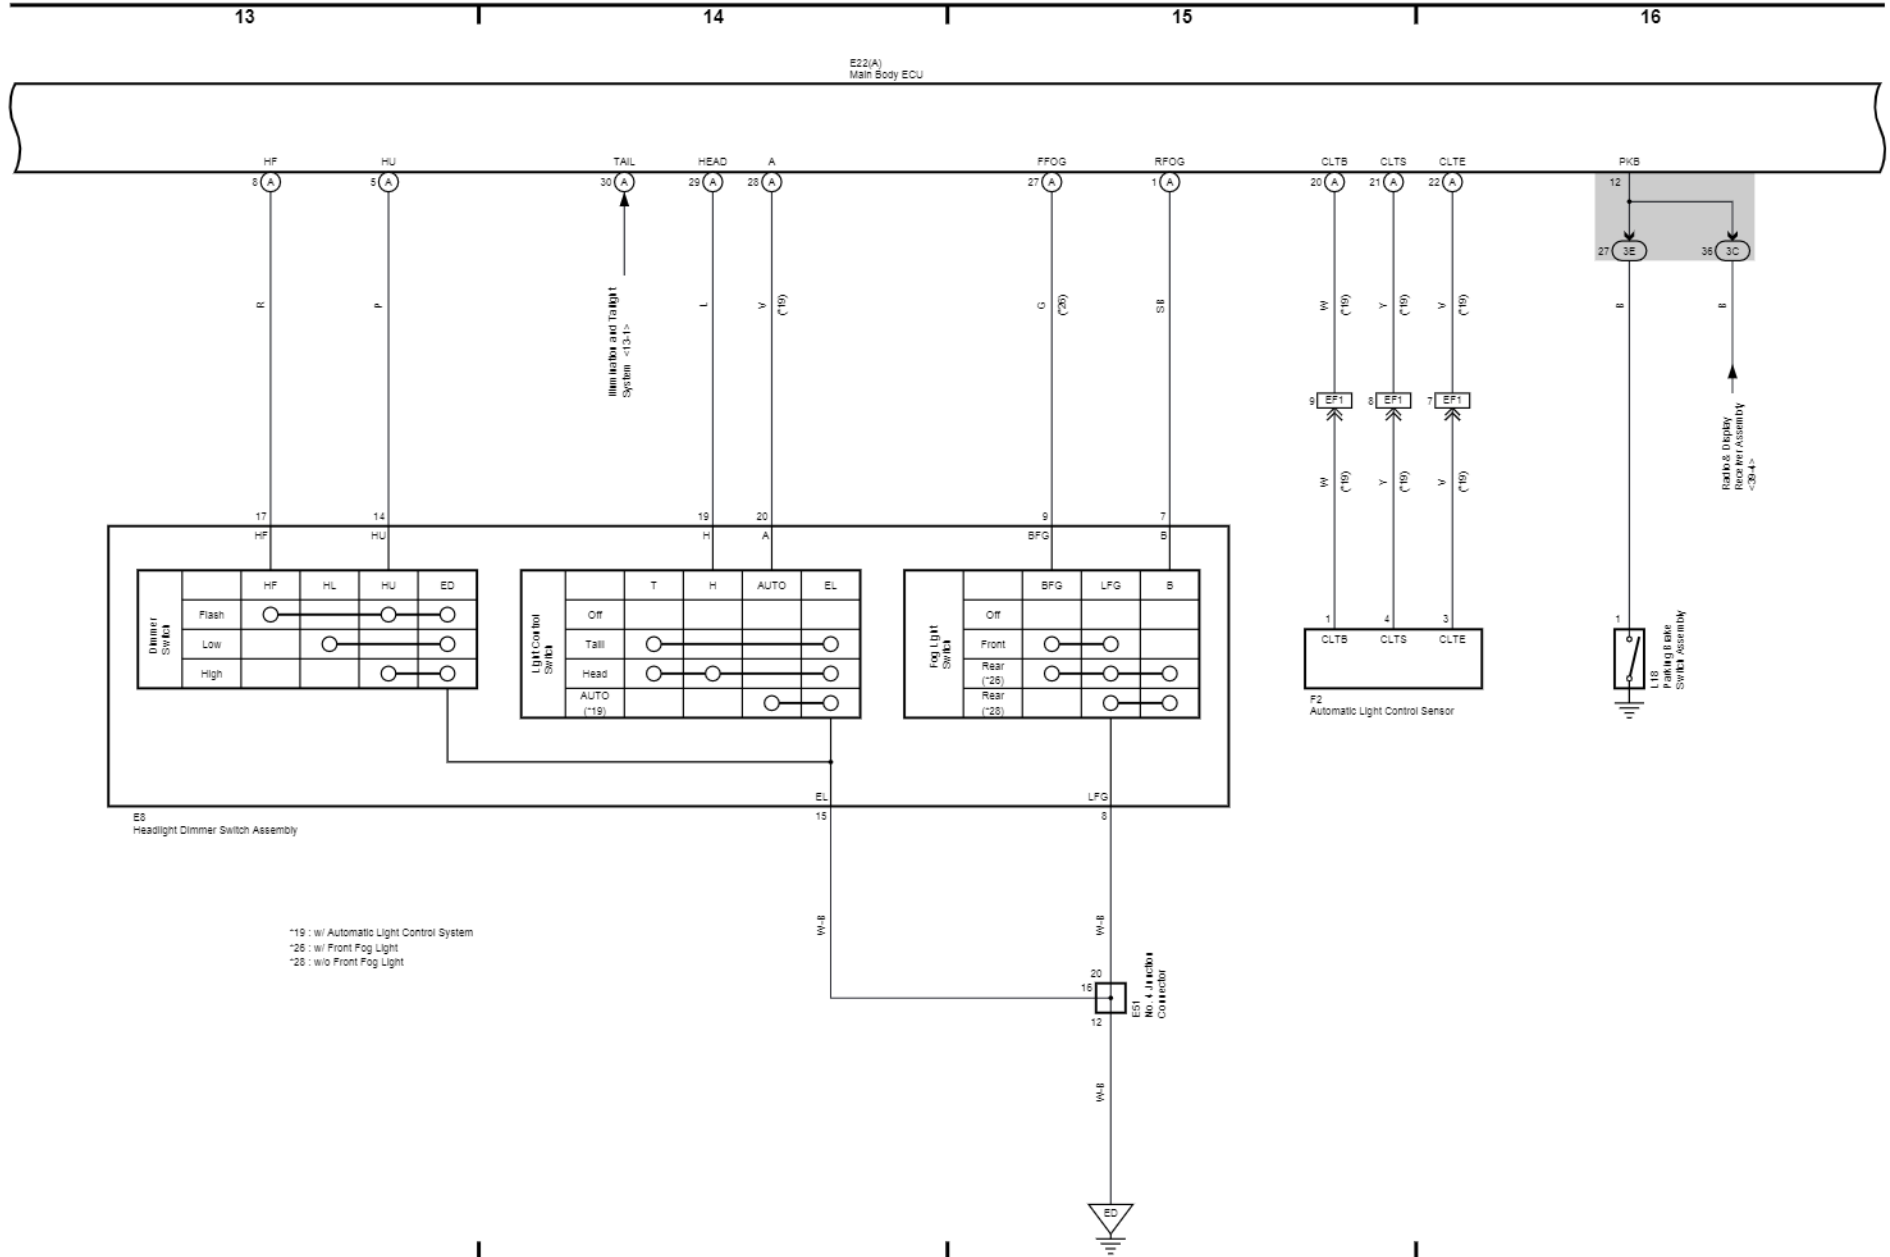

Automatic Light Control (LHD) and Light Auto Turn Off System (LHD)