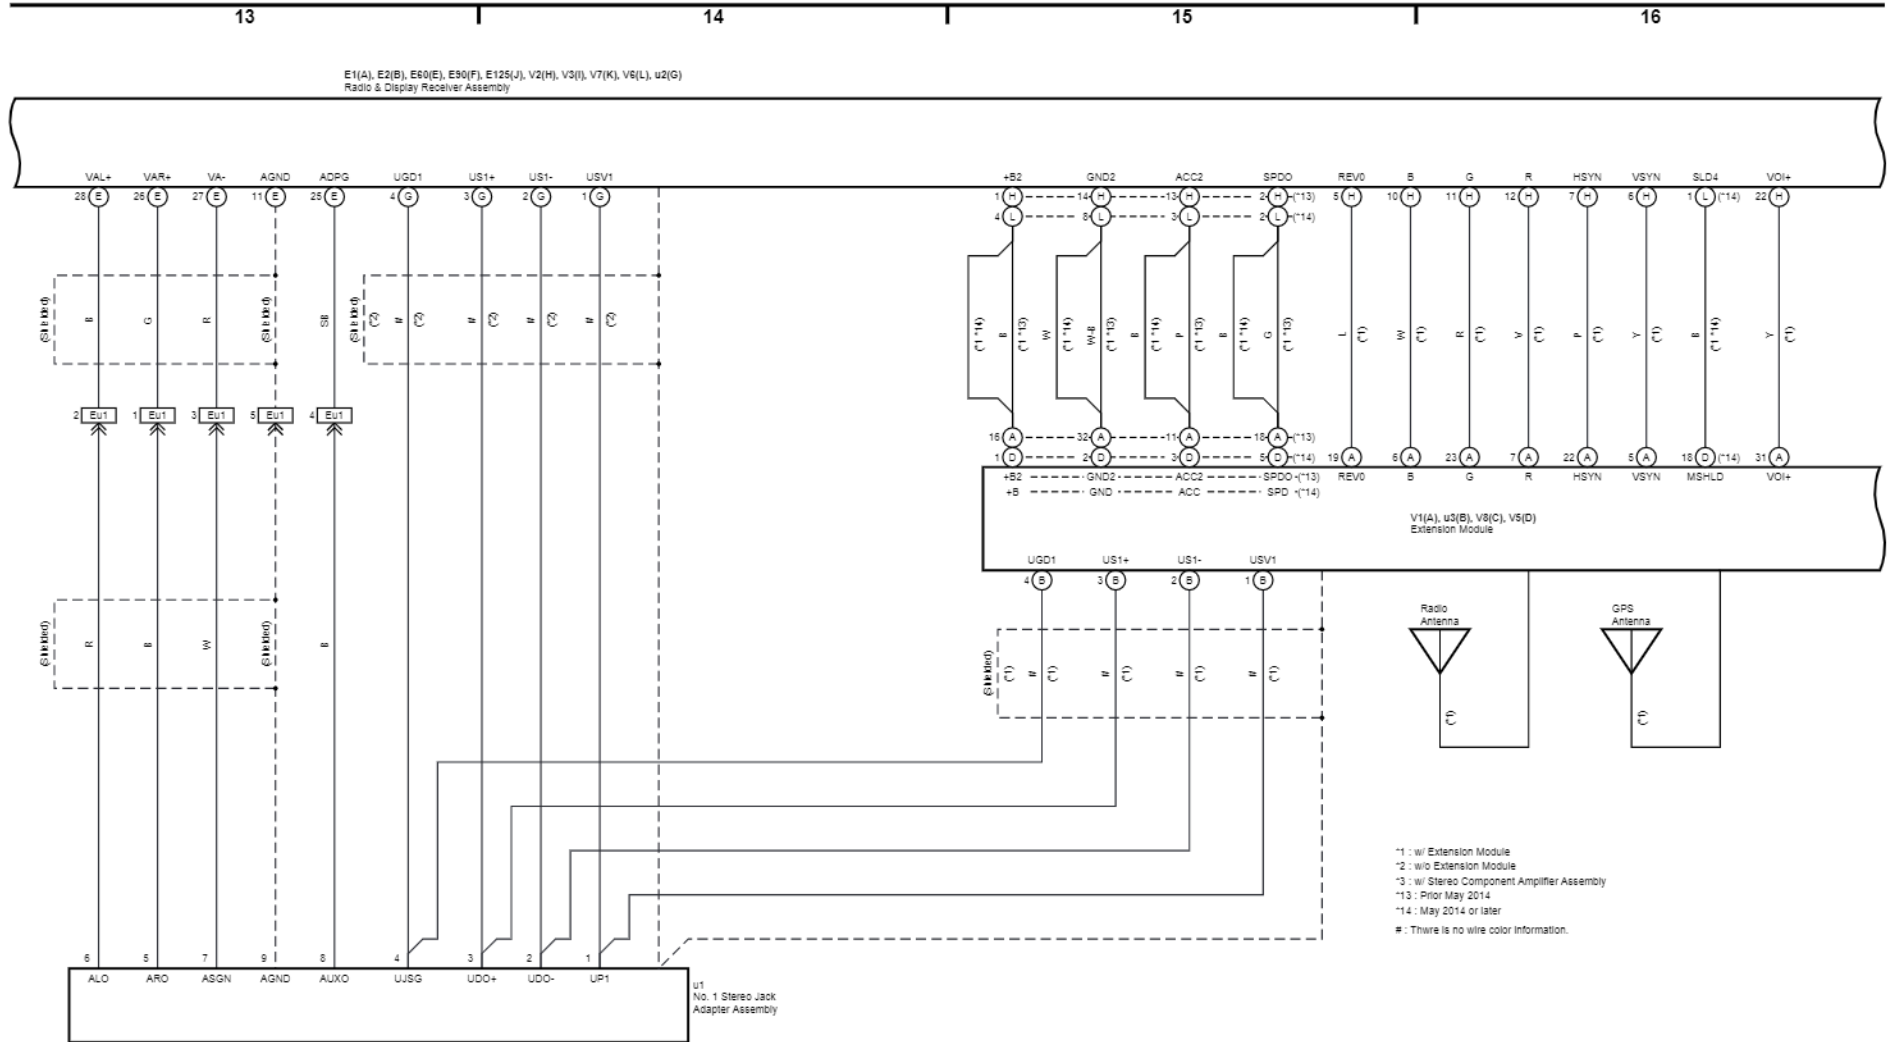

Audio System (Radio & Display Receiver Assembly Type), Navigation System and Parking Assist (Rear View Monitor)