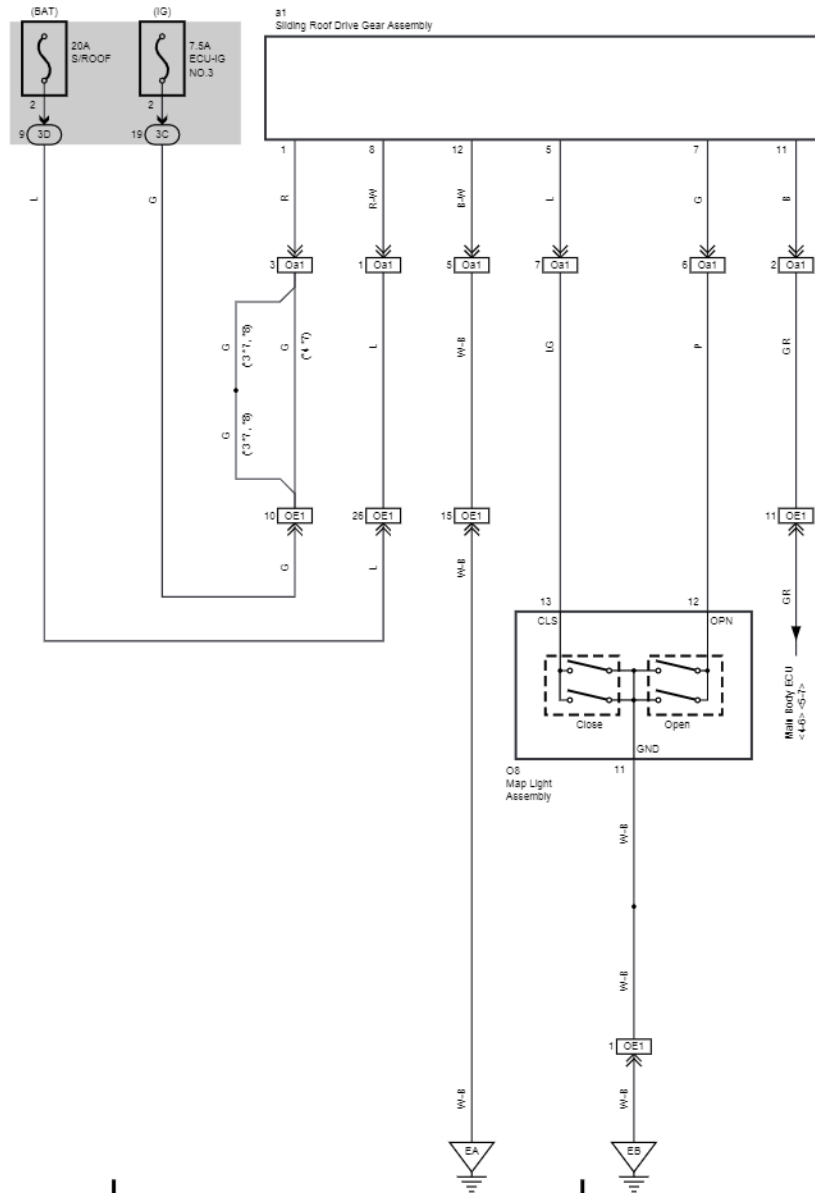

Power Window (RHD Driver's Door Only Jam Protection)

Power Window (RHD Driver' s Door Only Jam Protection)

25 AURIS Hybrid Vehicle

EPS

Power Seat

1 | 2 | 3 | 4

27 AURIS Hybrid Vehicle

Roof Sunshade System