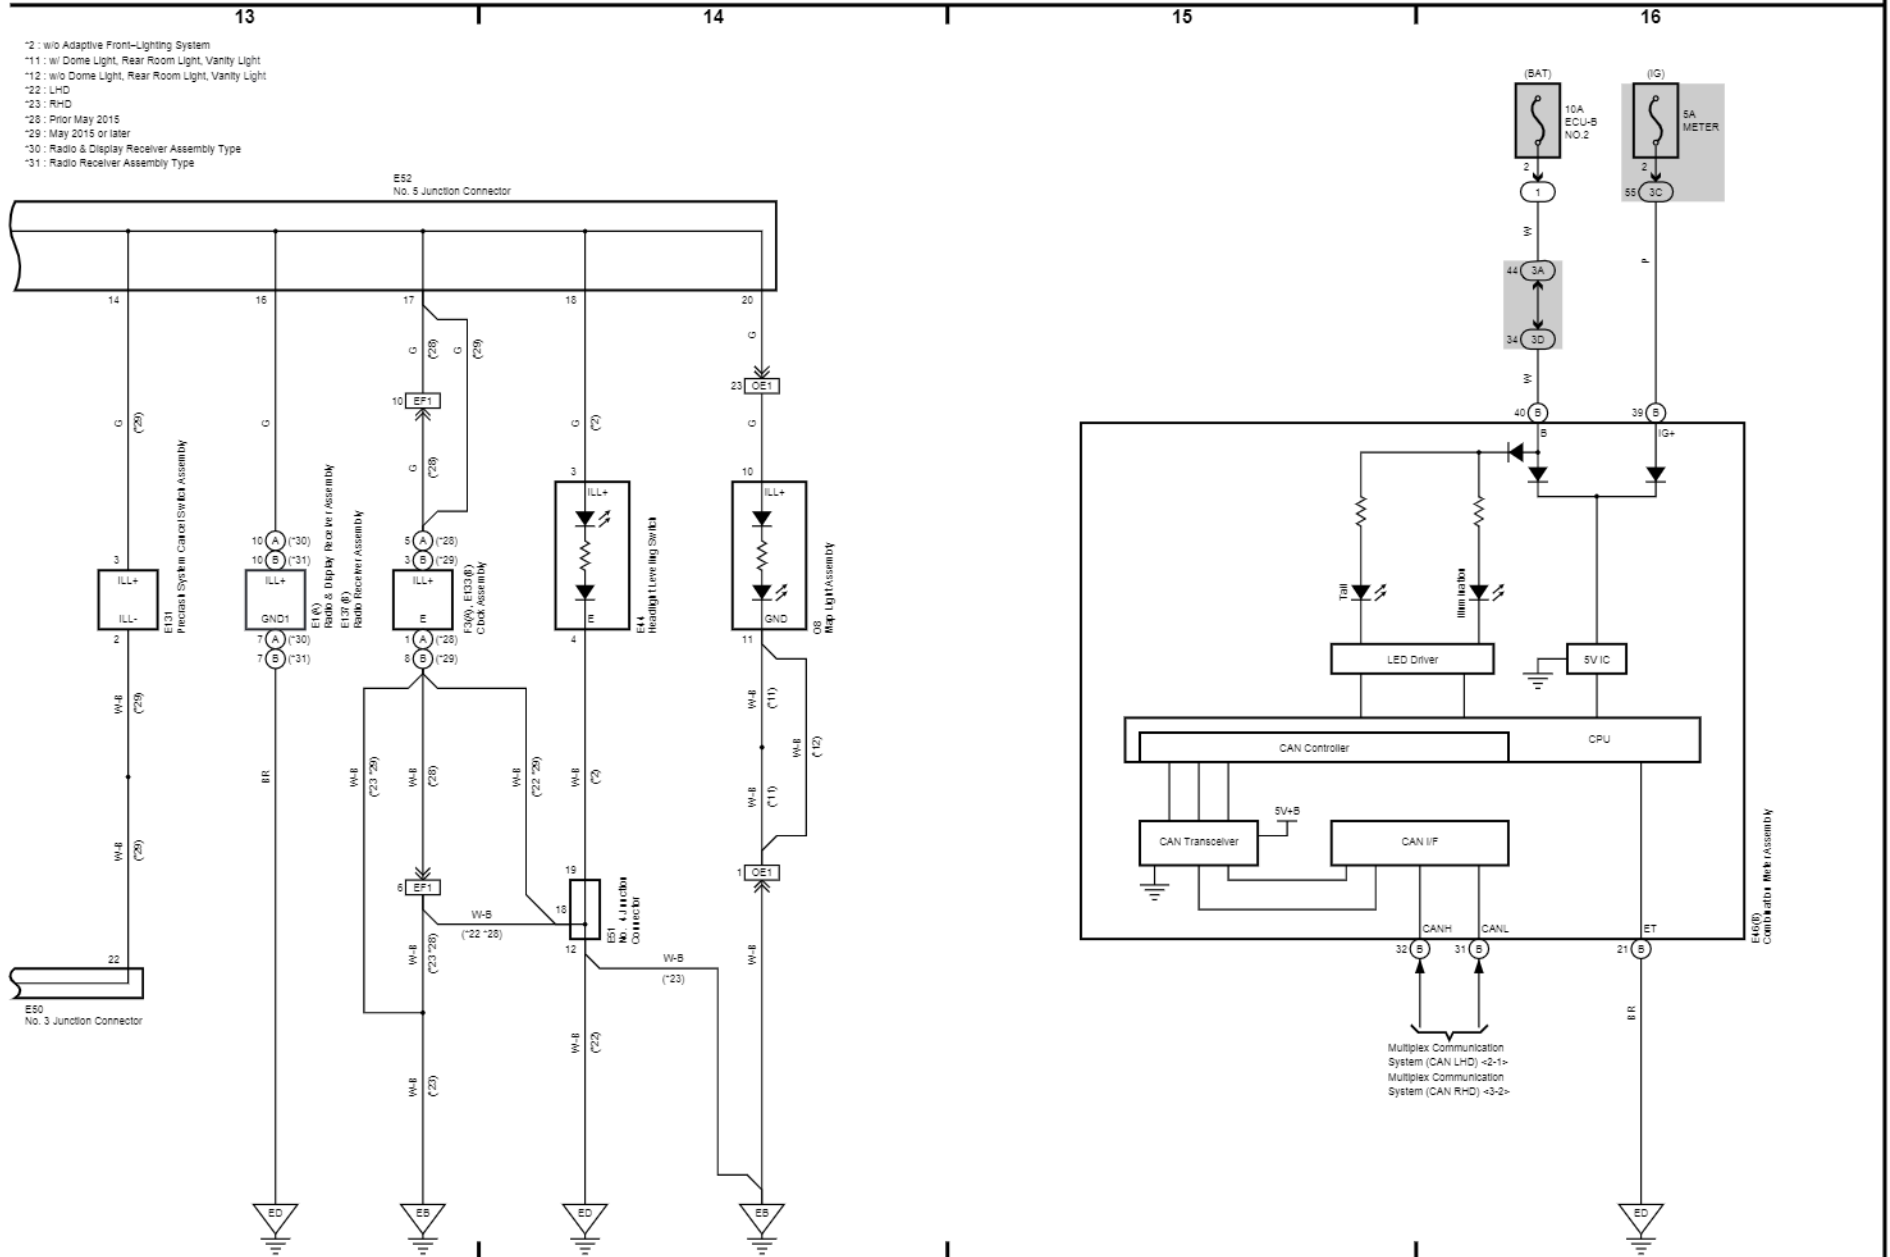

Illumination and Taillight