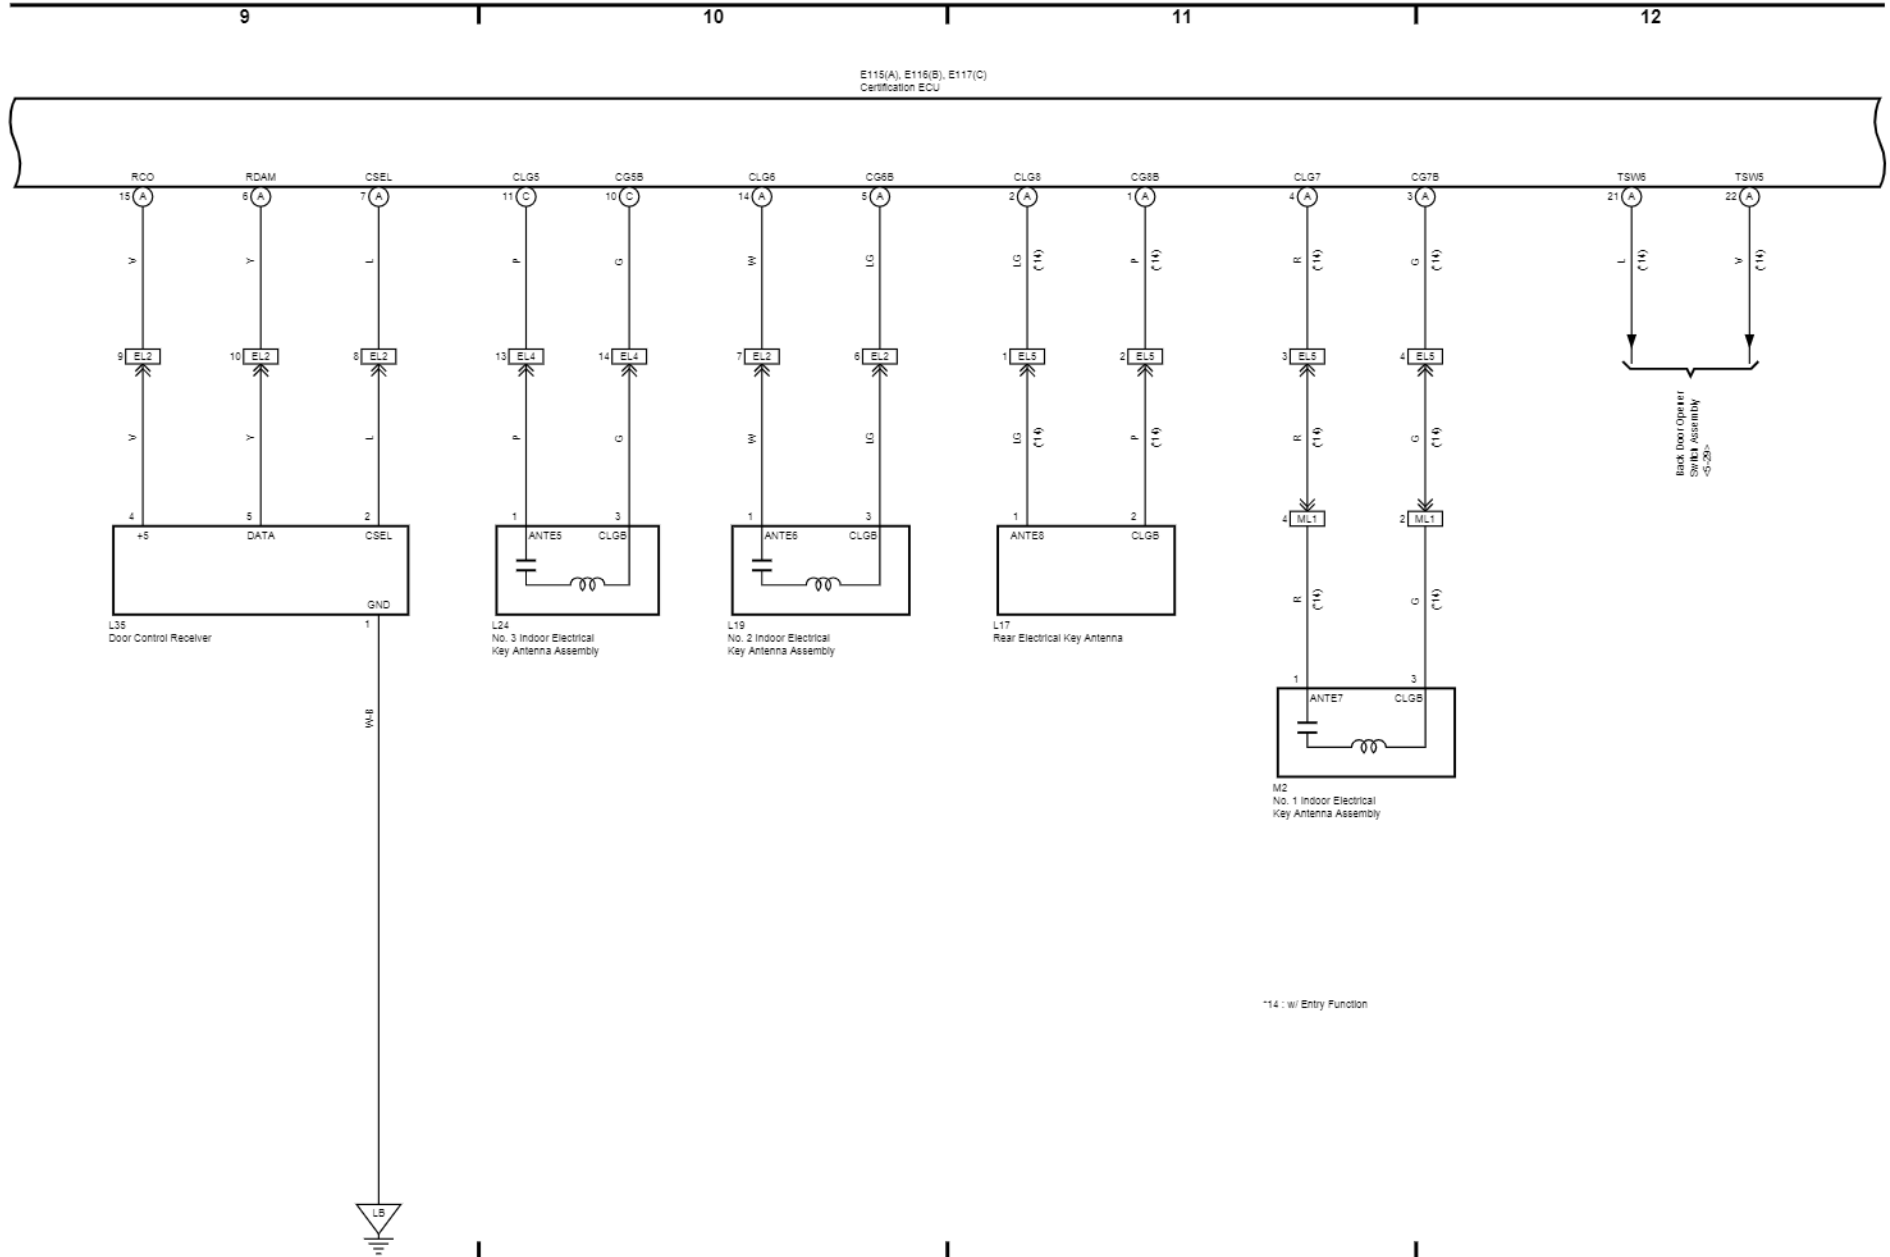

Entry & Start System (RHD Prior May 2015), Immobiliser System (RHD Prior May 2015), Starting (RHD Prior May 2015) and Wireless Door Lock Control (RHD Prior May 2015)