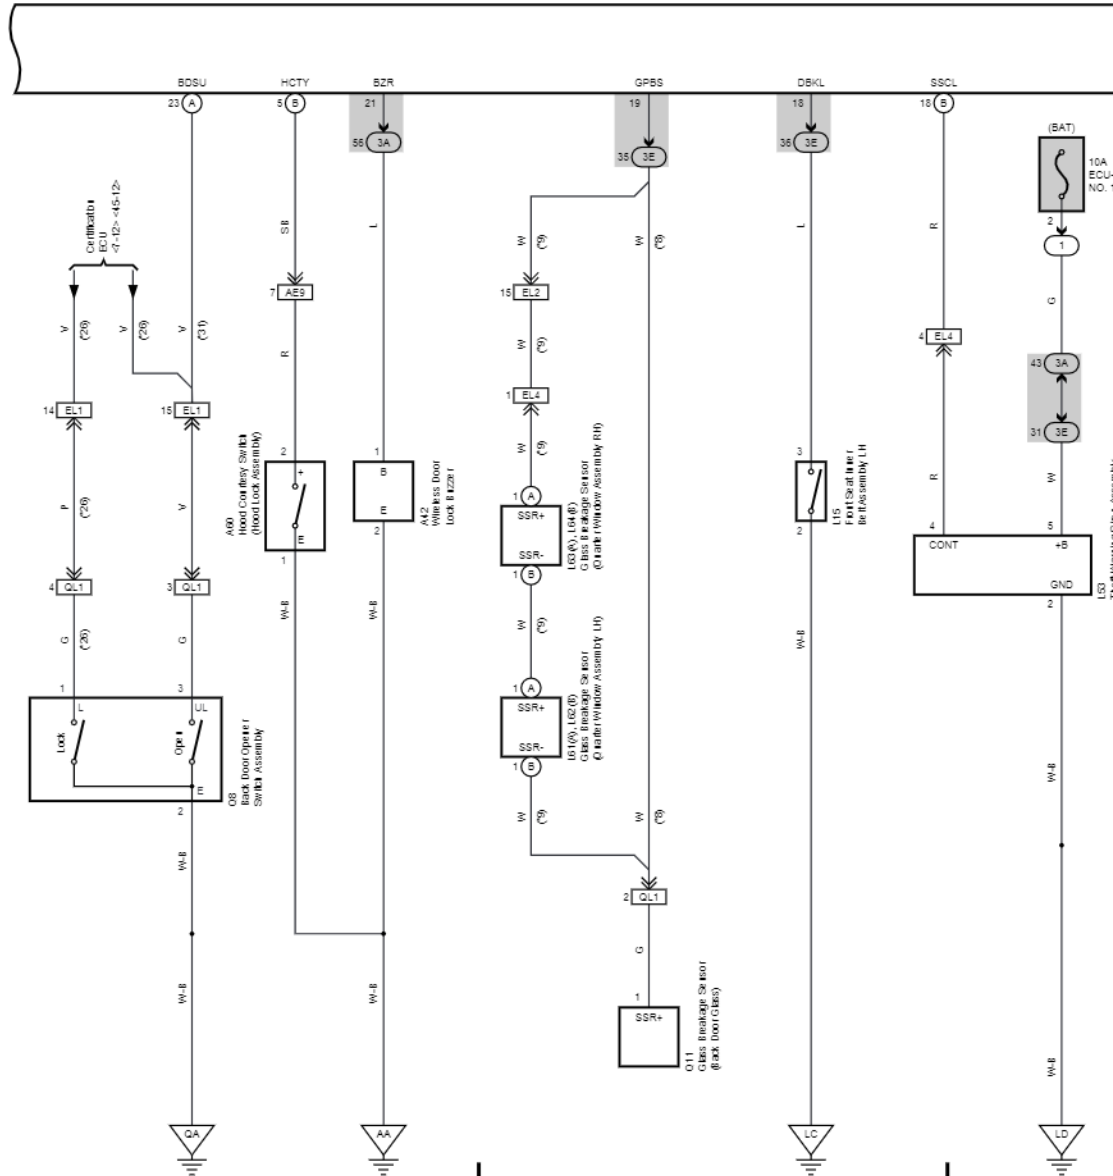

31

32

E22(A), E106(B)
Main Body ECU

*26 : w/ Entry Function
*31 : w/o Entry Function

Entry & Start System (LHD Prior May 2015), Immobiliser System (LHD Prior May 2015), Starting (LHD Prior May 2015) and Wireless Door Lock Control (LHD Prior May 2015)