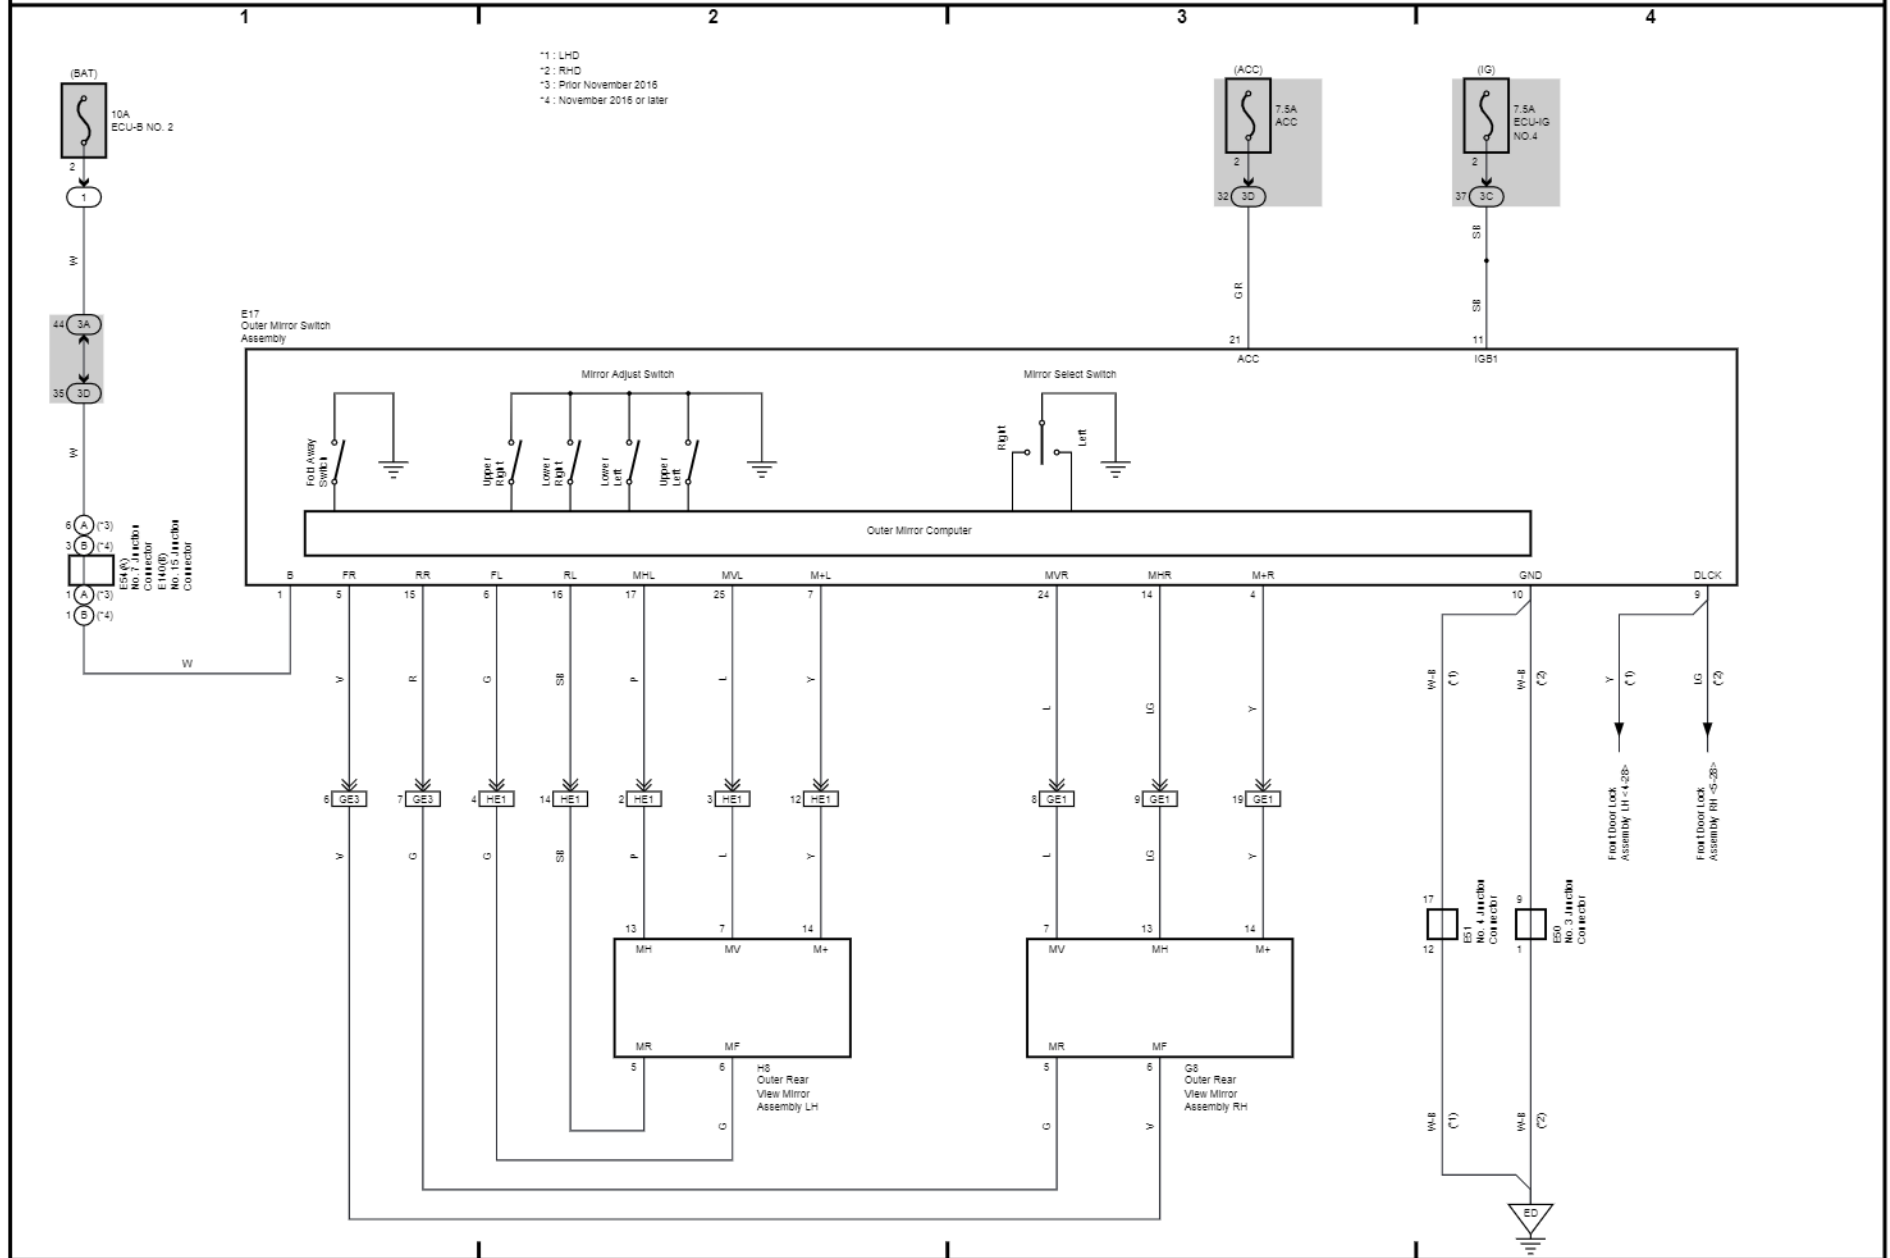

30 AURIS Hybrid Vehicle

Rear Wiper and Washer

Power Outlet

Remote Control Mirror (w/ Automatic Retractable Mirror)

Remote Control Mirror (w/o Automatic Retractable Mirror)

1 | 2 | 3 | 4

- *1: w/ Retractable Mirror
- *2: LHD
- *3: RHD
- *4: Prior May 2014
- *5: May 2014 or later