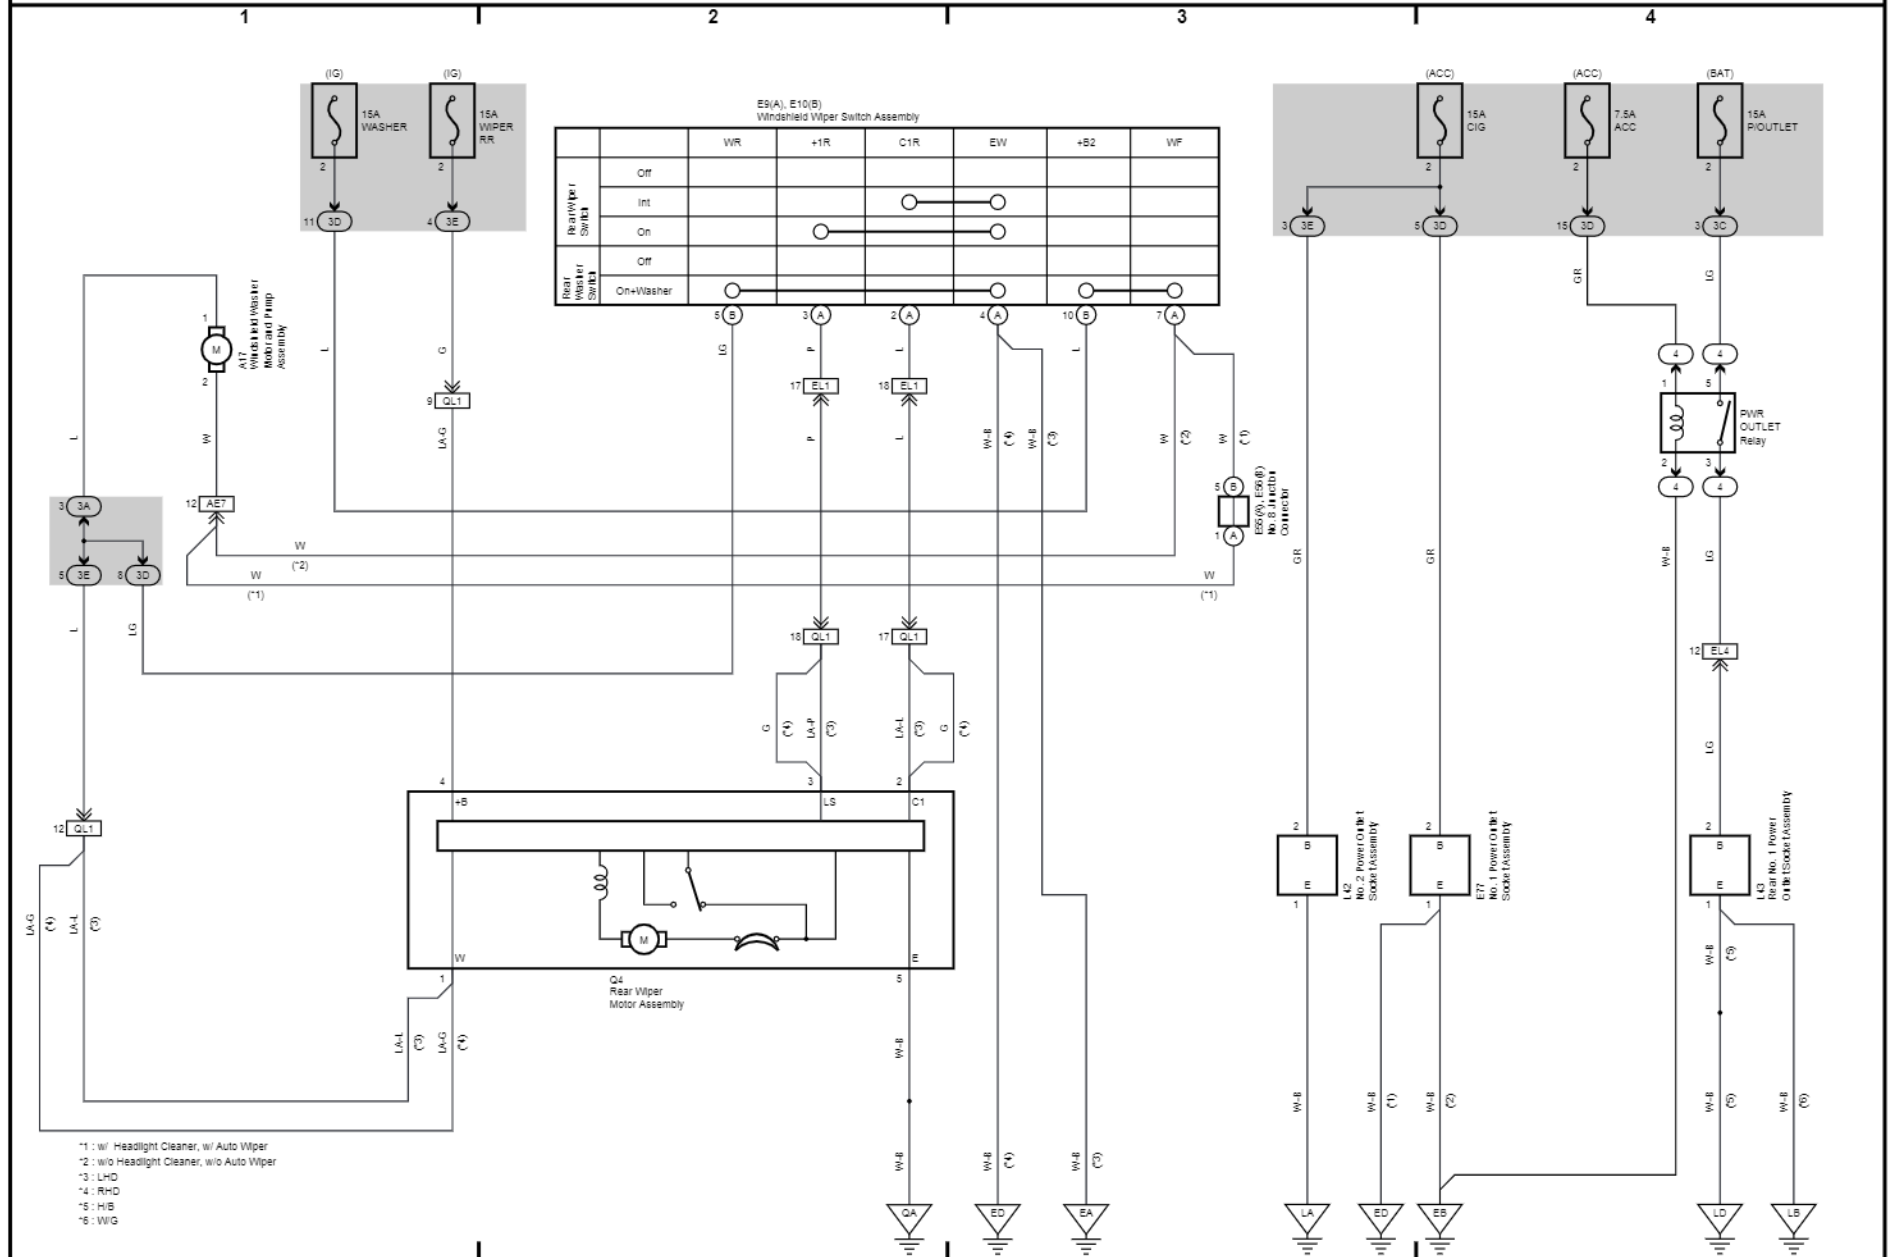

30 AURIS Hybrid Vehicle

Rear Wiper and Washer

Power Outlet

Remote Control Mirror (w/ Automatic Retractable Mirror)

Remote Control Mirror (w/o Automatic Retractable Mirror)

1 | 2 | 3 | 4

- *1: w/ Retractable Mirror
- *2: LHD
- *3: RHD
- *4: Prior May 2014
- *5: May 2014 or later