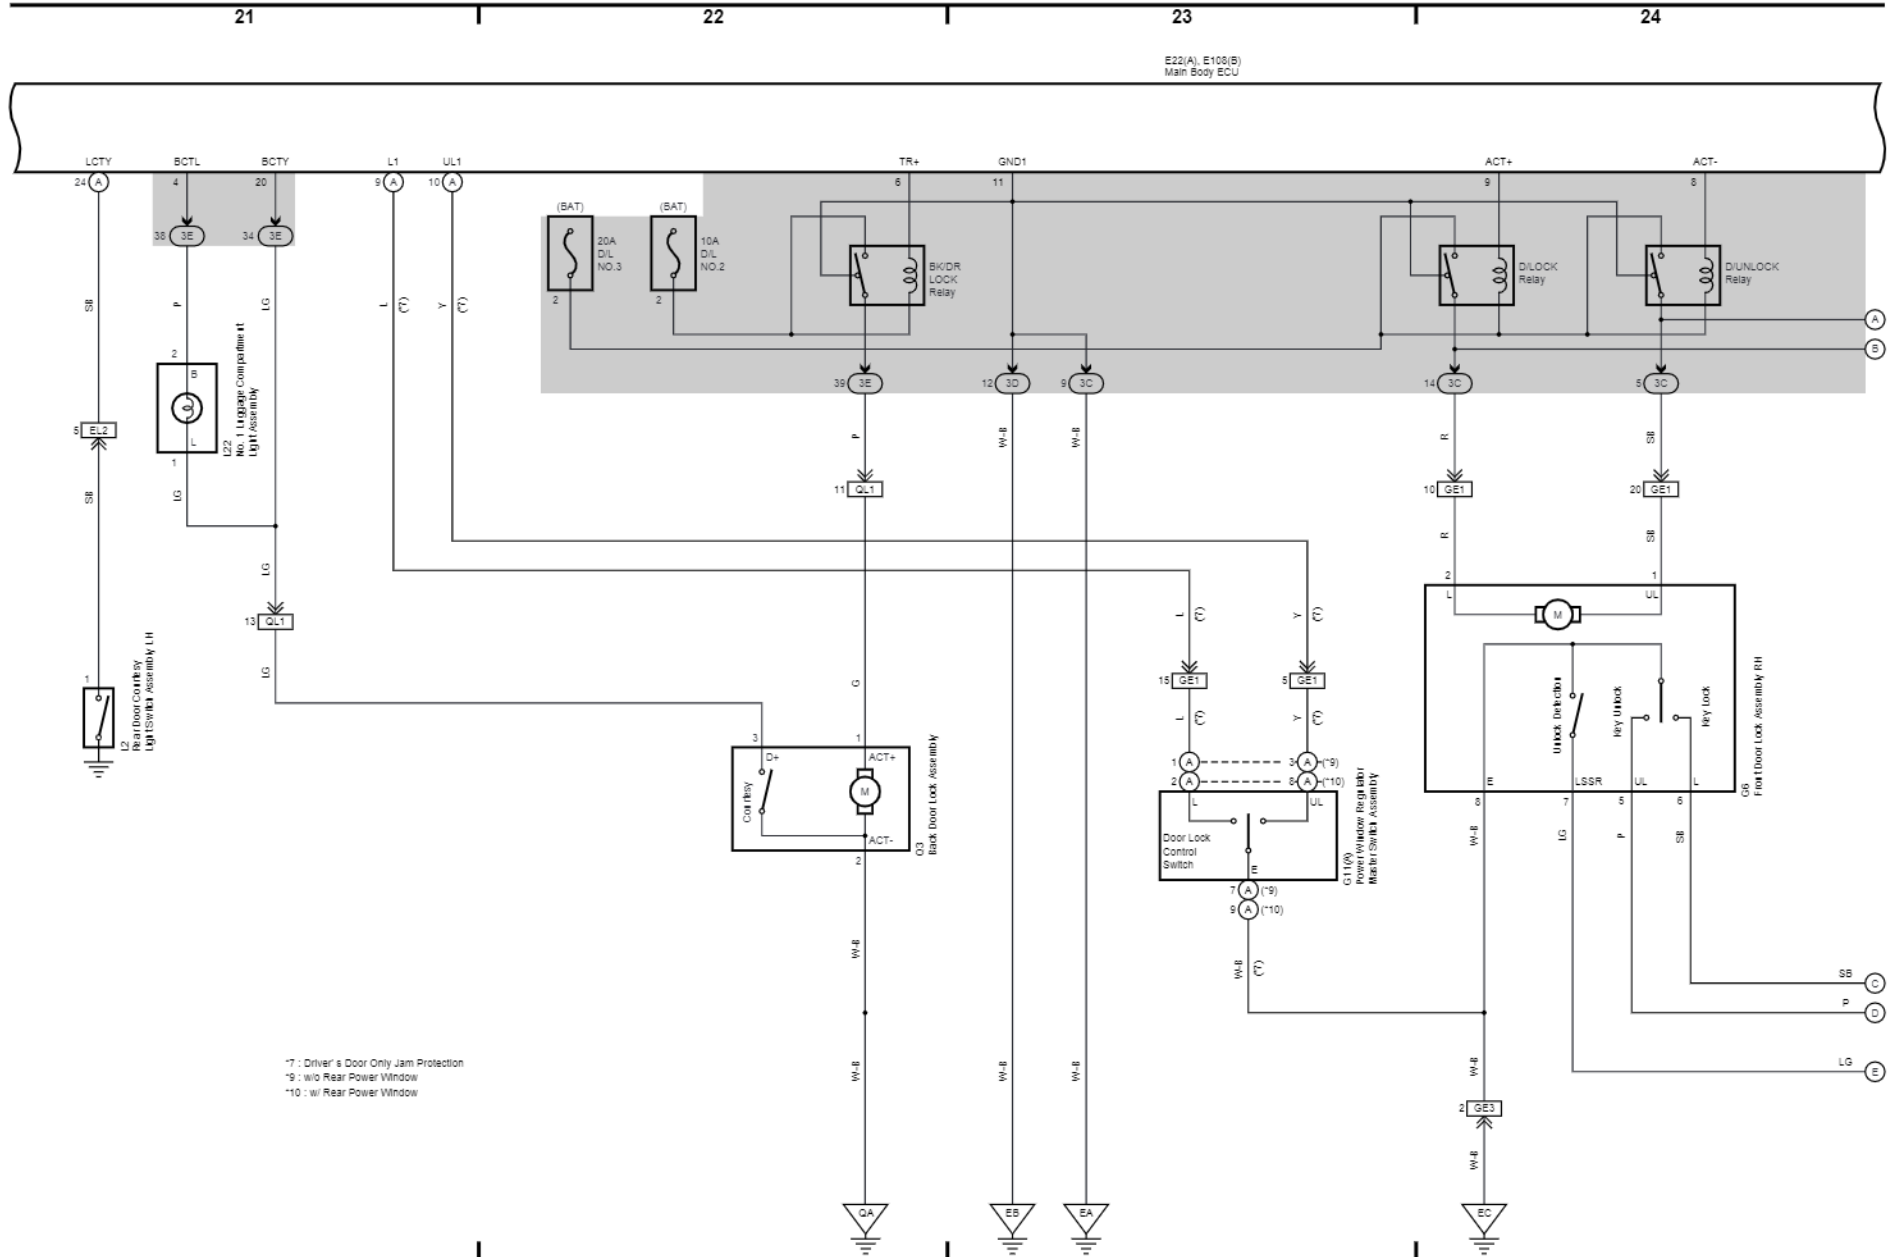

Door Lock Control (RHD)