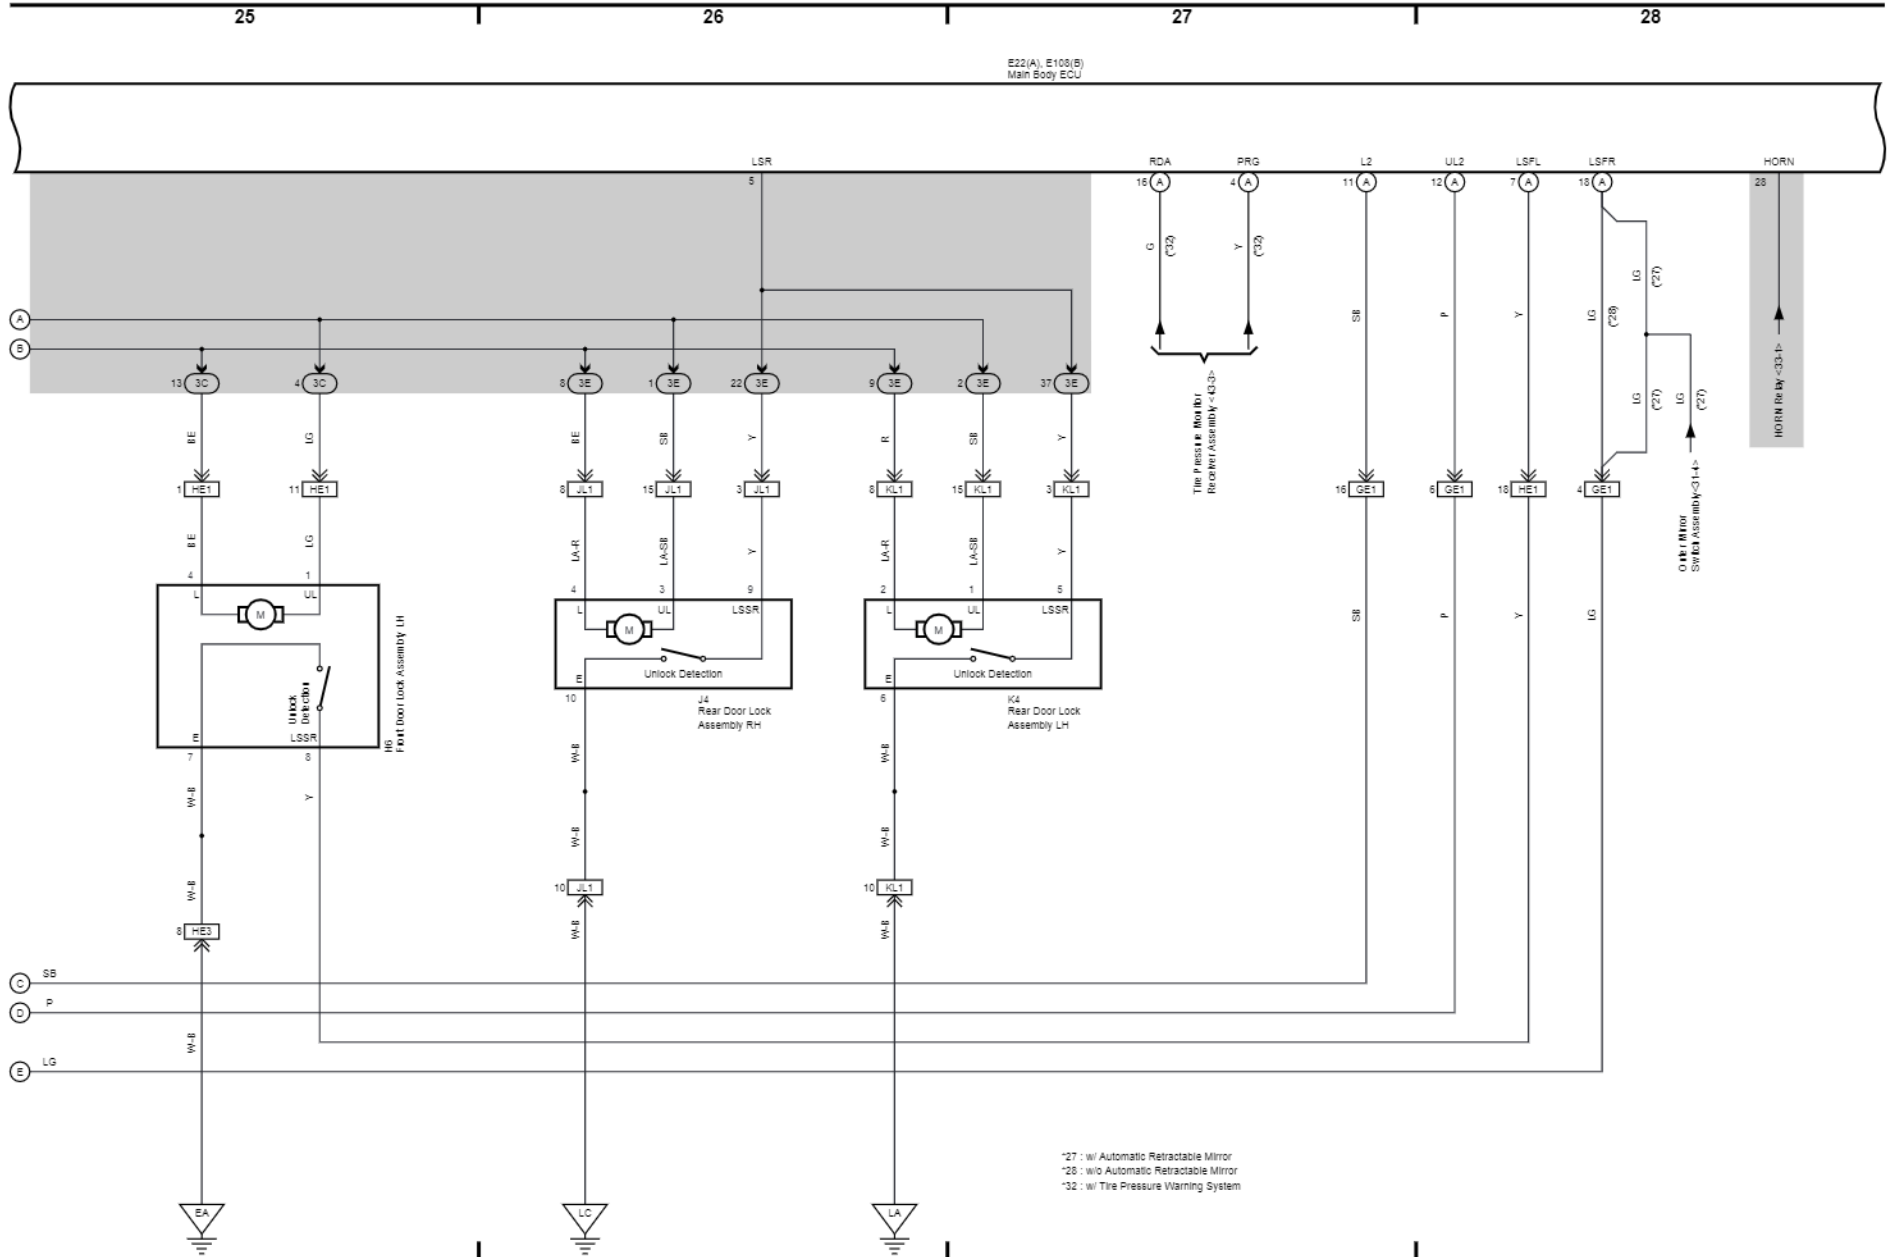

Door Lock Control (RHD)