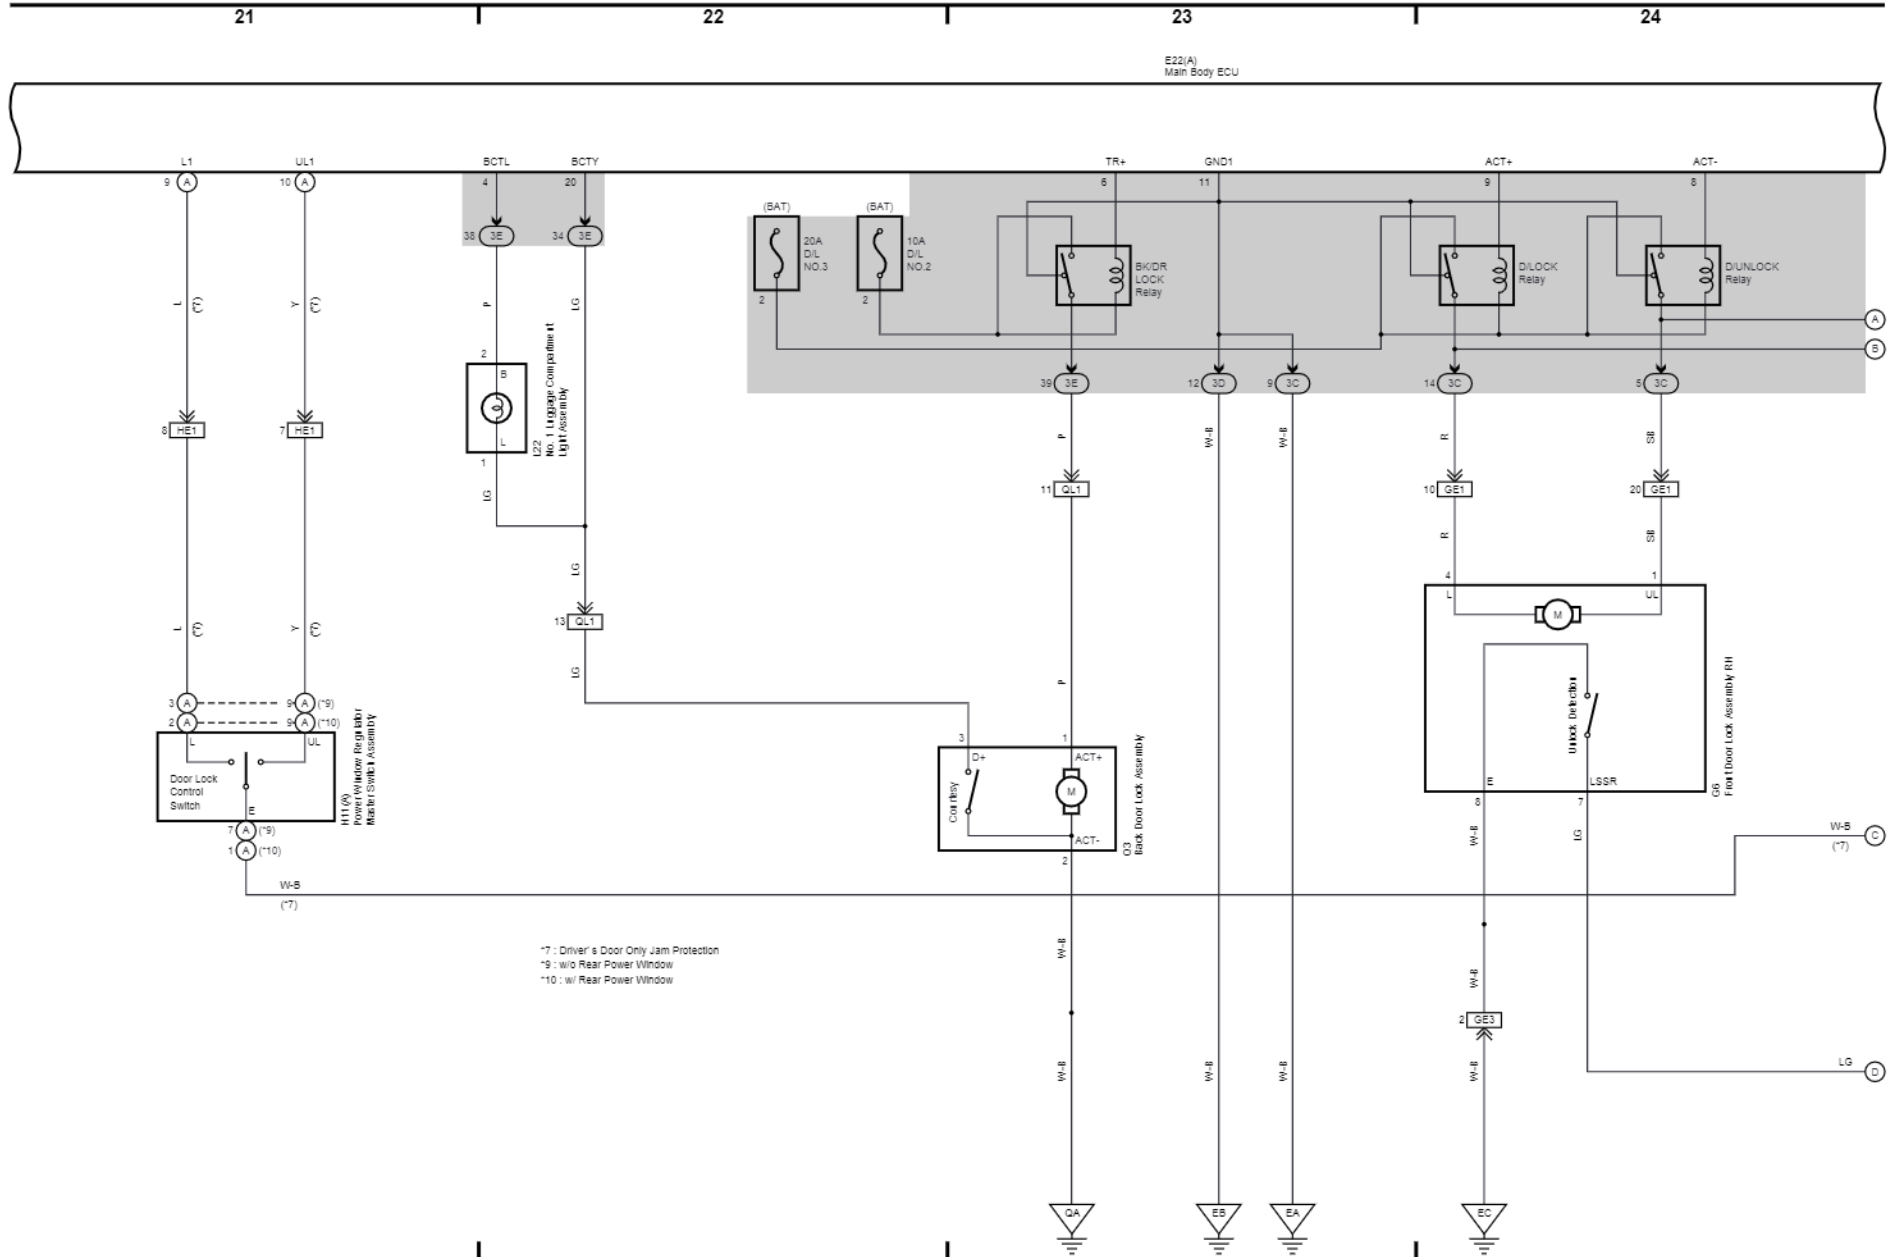

Door Lock Control (LHD)