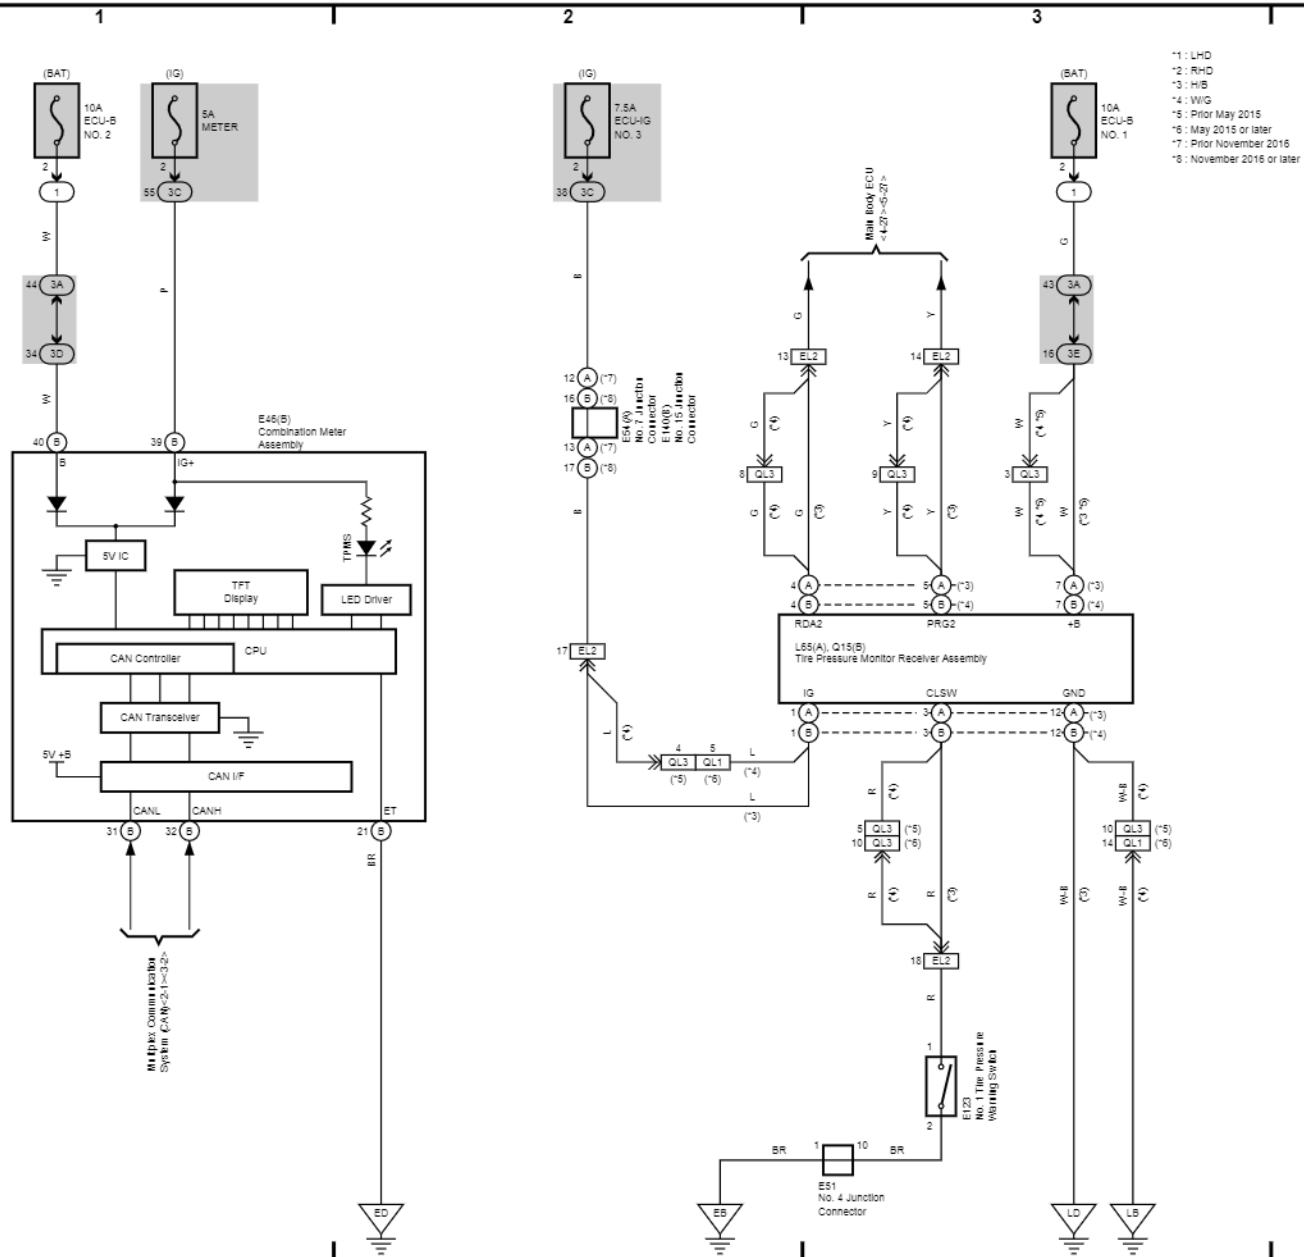

Tire Pressure Warning System