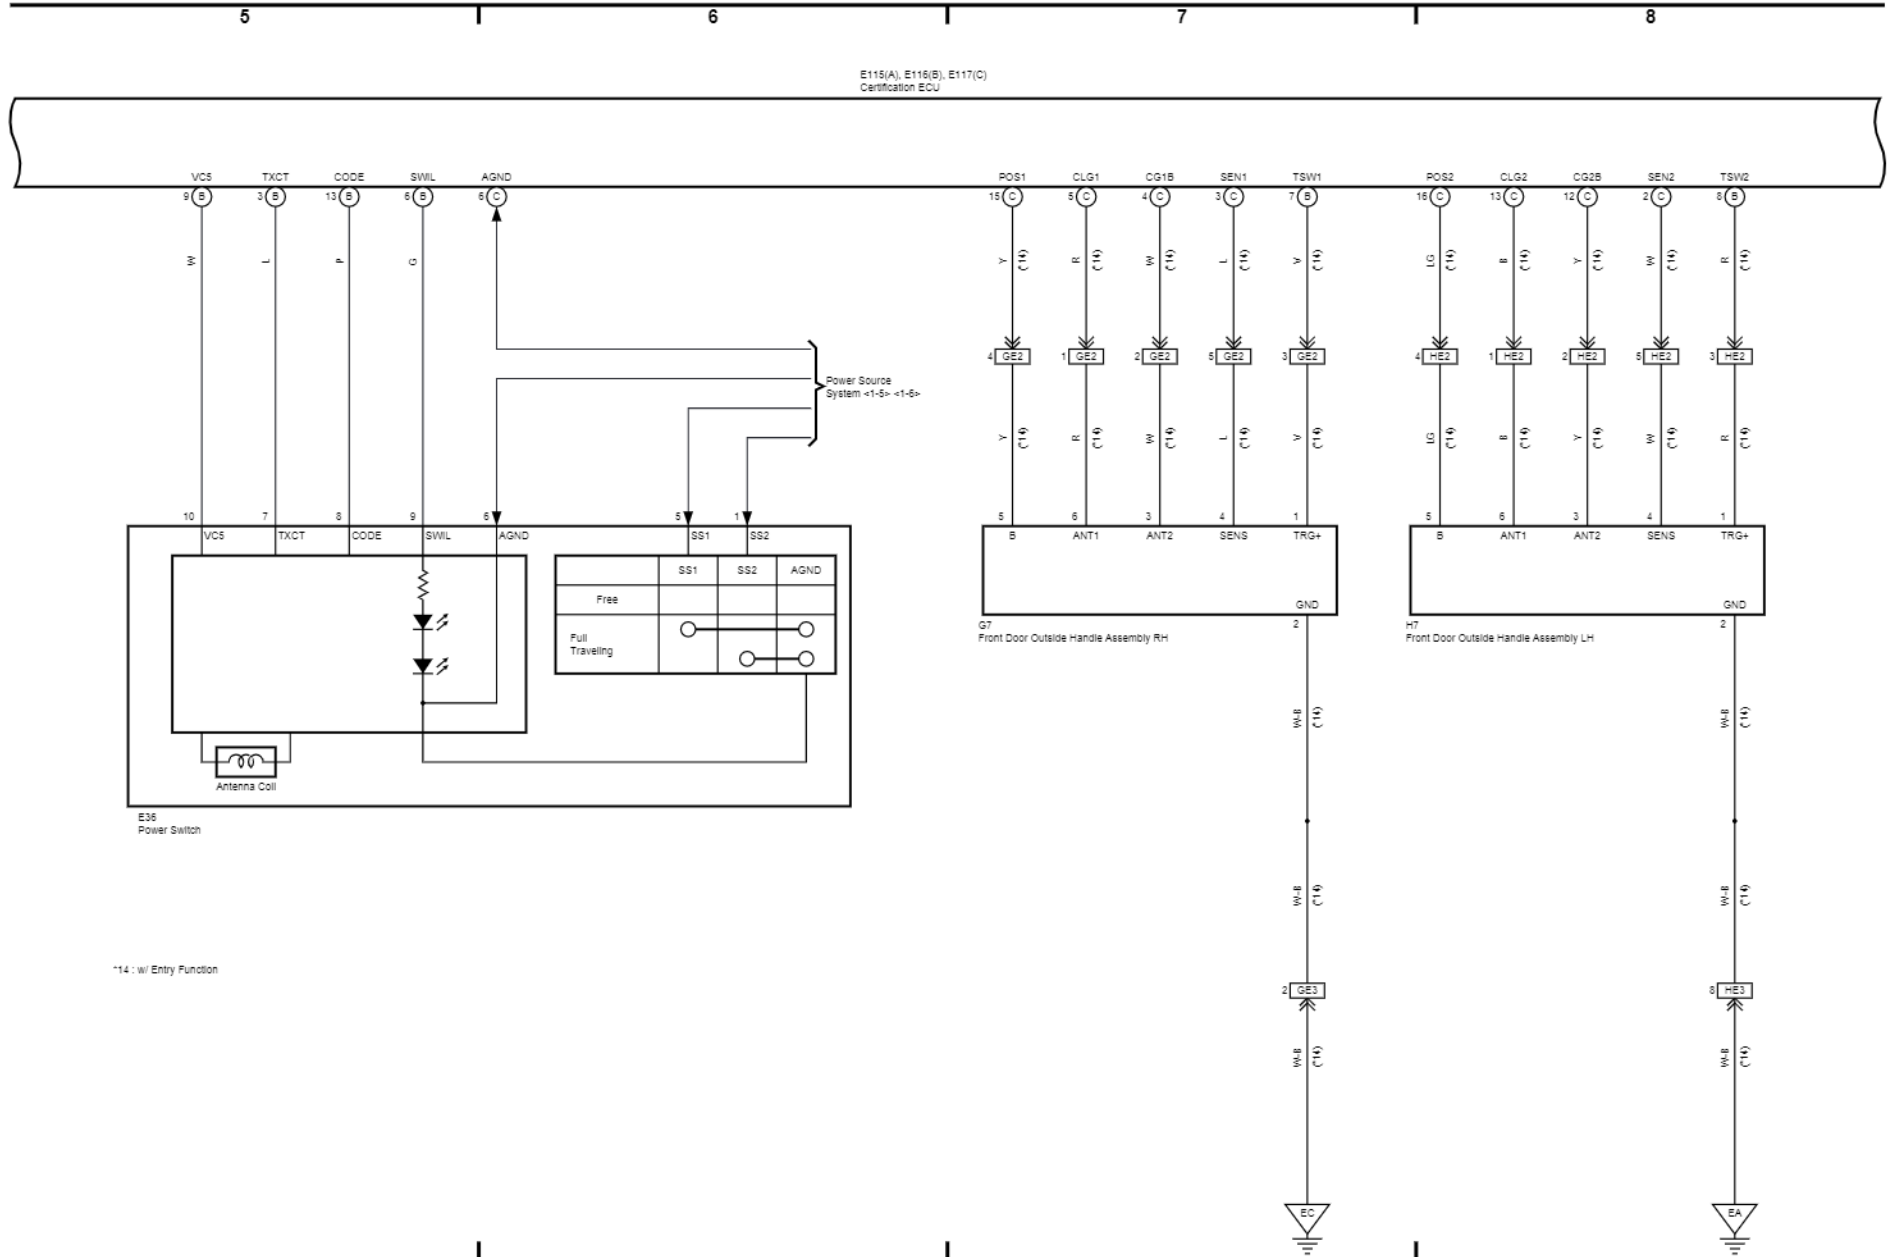

Entry & Start System (RHD Prior May 2015), Immobiliser System (RHD Prior May 2015), Starting (RHD Prior May 2015) and Wireless Door Lock Control (RHD Prior May 2015)