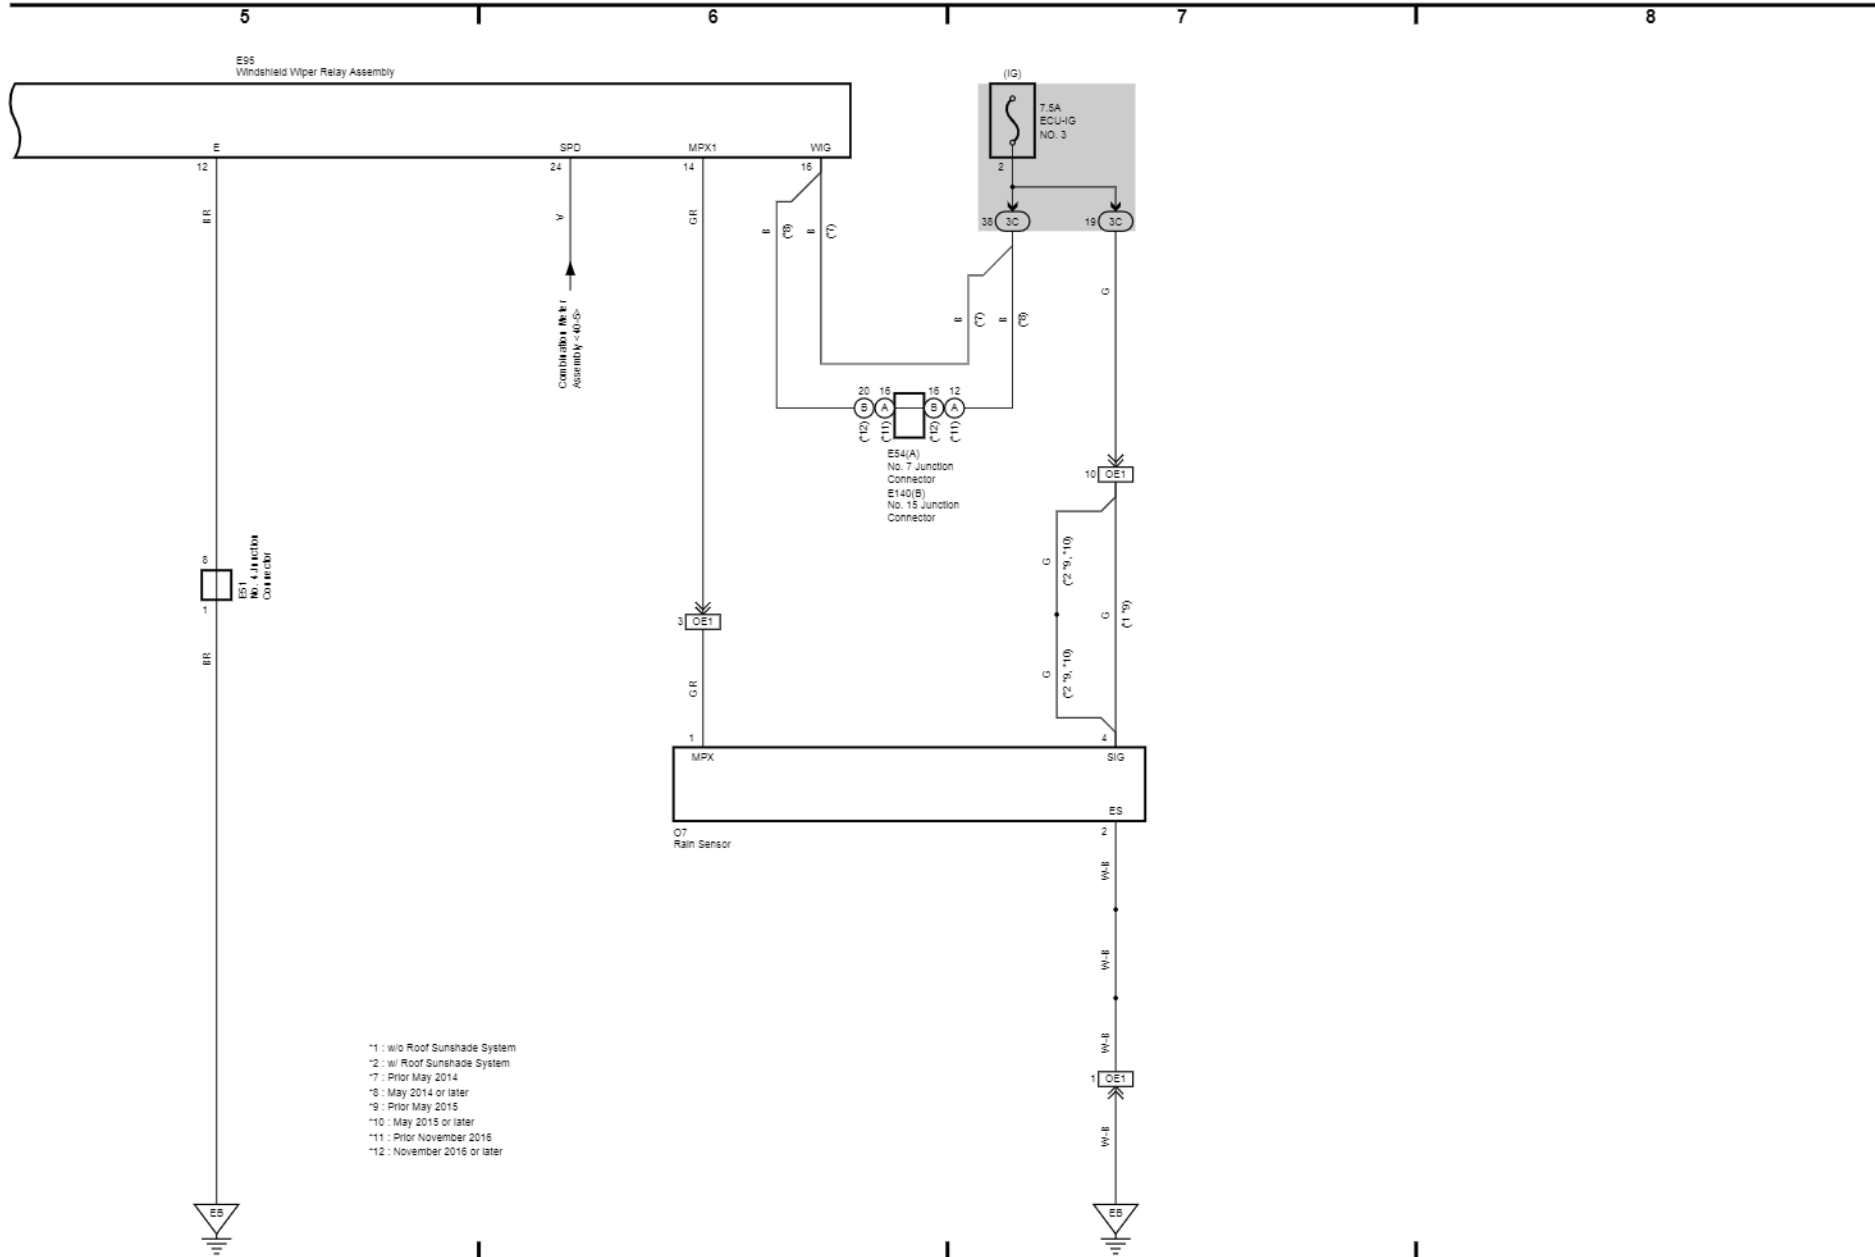

Front Wiper and Washer (w/ Auto Wiper System)