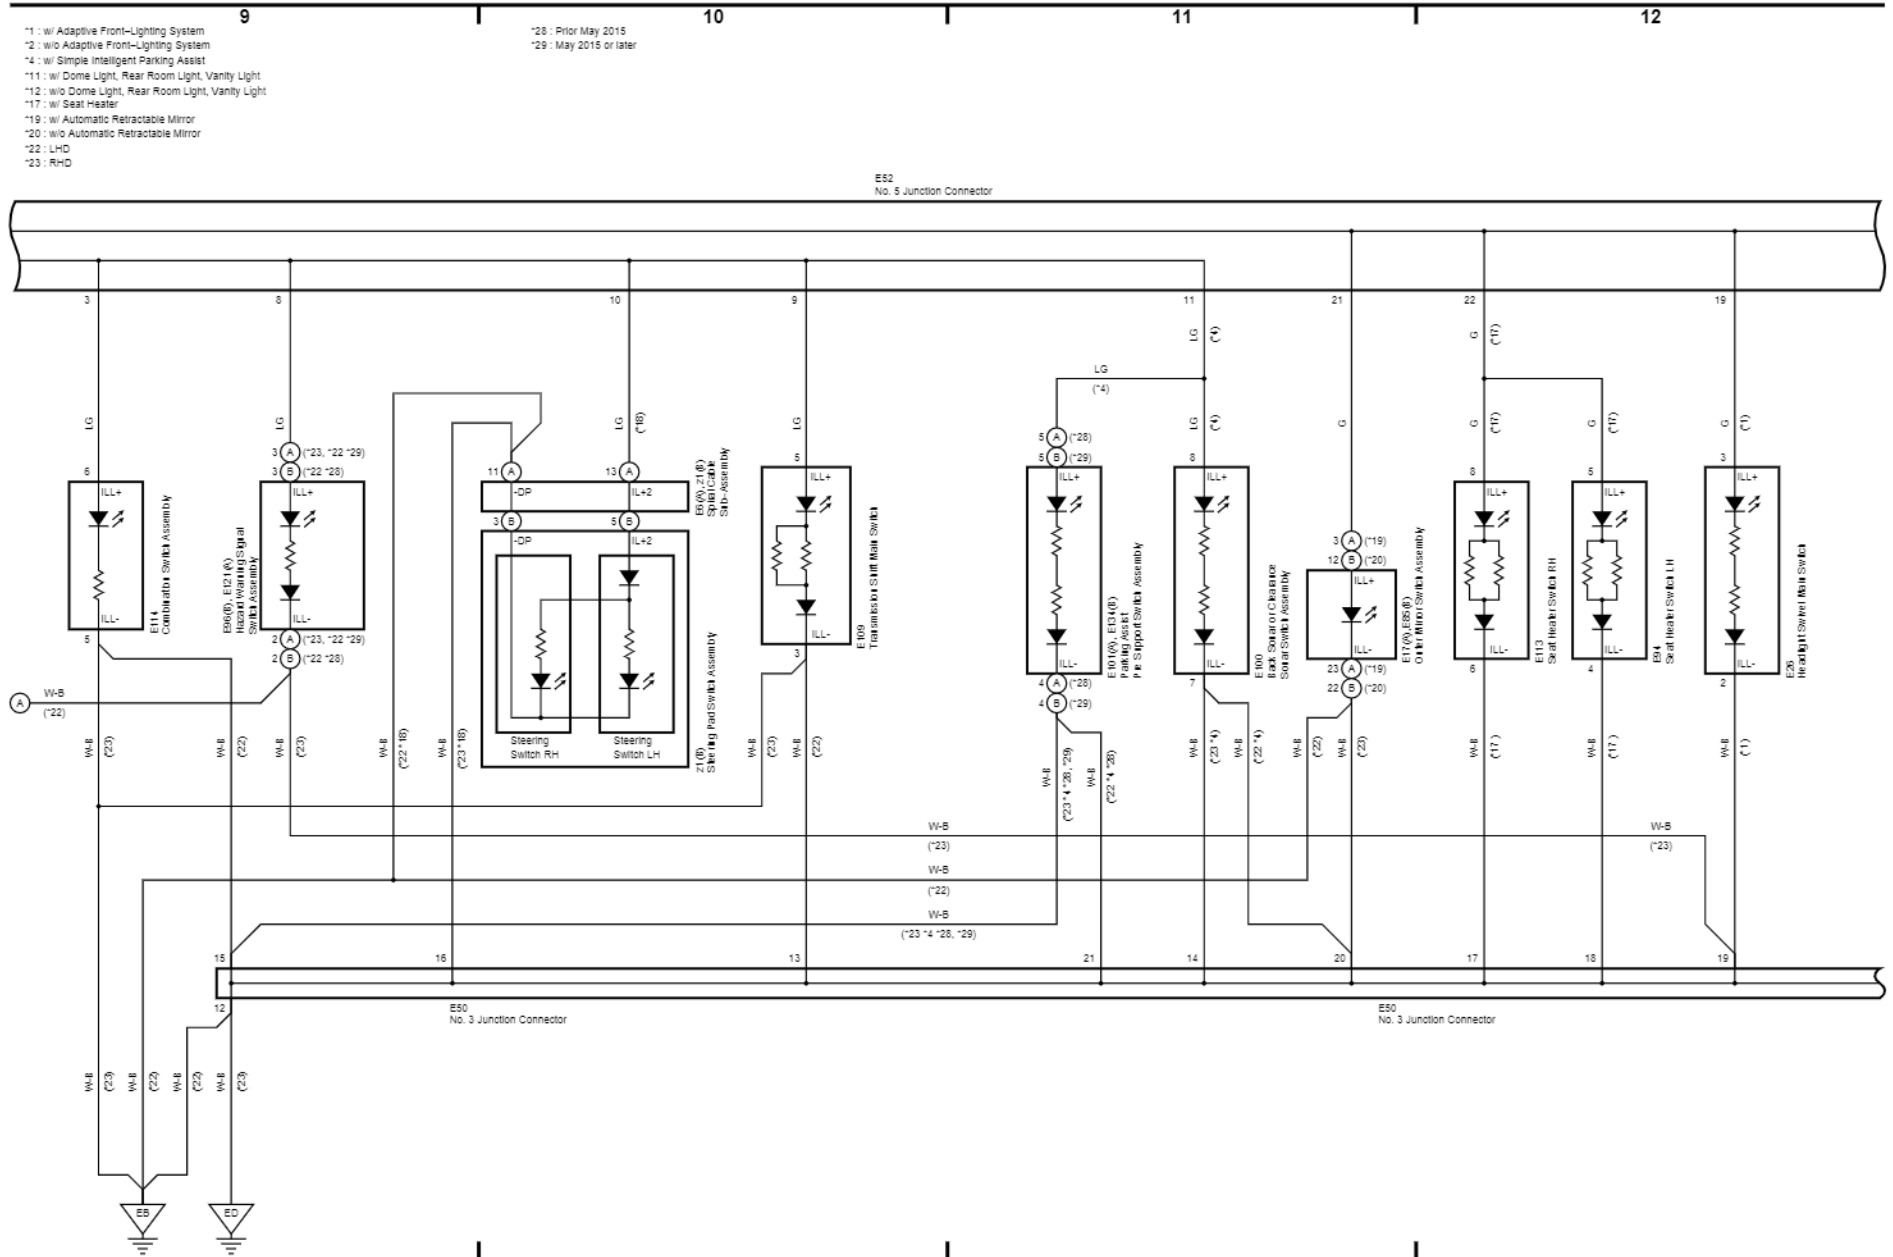

Illumination and Taillight