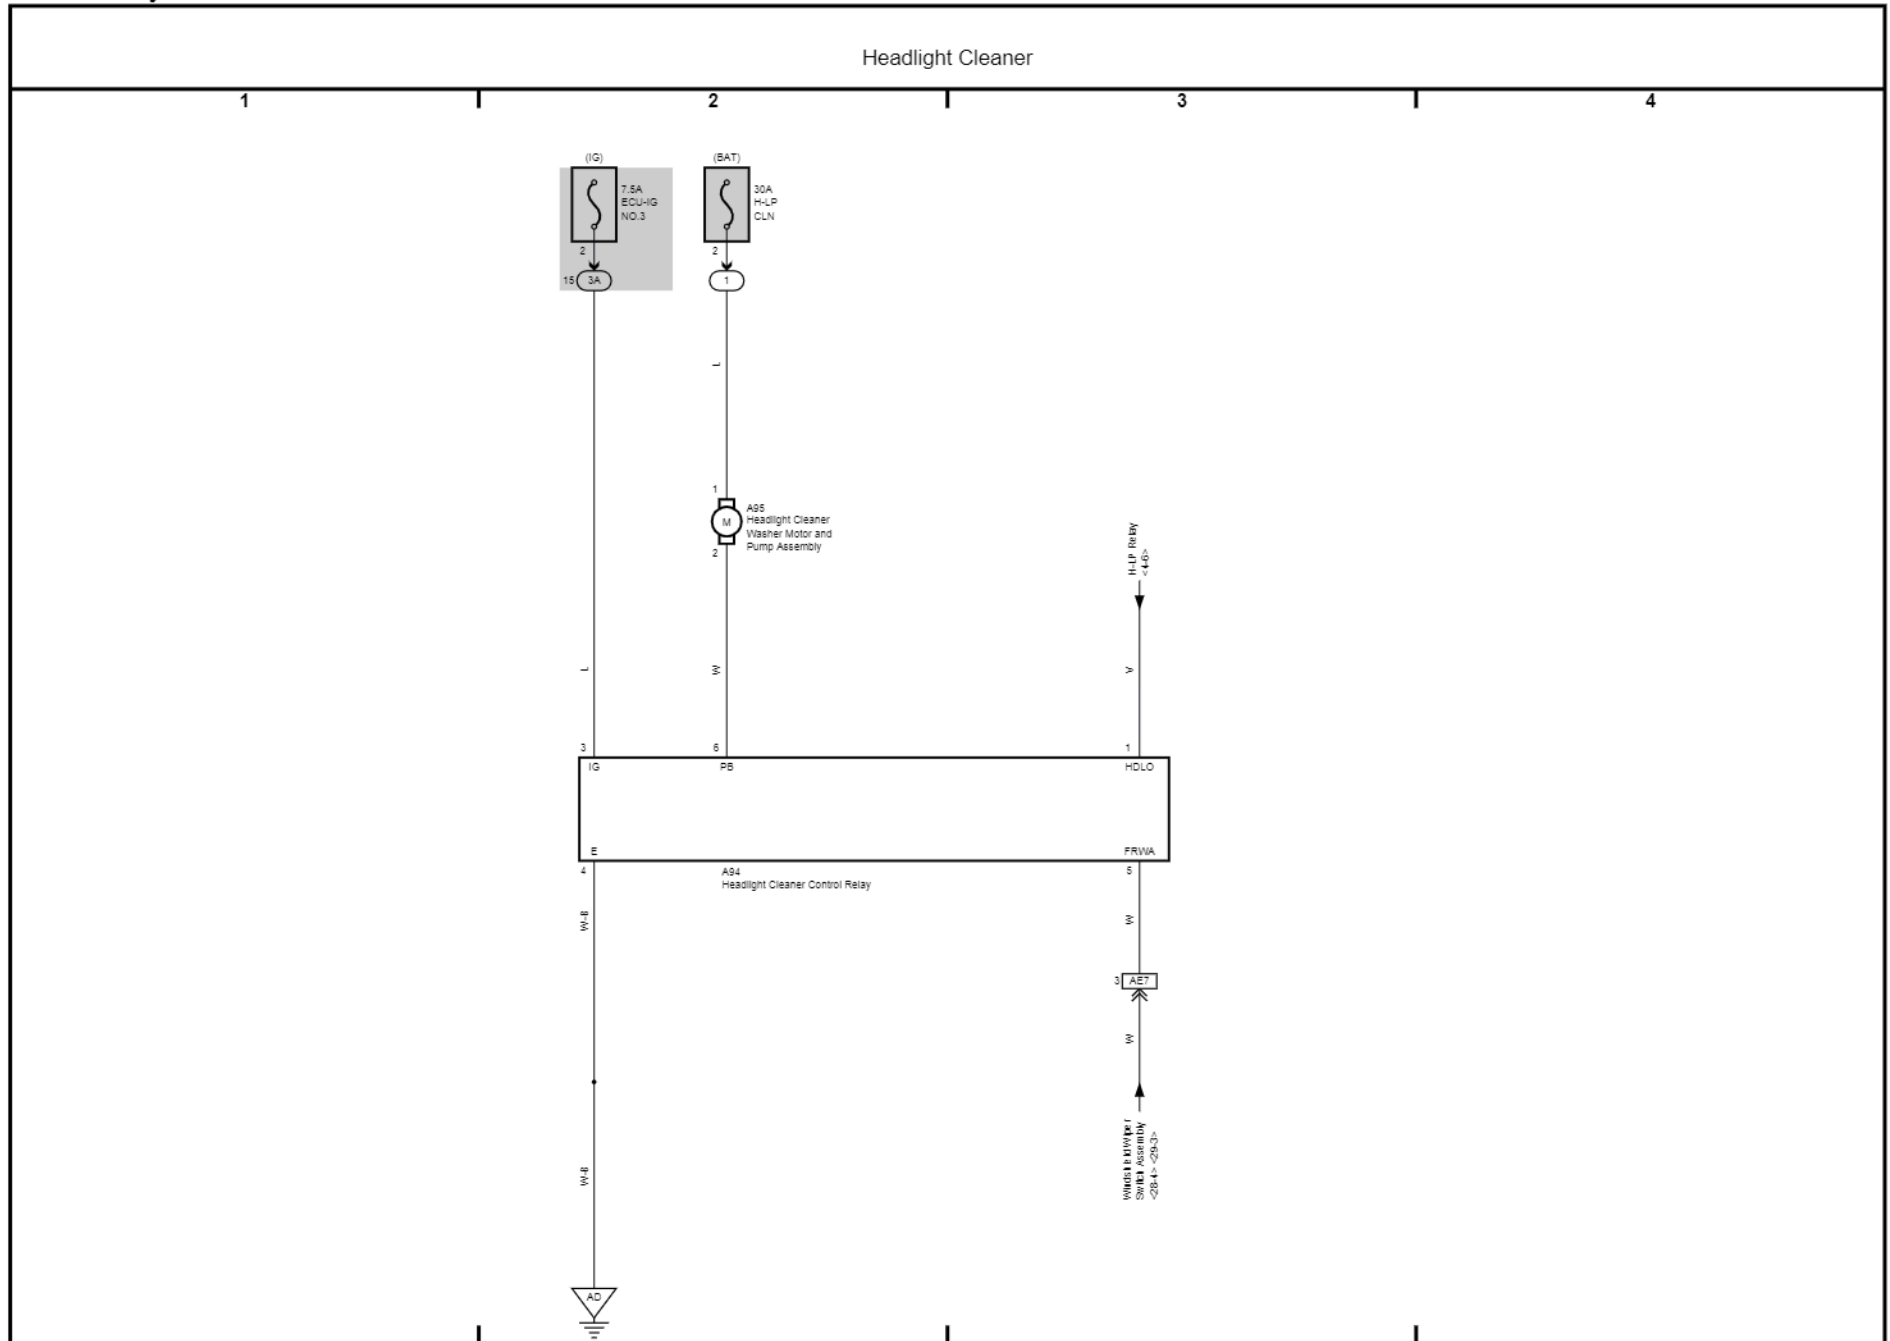

33 AURIS Hybrid Vehicle

Horn

Automatic Glare-Resistant EC Mirror

*1 : w/ Automatic High Beam System

Rear Window Defogger and Mirror Heater

Headlight Cleaner

Seat Heater

Clock