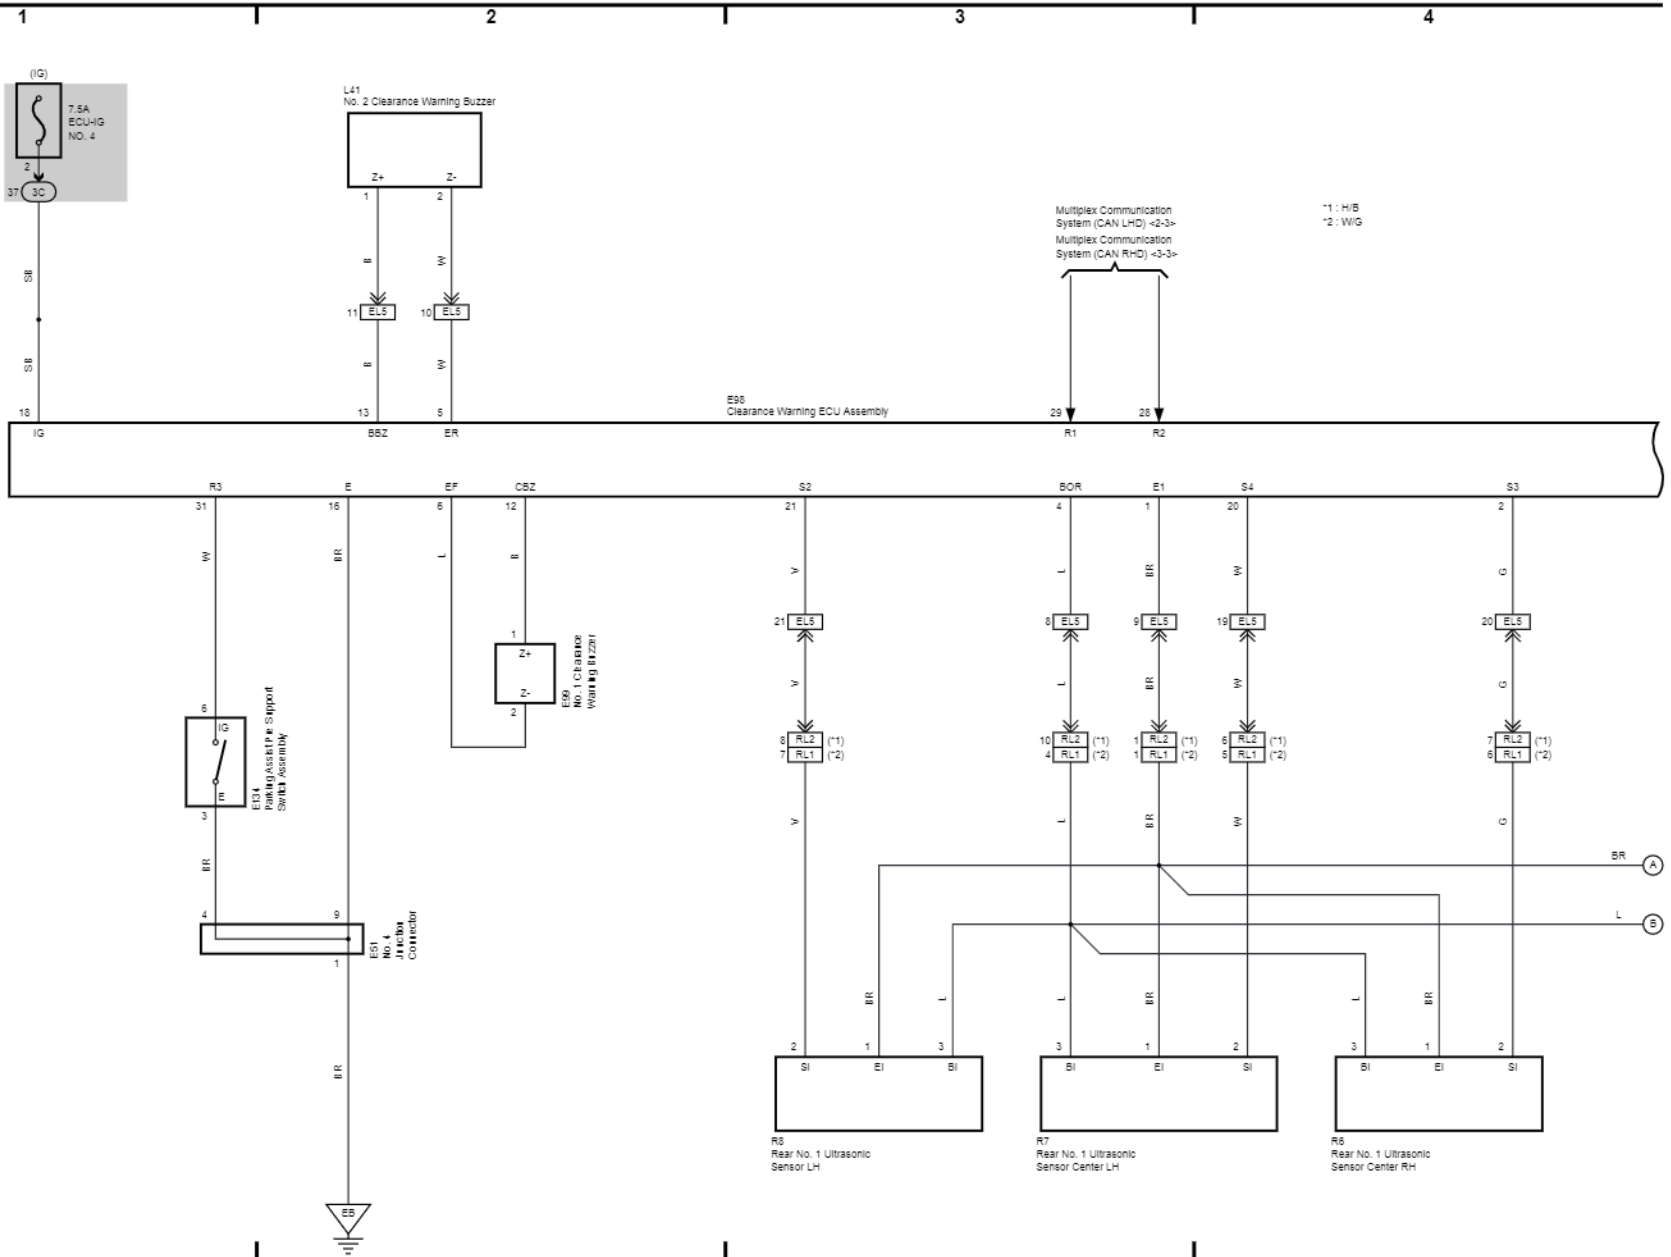

Simple Intelligent Parking Assist (May 2015 or later)