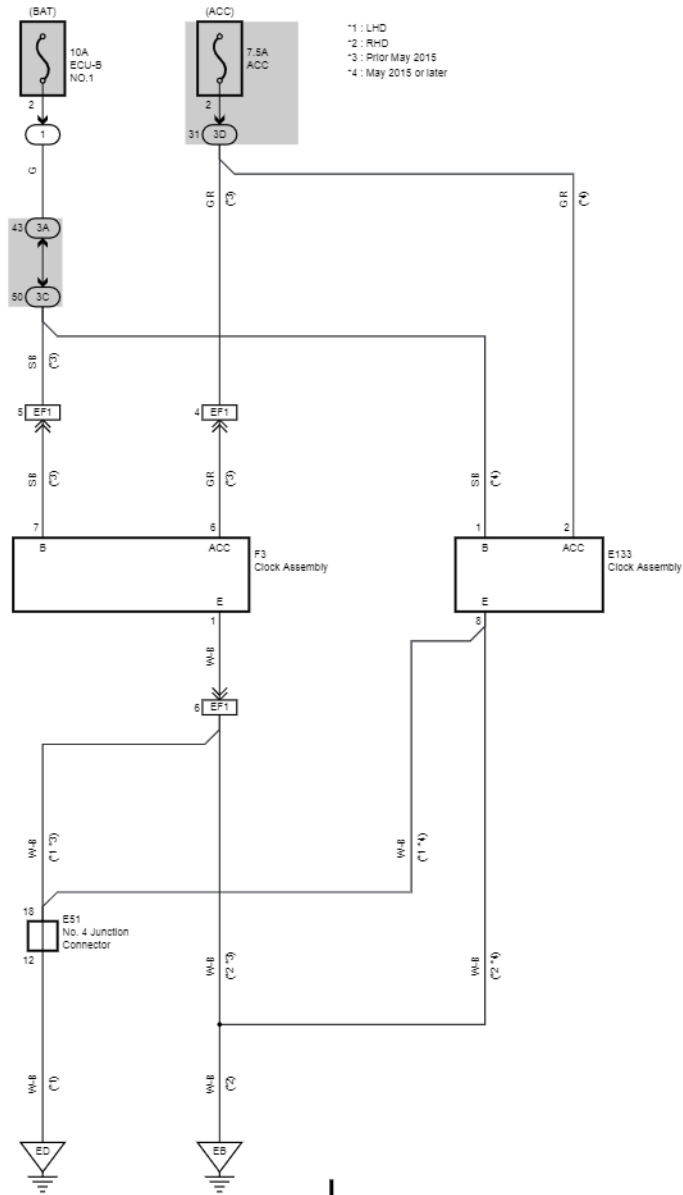

Clock

1 | 2 | 3 | 4