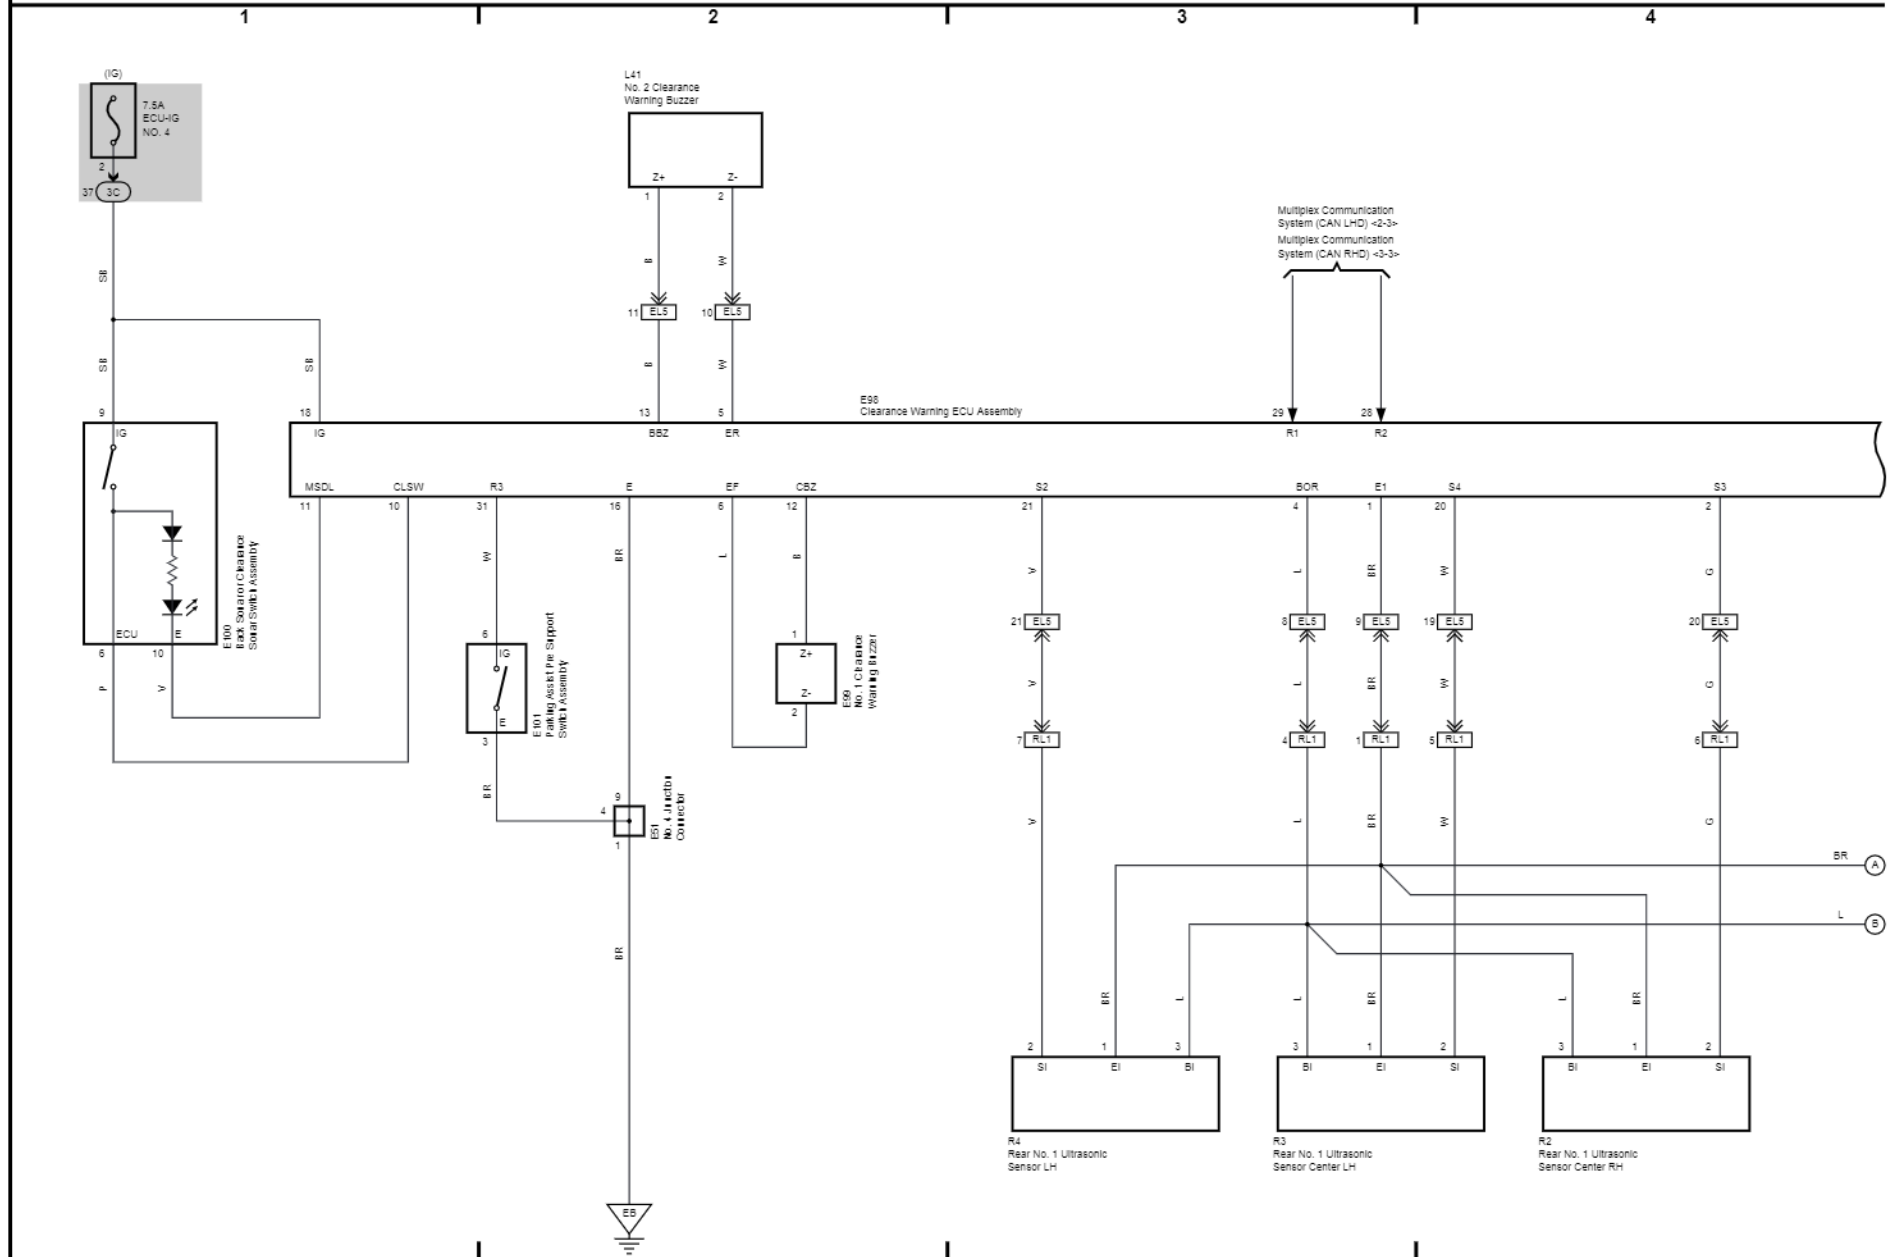

Simple Intelligent Parking Assist (Prior May 2015)