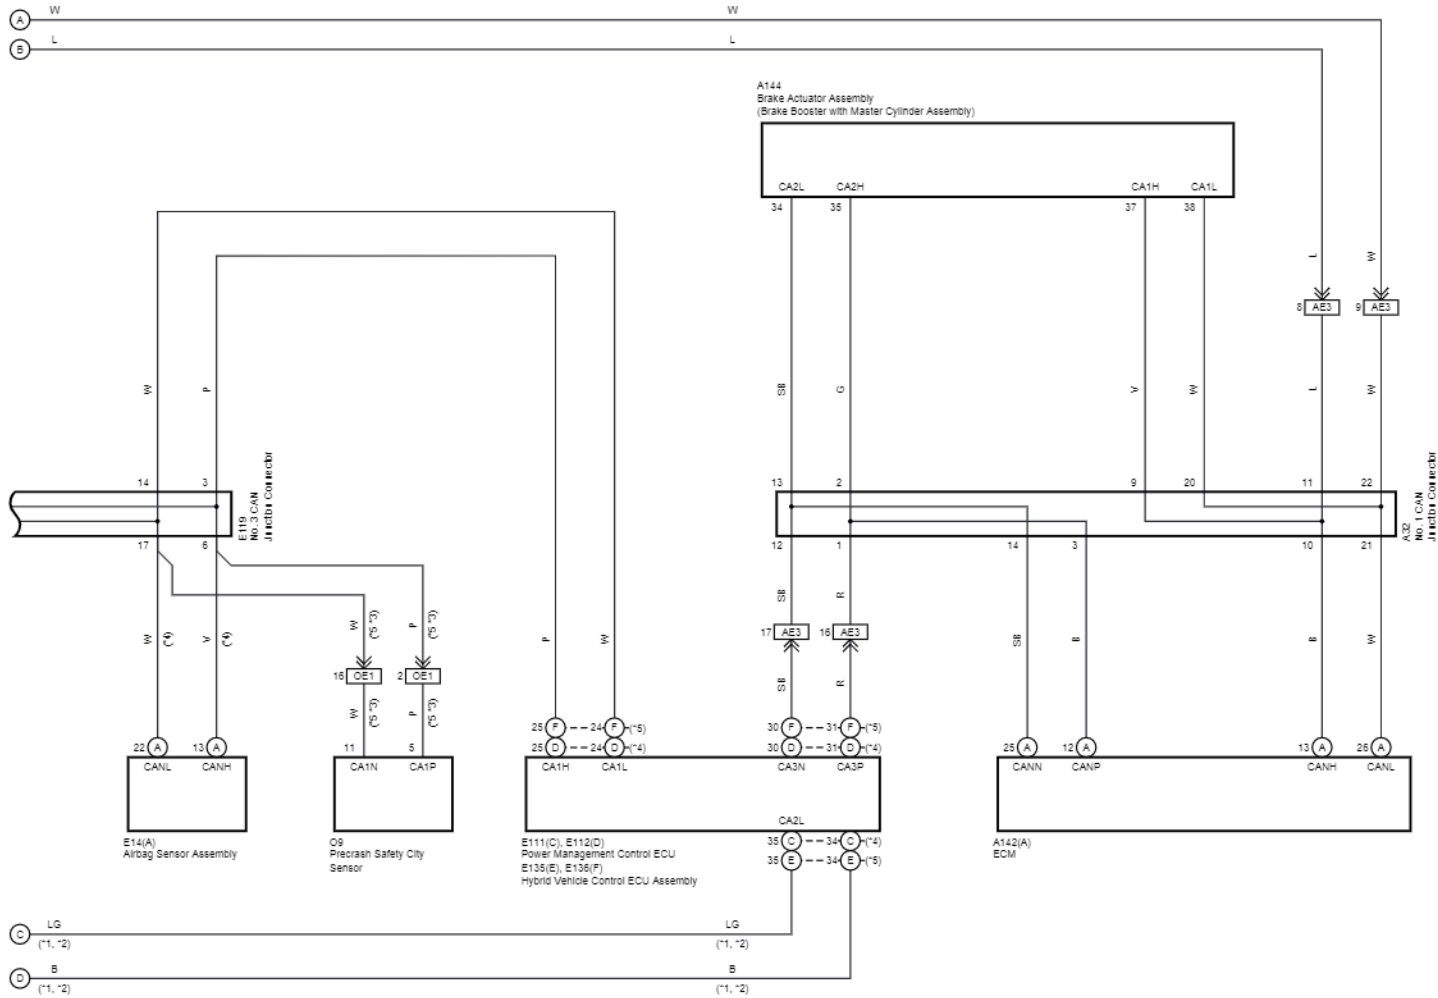

3 AURIS Hybrid Vehicle (Cont' d)

Multiplex Communication System (CAN RHD)

5

6

7

8