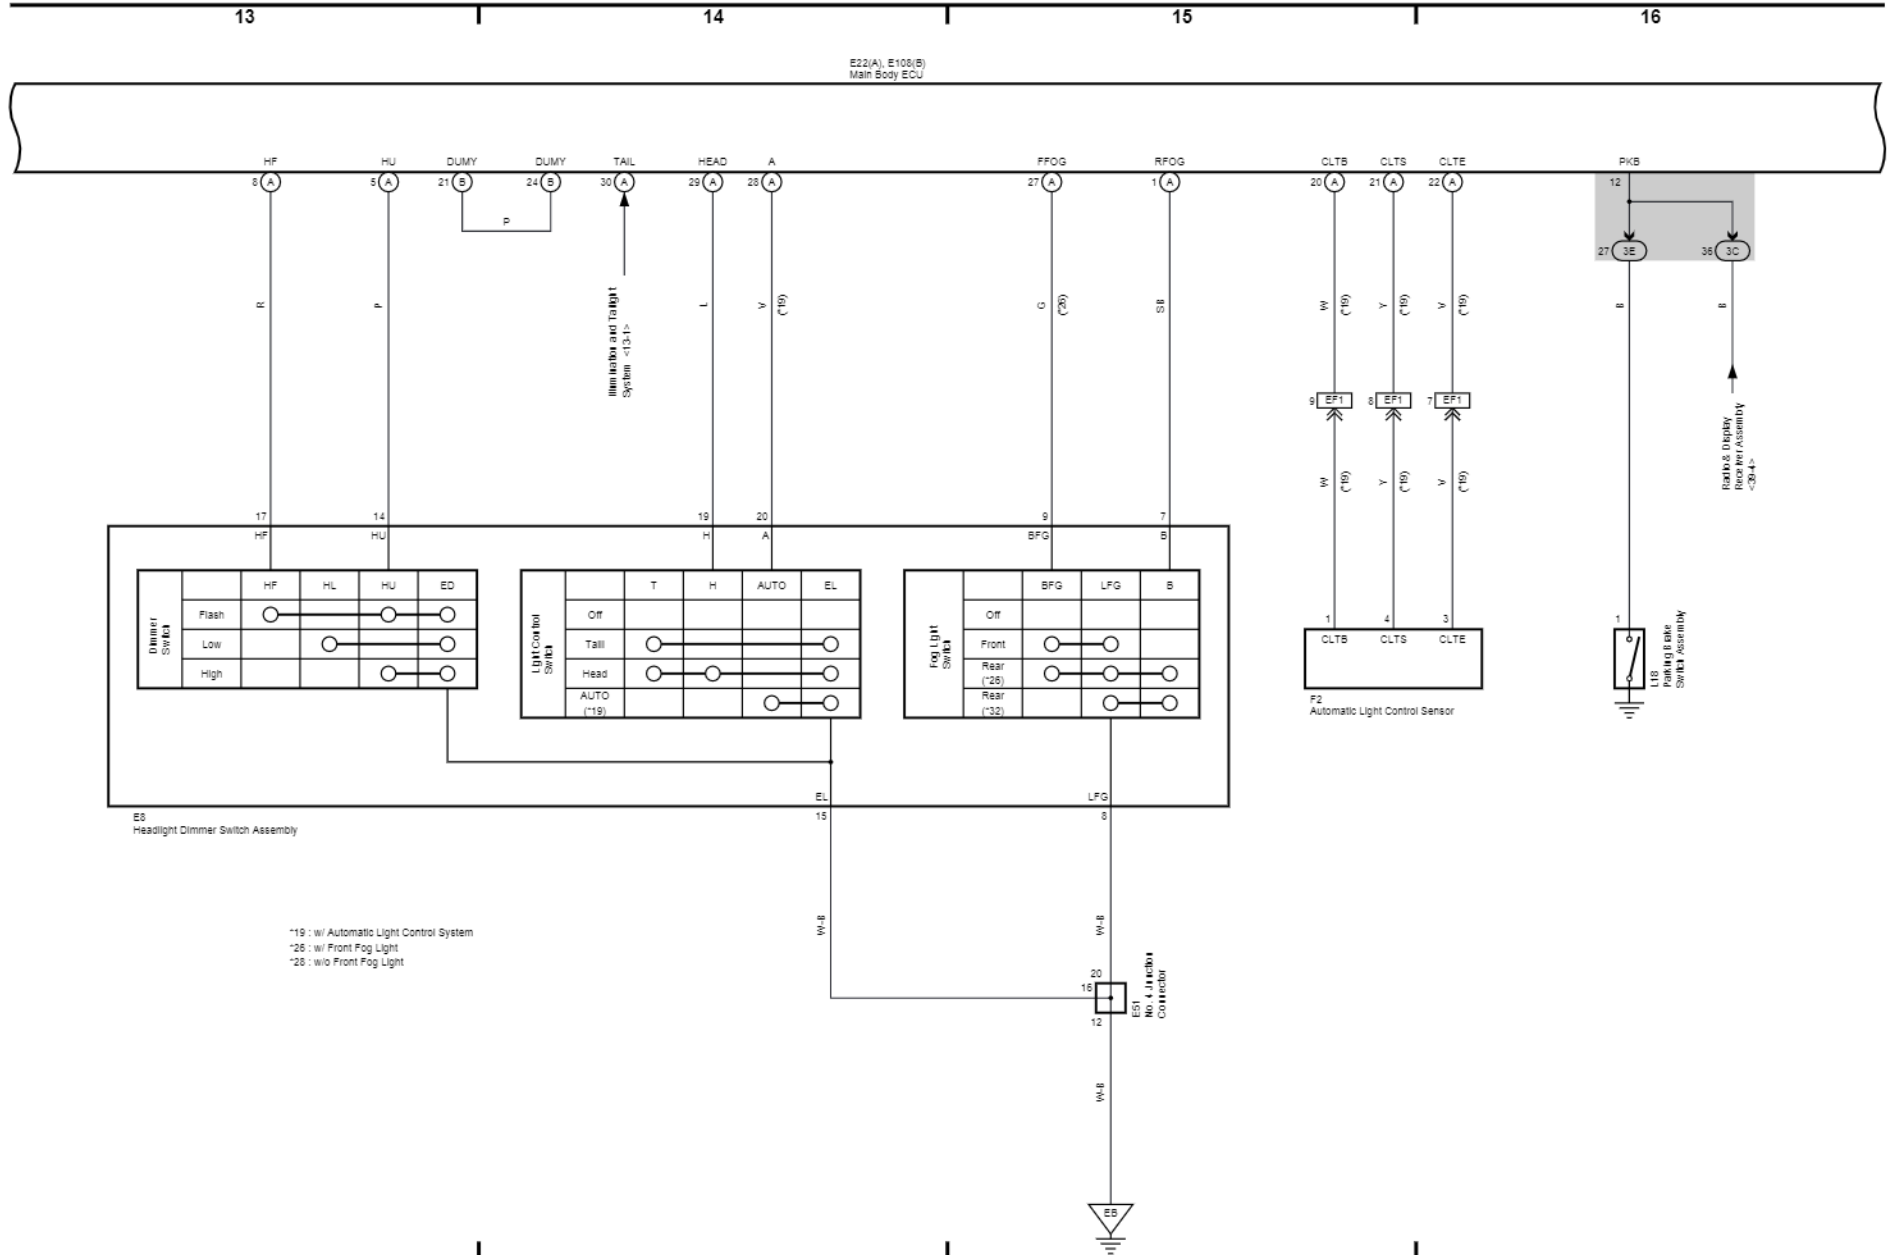

Automatic Light Control (RHD) and Light Auto Turn Off System (RHD)