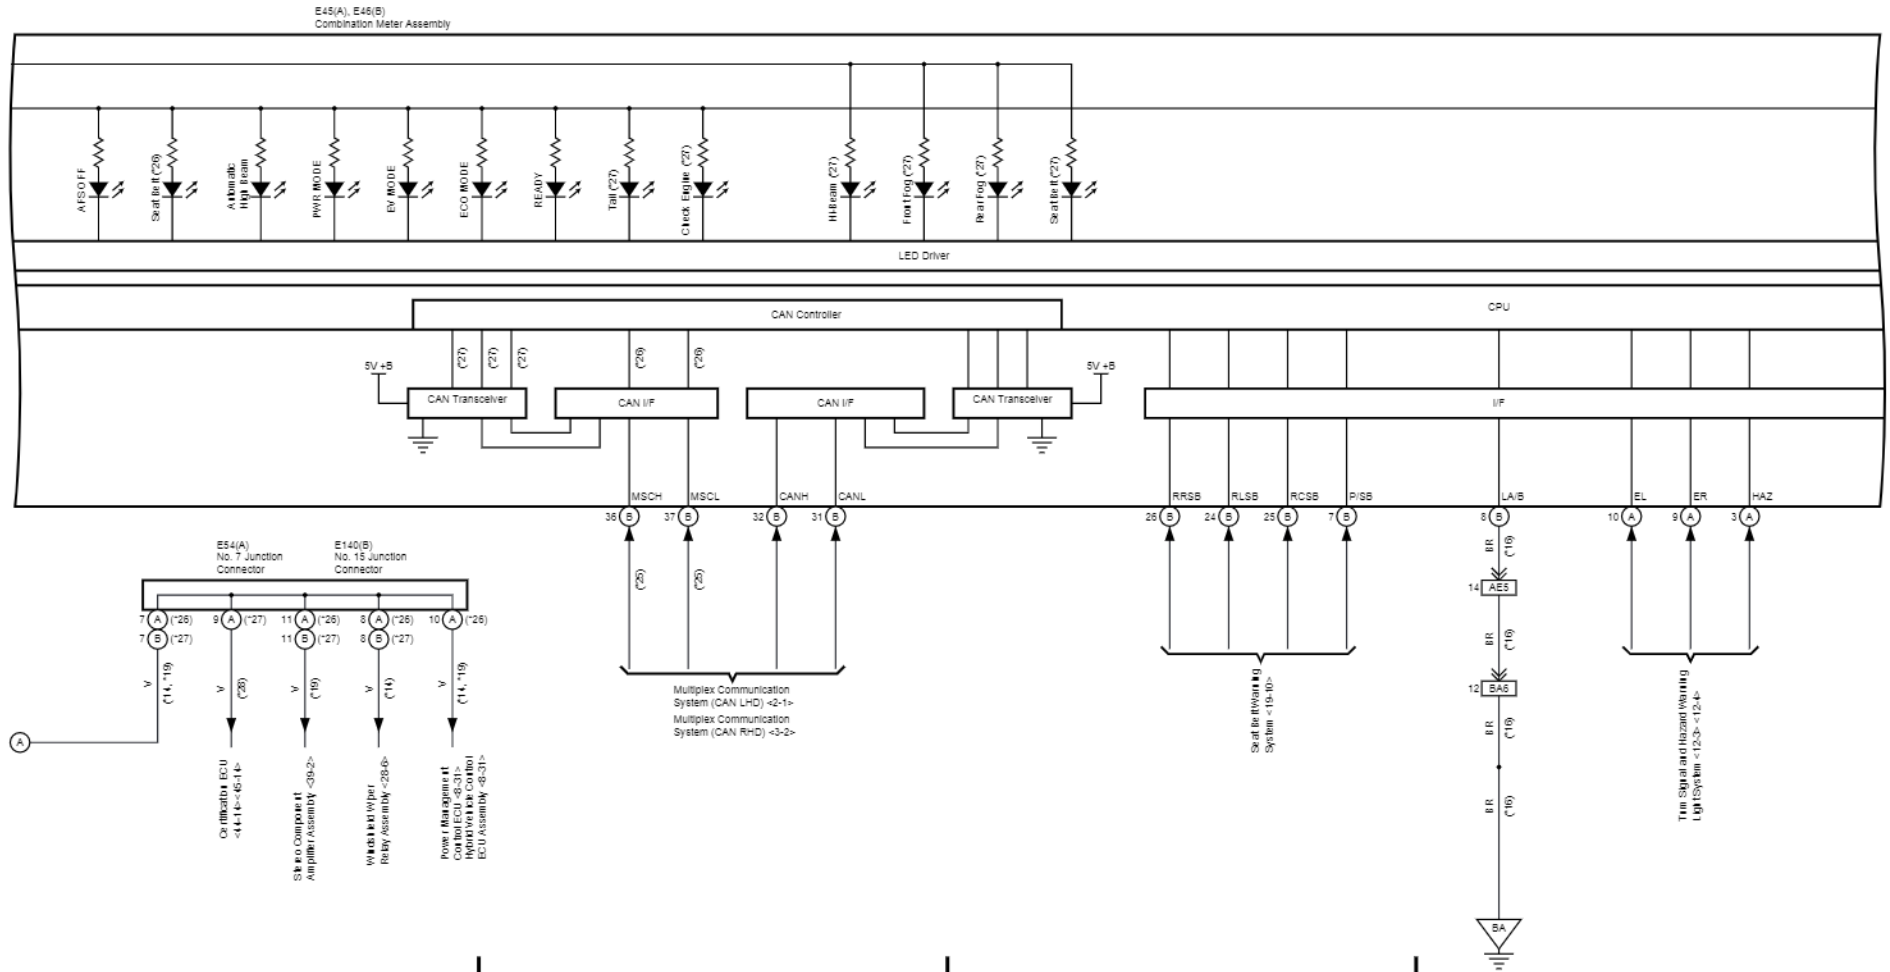

Combination Meter

5

6

7

8

*16 : w/ Engine Coolant Temperature Sensor
*25 : May 2015 or later
*26 : Prior November 2016
*27 : November 2016 or later