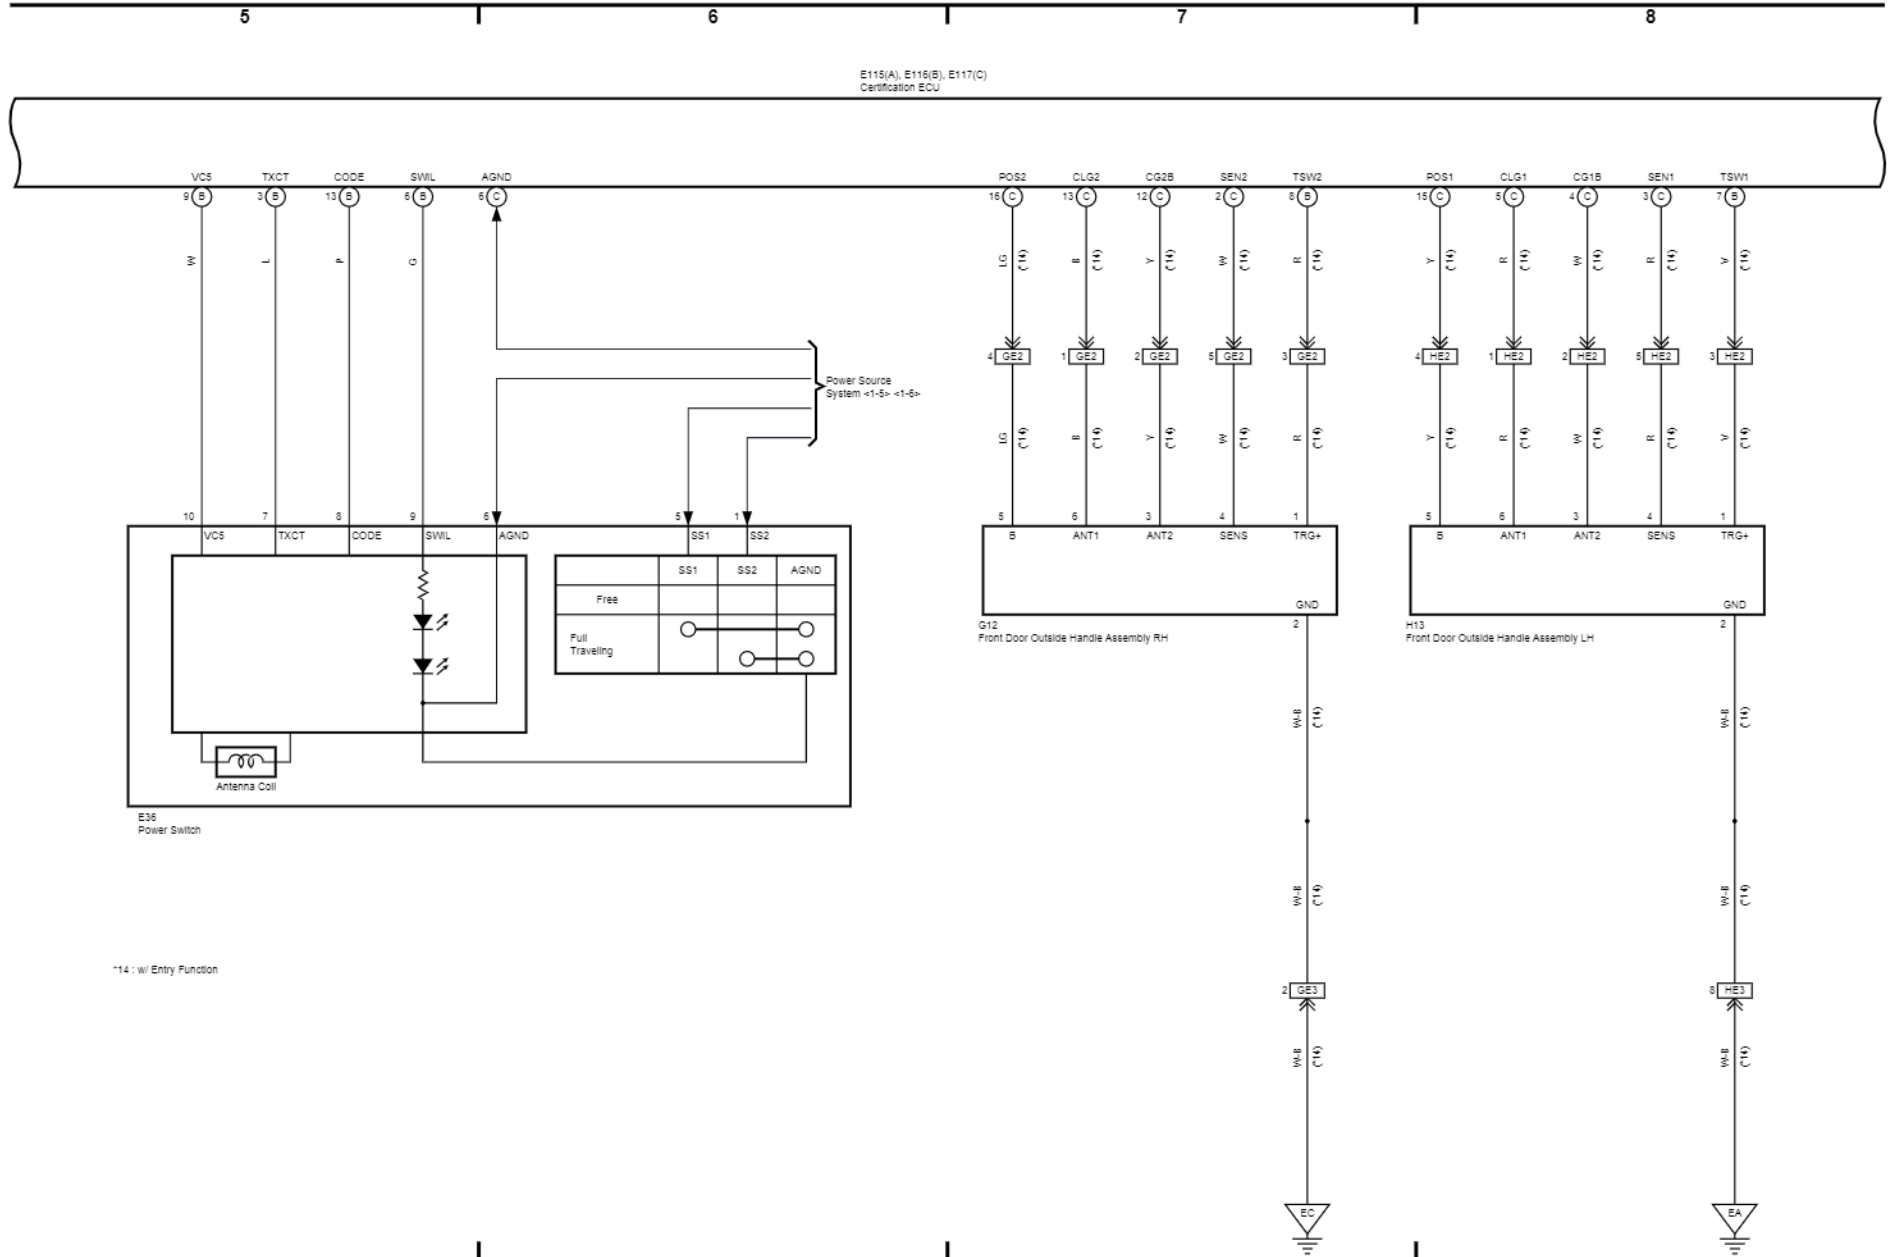

Entry & Start System (LHD Prior May 2015), Immobiliser System (LHD Prior May 2015), Starting (LHD Prior May 2015) and Wireless Door Lock Control (LHD Prior May 2015)