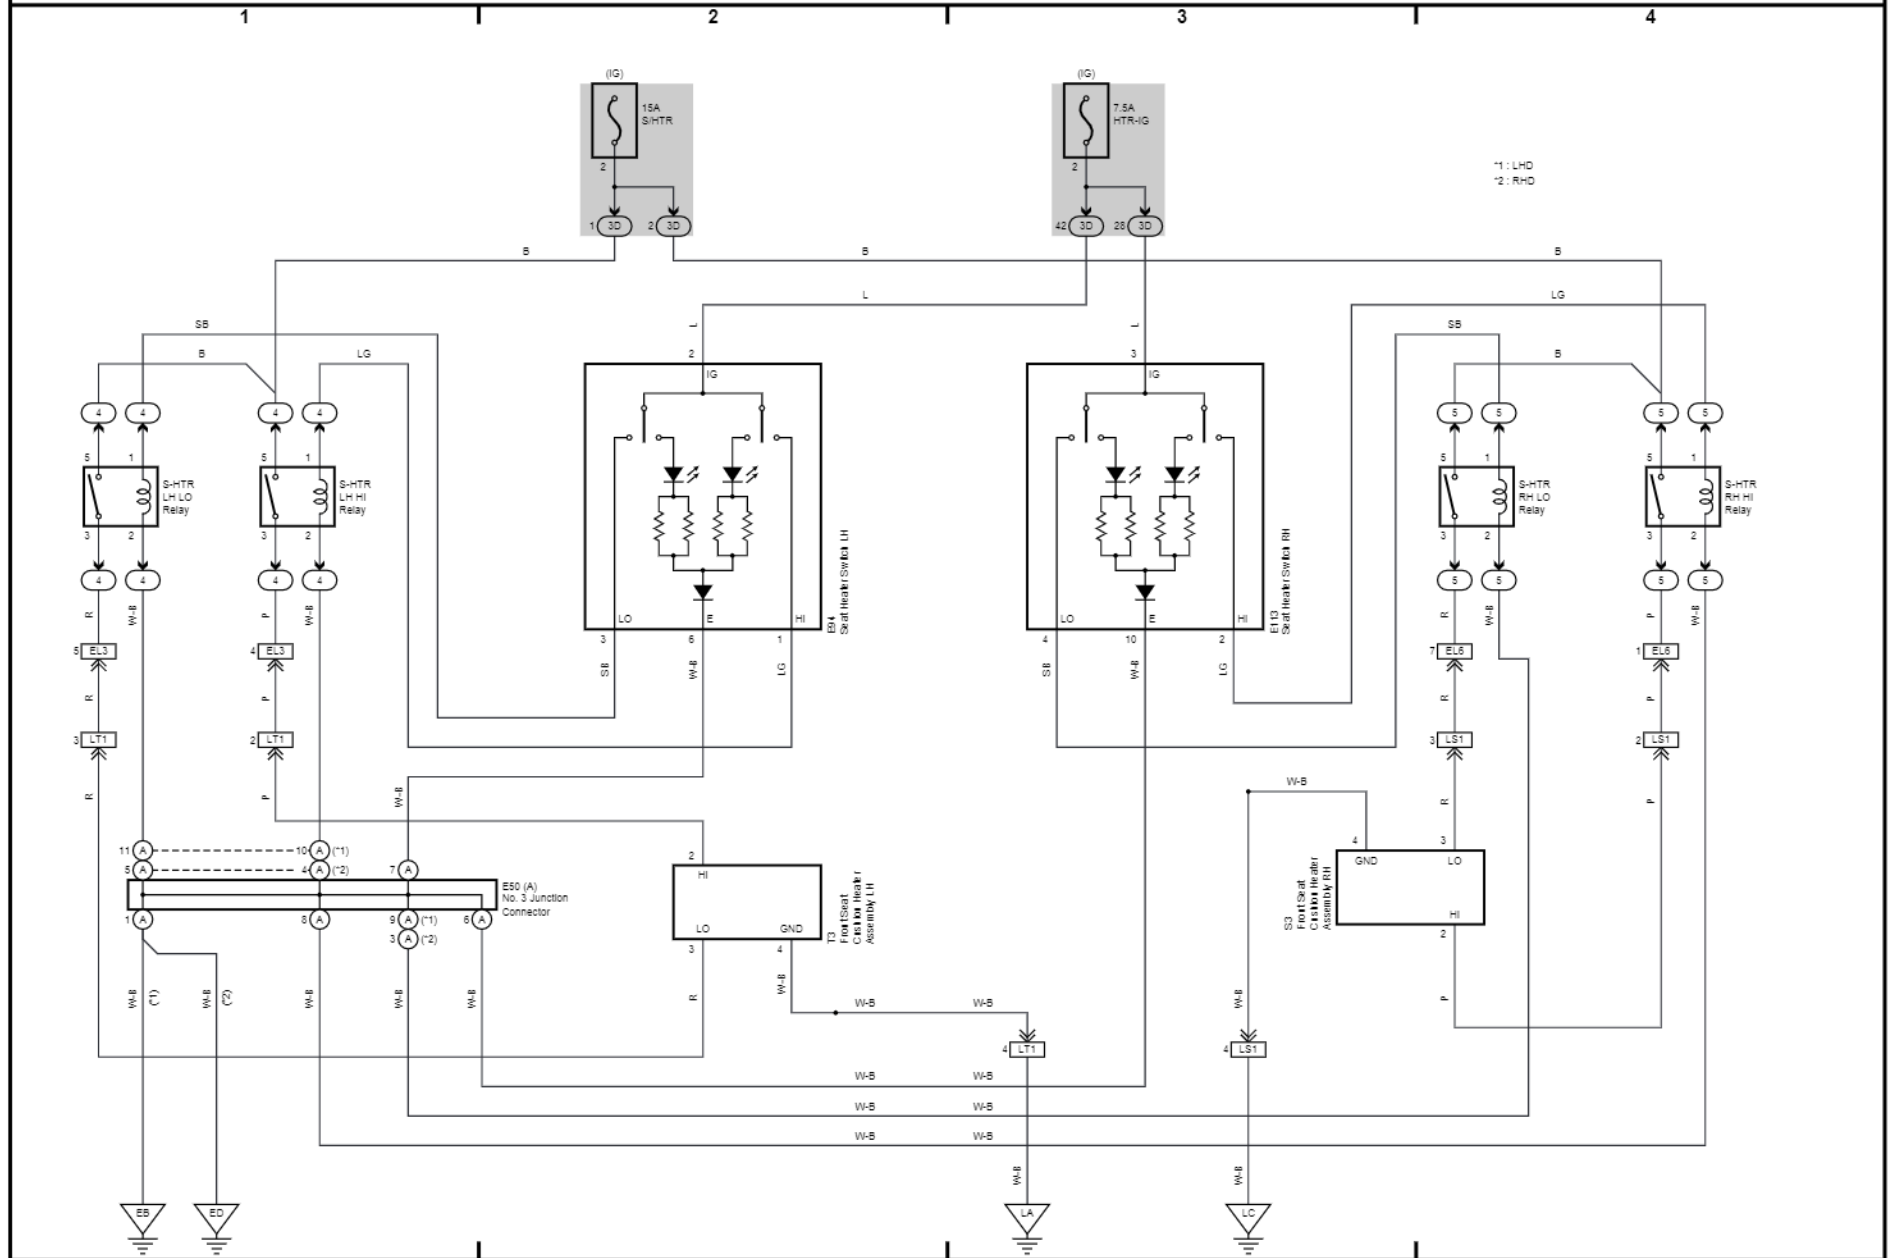

33 AURIS Hybrid Vehicle

Horn

Automatic Glare-Resistant EC Mirror

*1 : w/ Automatic High Beam System

Rear Window Defogger and Mirror Heater

Headlight Cleaner

Seat Heater

Clock