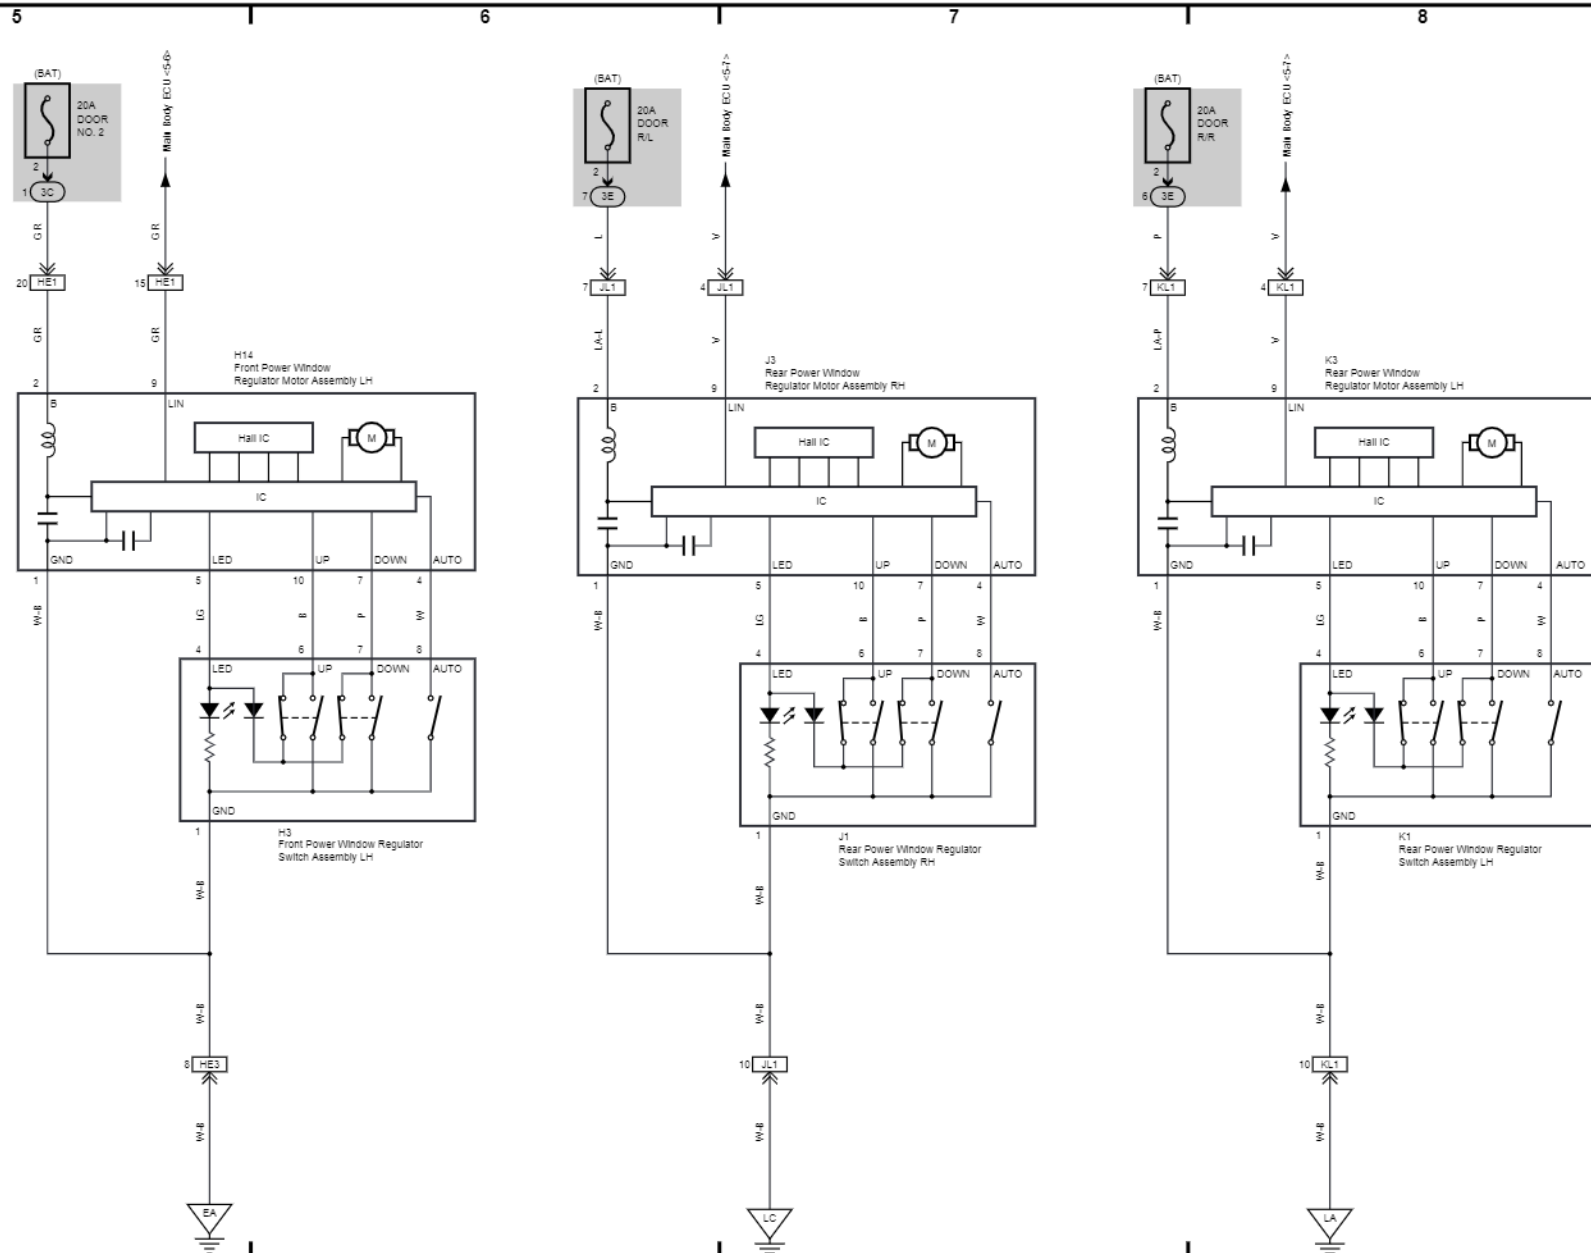

Power Window (RHD 4-Door Jam Protection)