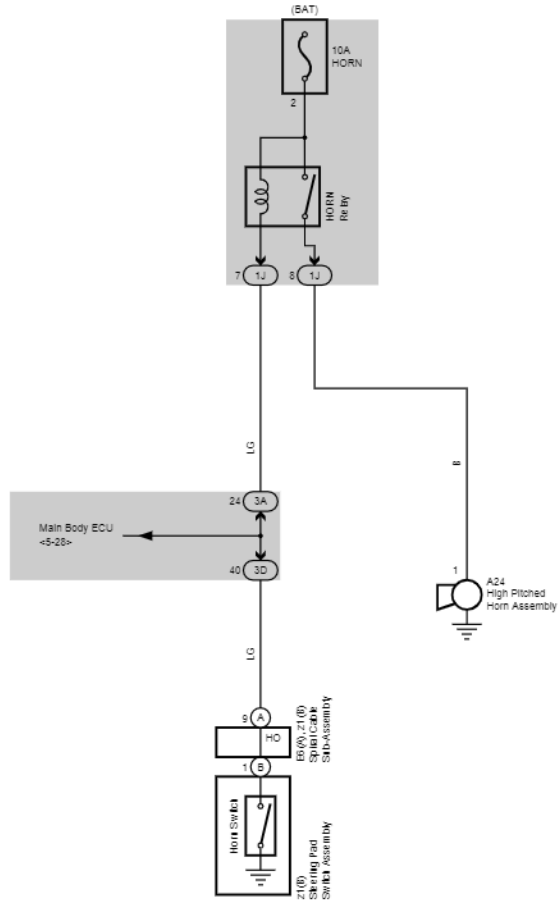

33 AURIS Hybrid Vehicle

Horn

Automatic Glare-Resistant EC Mirror