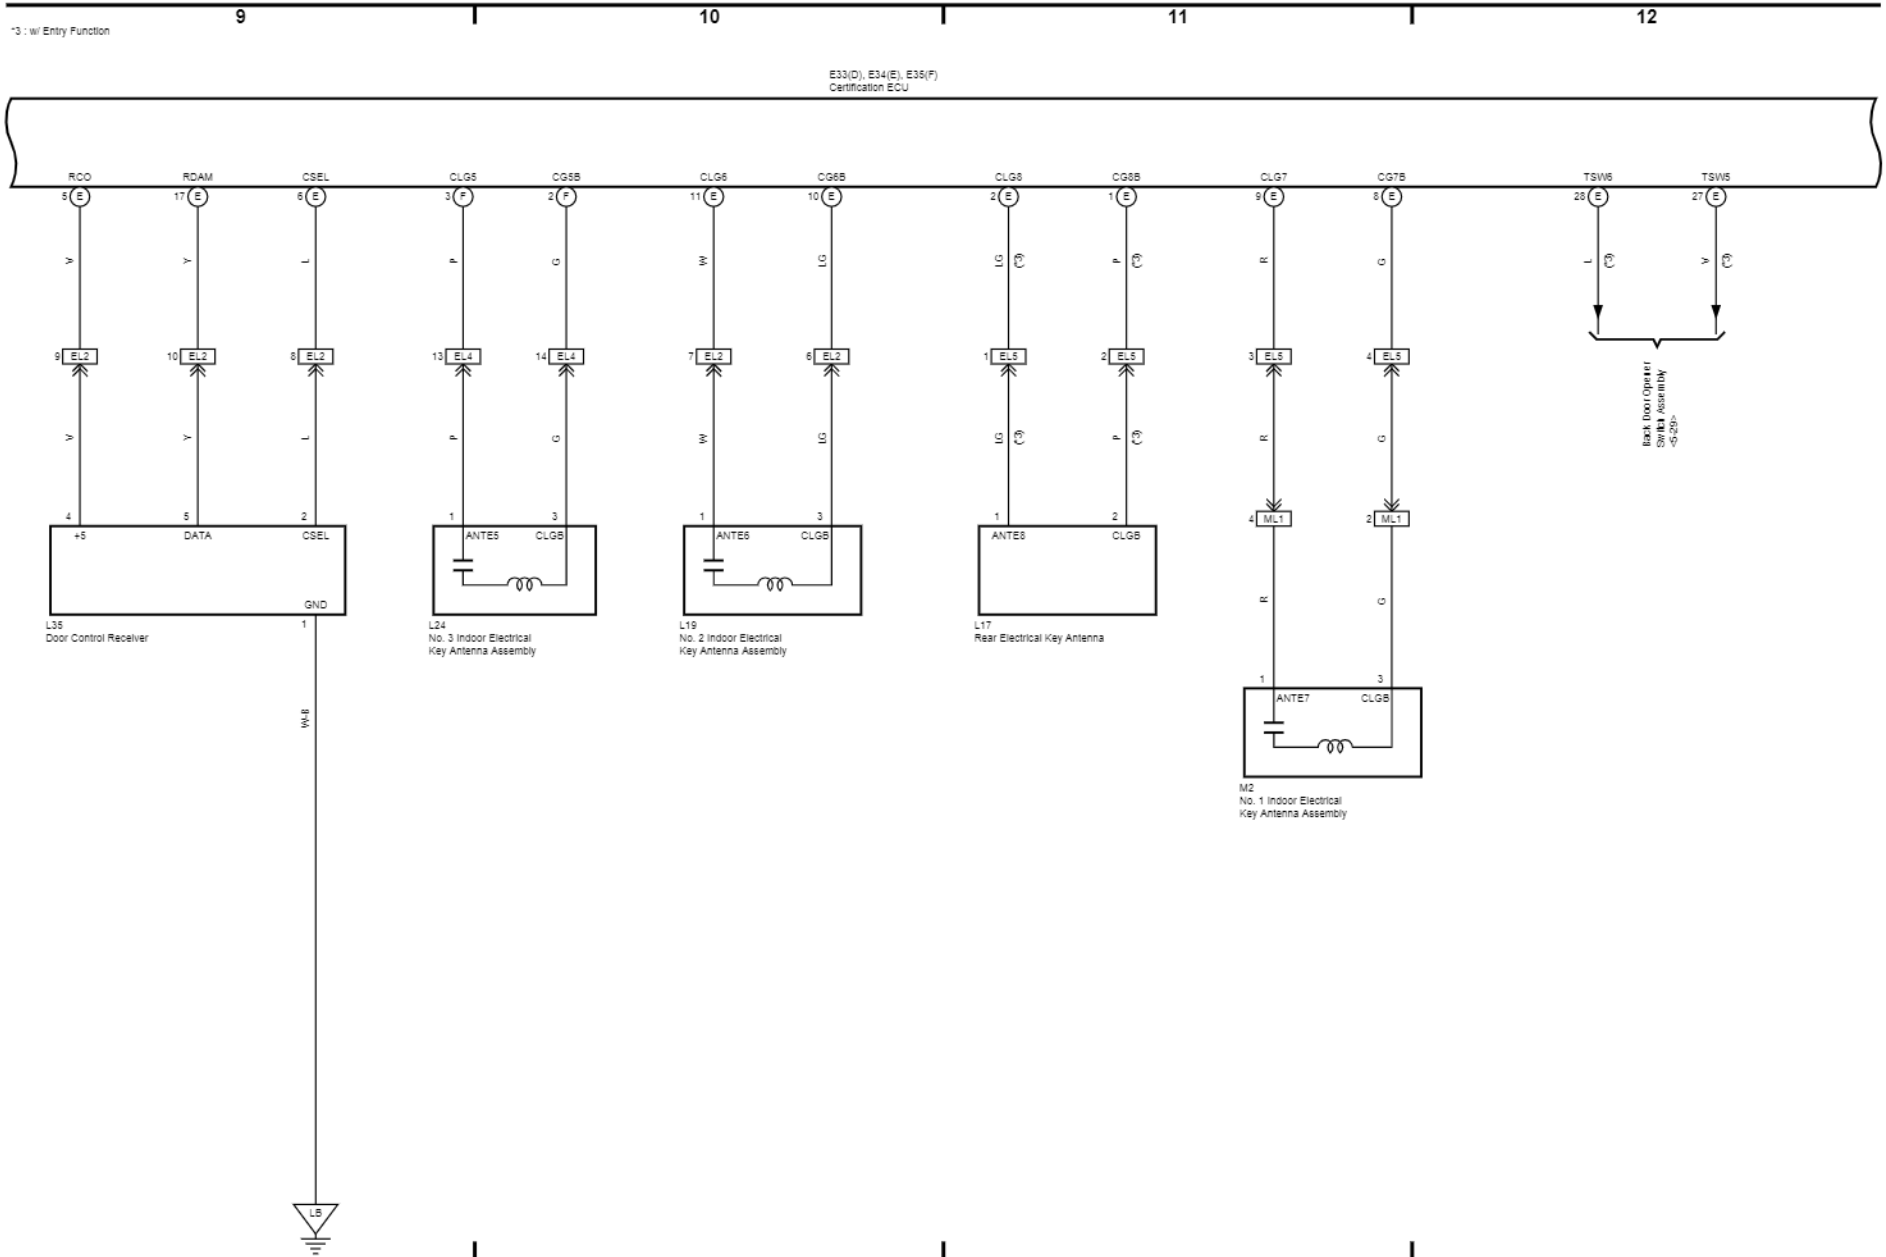

Entry & Start System (RHD May 2015 or later), Immobiliser System (RHD May 2015 or later),
Starting (RHD May 2015 or later), Wireless Door Lock Control (RHD May 2015 or later)