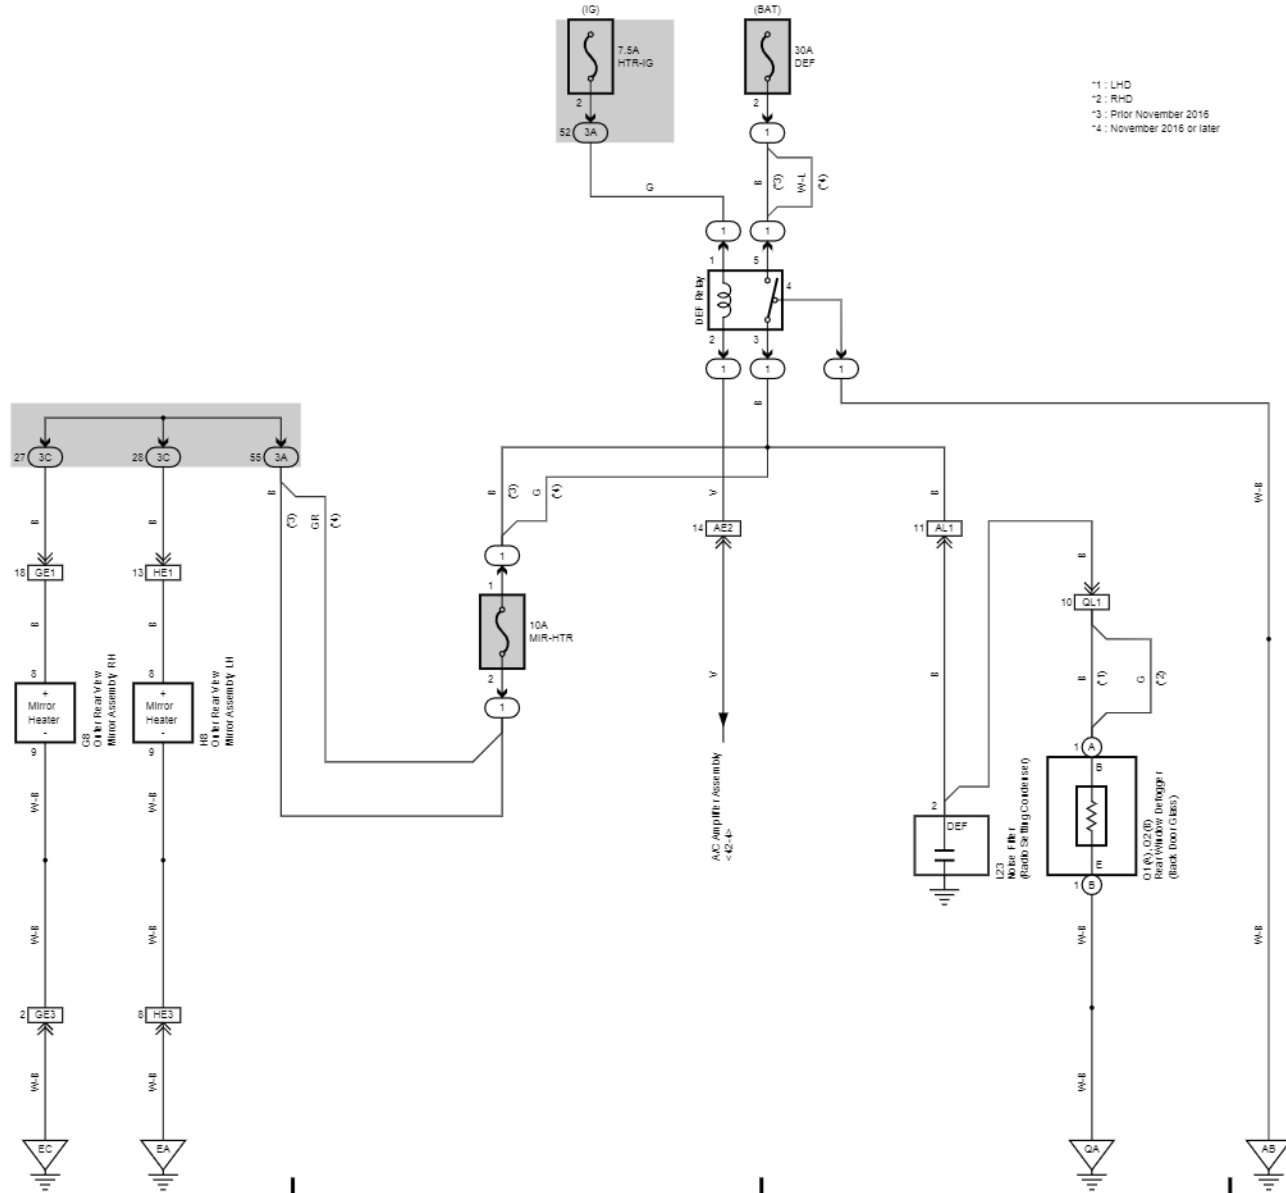

33 AURIS Hybrid Vehicle

Horn

Automatic Glare-Resistant EC Mirror

*1 : w/ Automatic High Beam System

Rear Window Defogger and Mirror Heater

Headlight Cleaner

Seat Heater

Clock