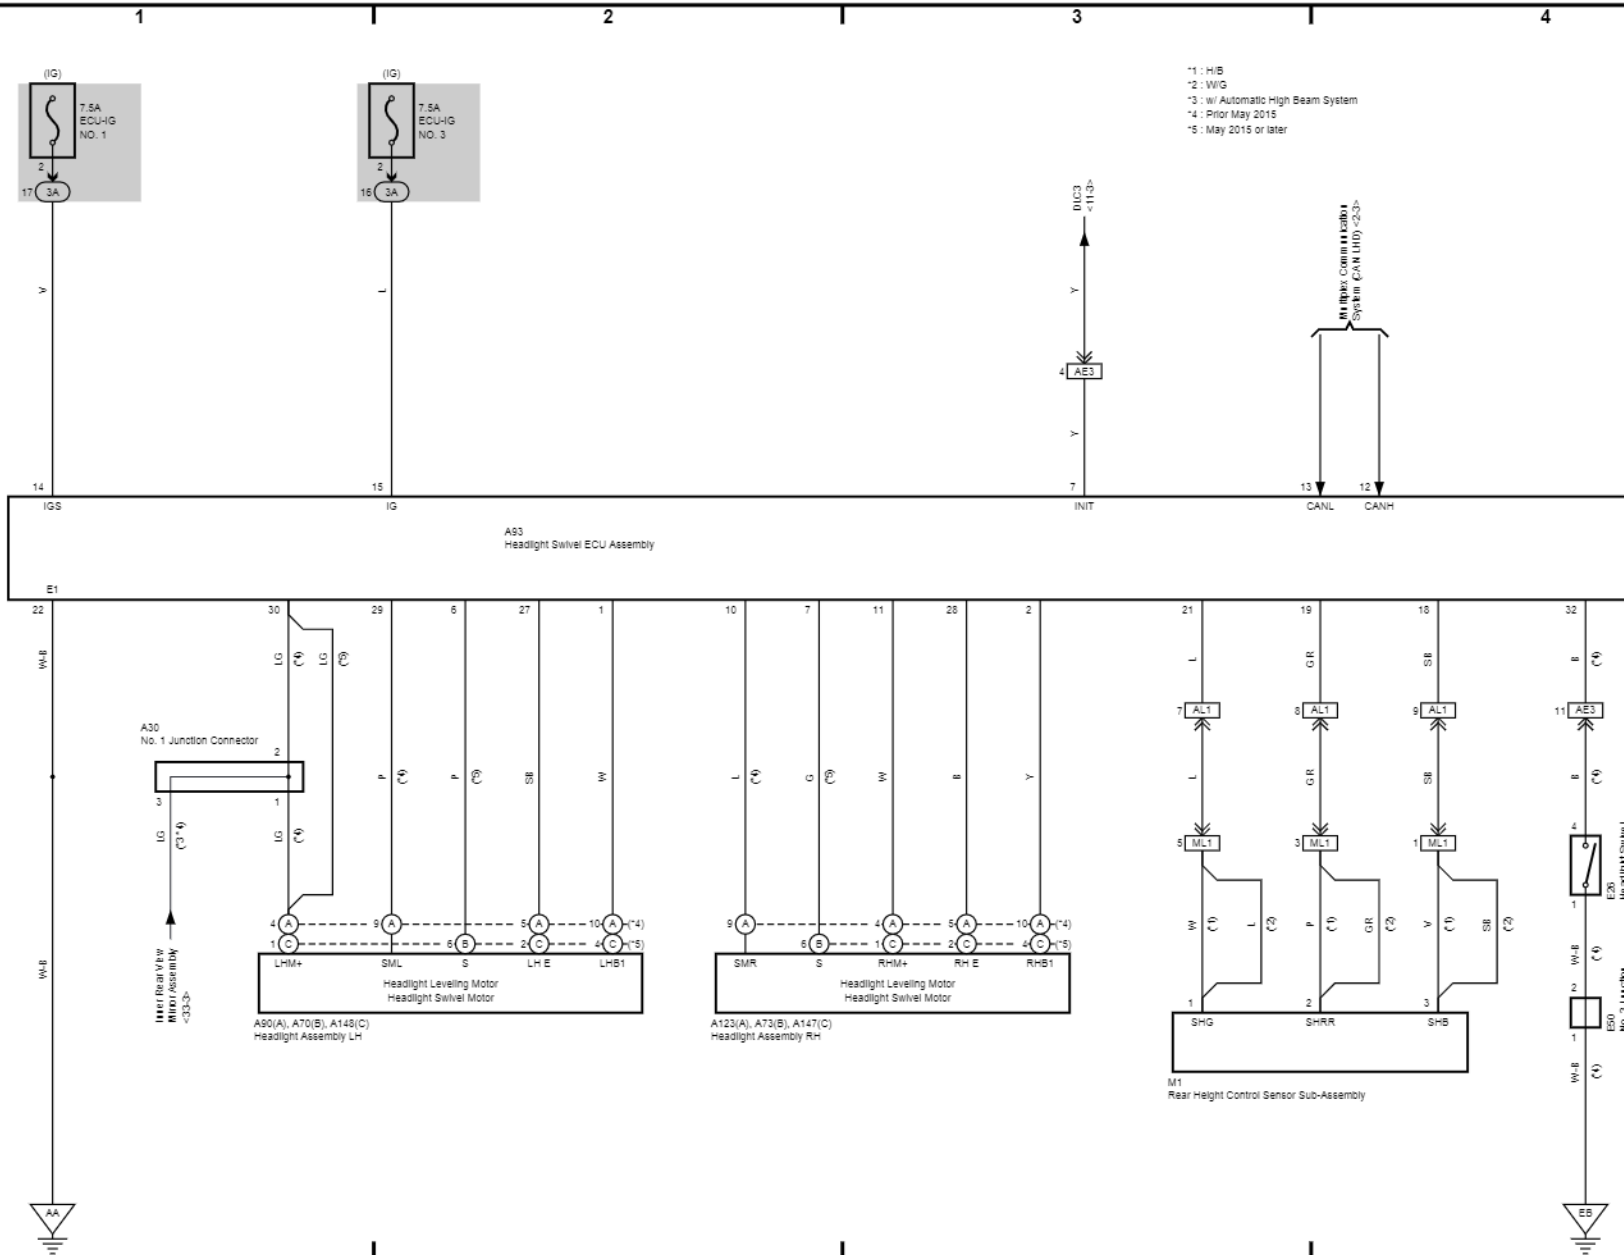

Adaptive Front-Lighting System