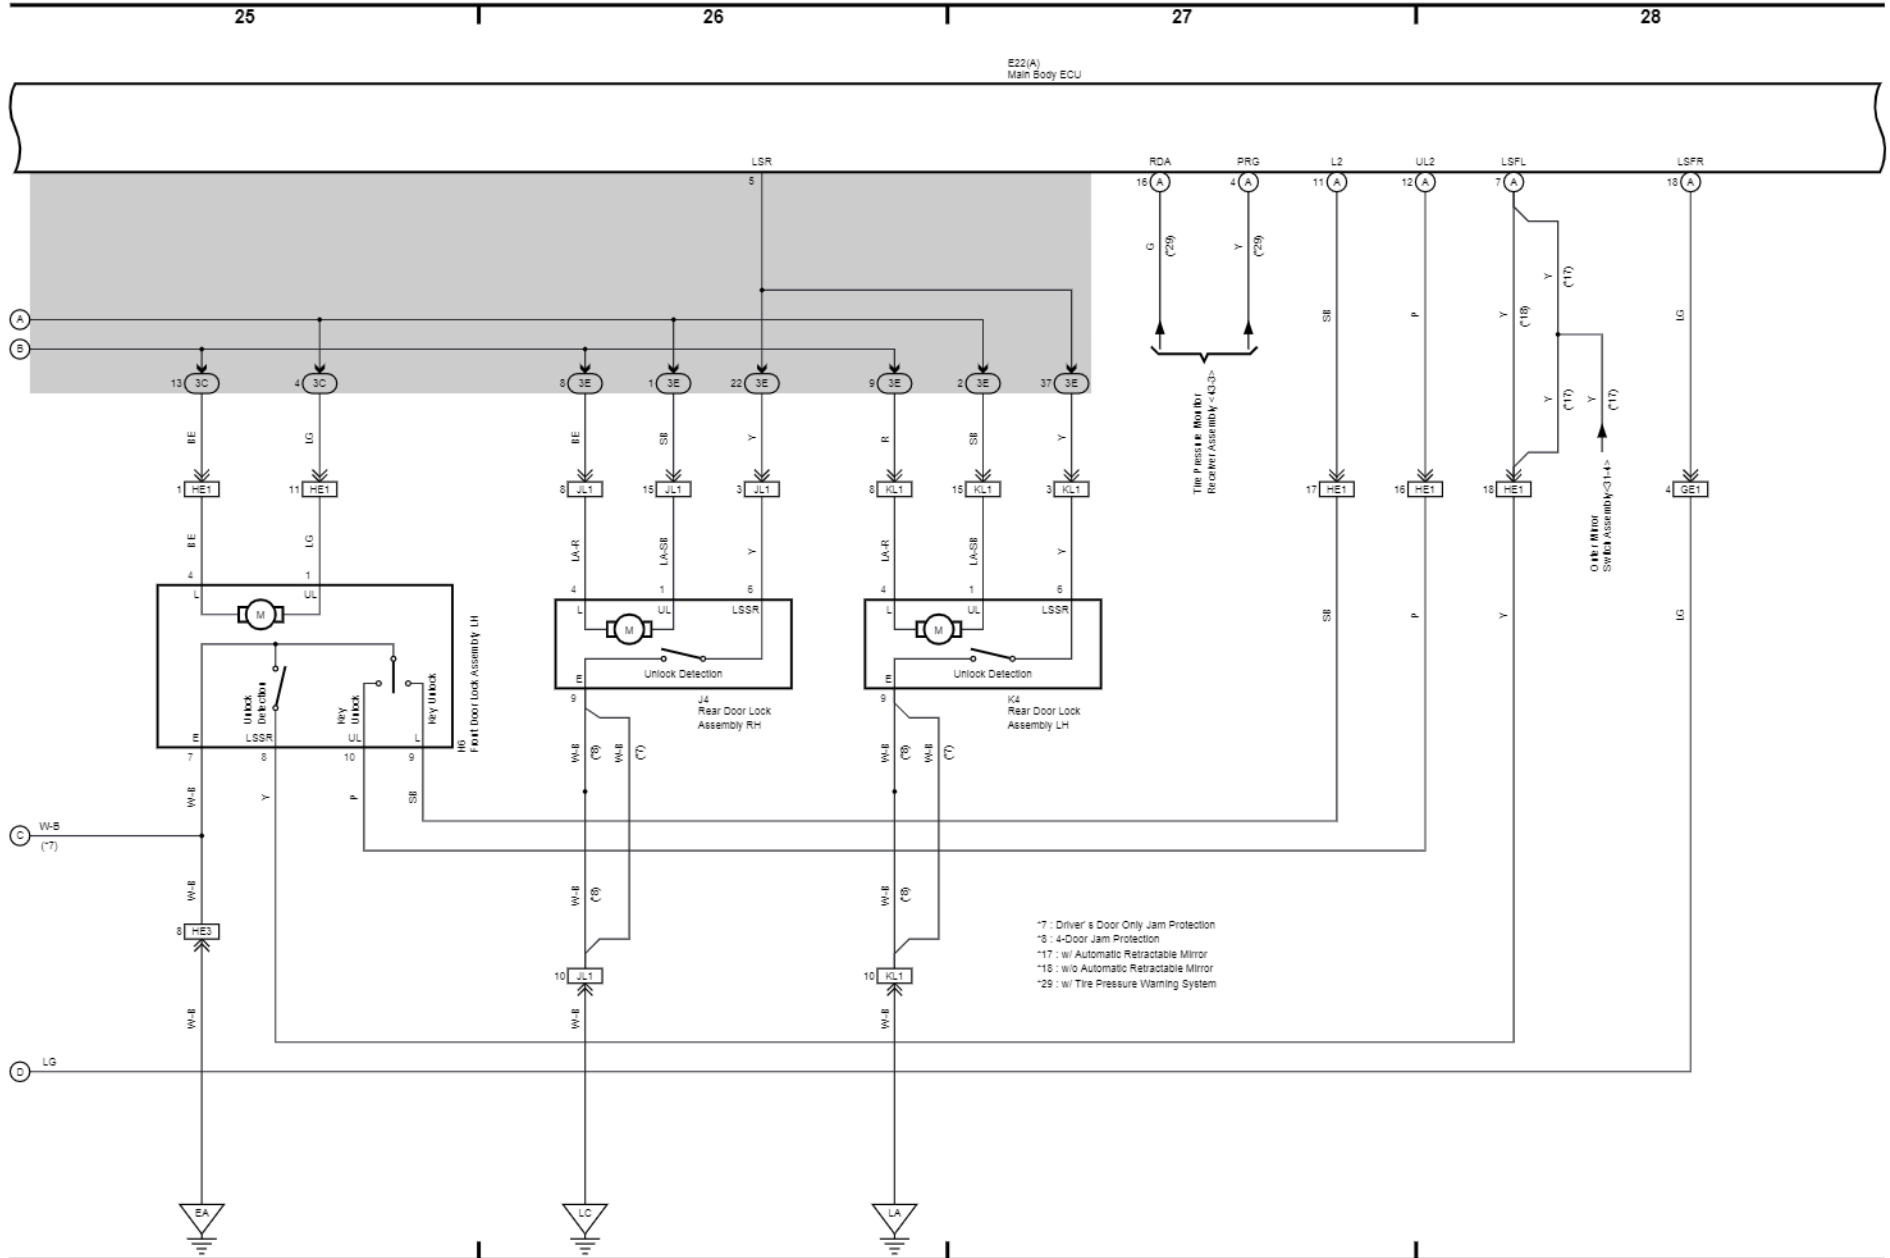

Door Lock Control (LHD)