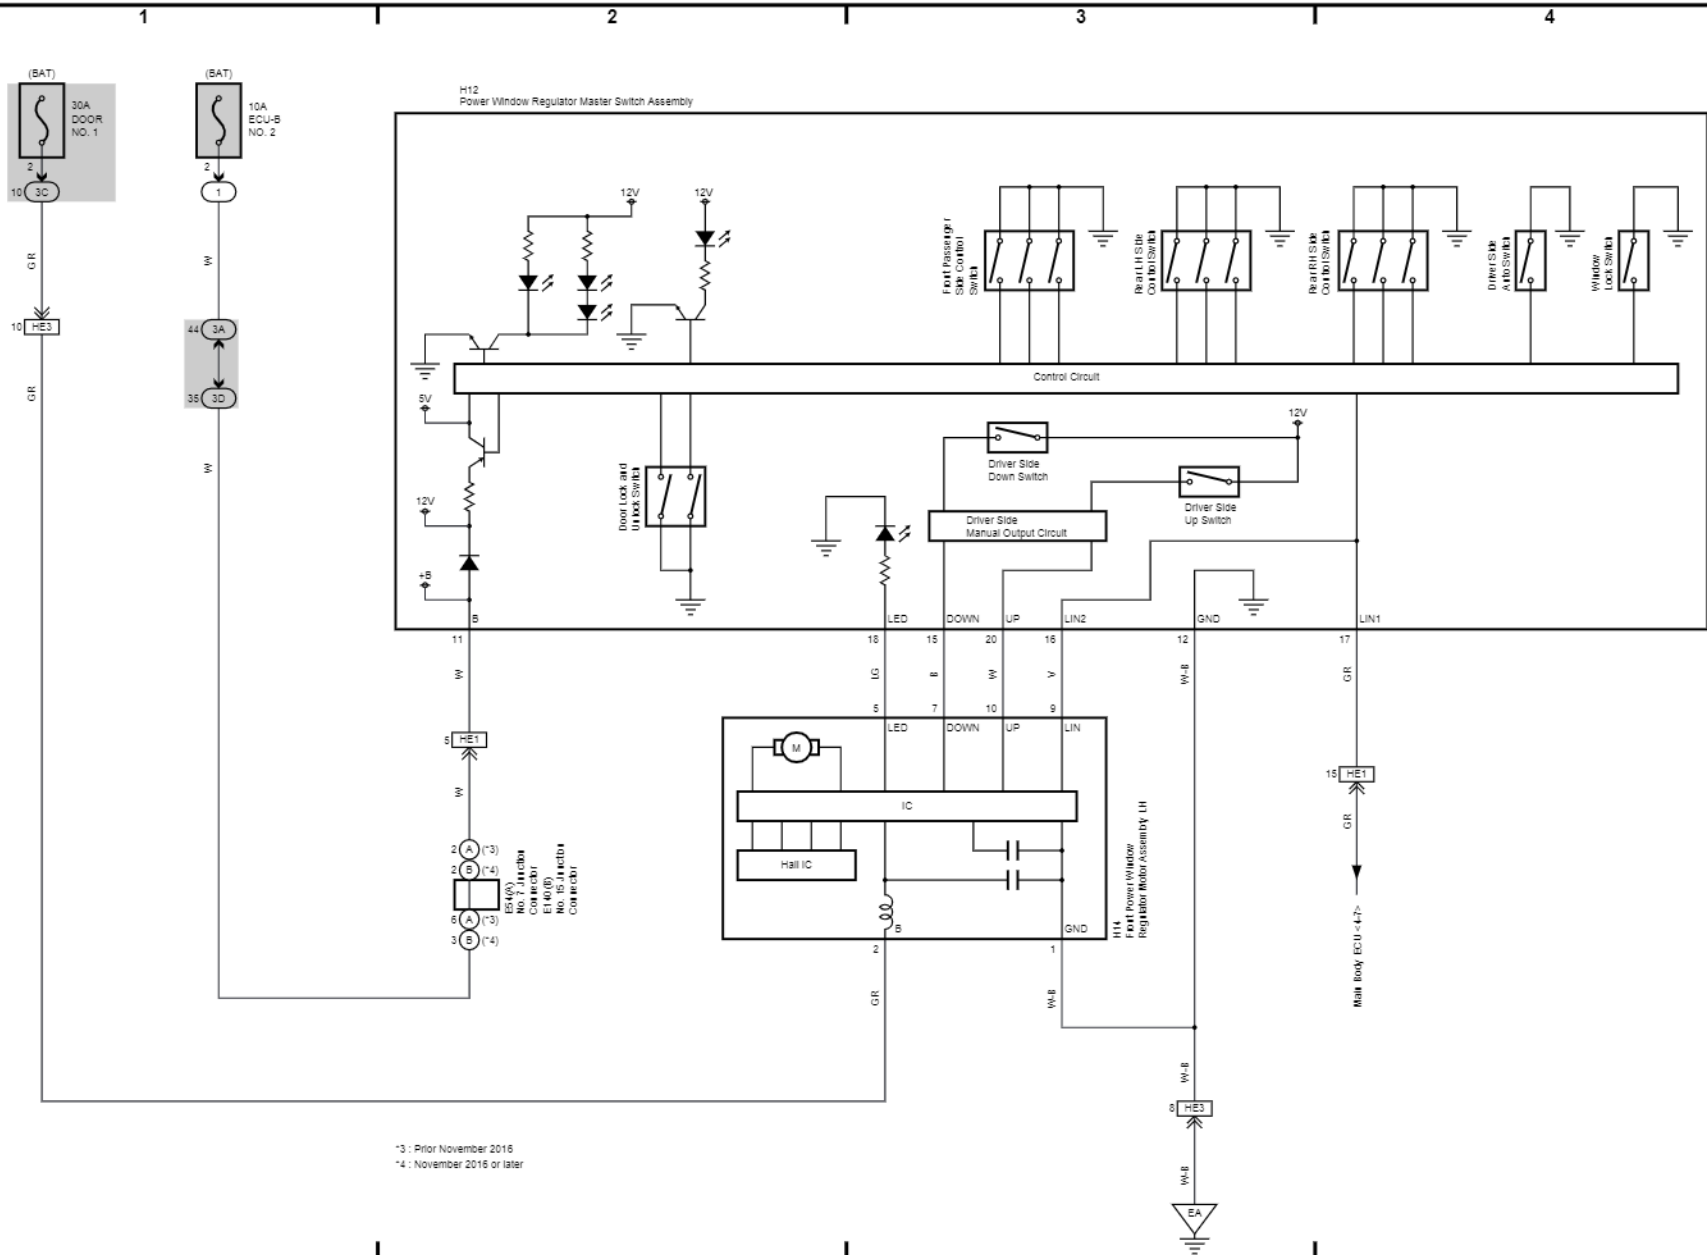

Power Window (LHD 4-Door Jam Protection)