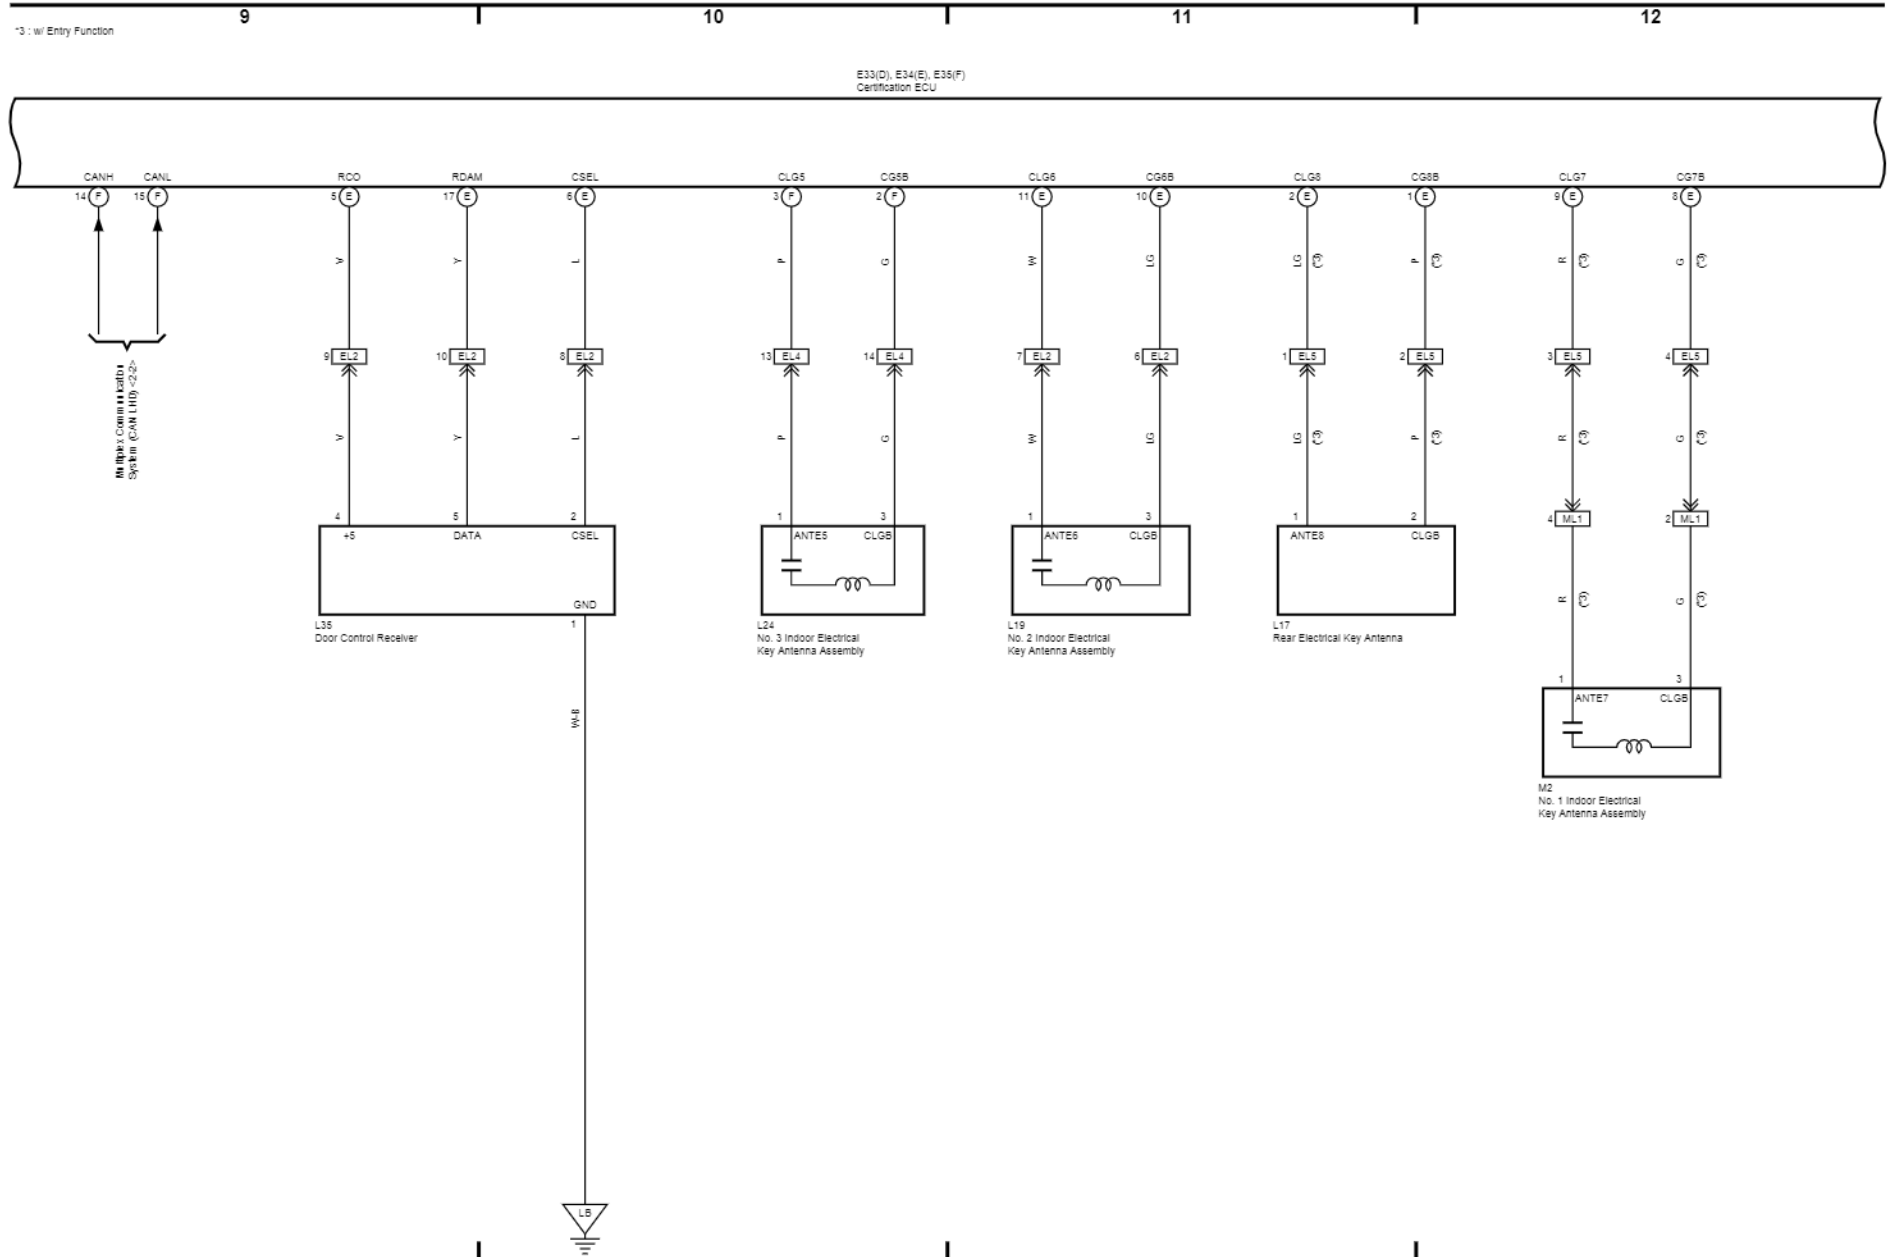

Entry & Start System (LHD May 2015 or later), Immobiliser System (LHD May 2015 or later), Starting (LHD May 2015 or later), Wireless Door Lock Control (LHD May 2015 or later)

Entry & Start System (LHD May 2015 or later), Immobiliser System (LHD May 2015 or later), Starting (LHD May 2015 or later), Wireless Door Lock Control (LHD May 2015 or later)