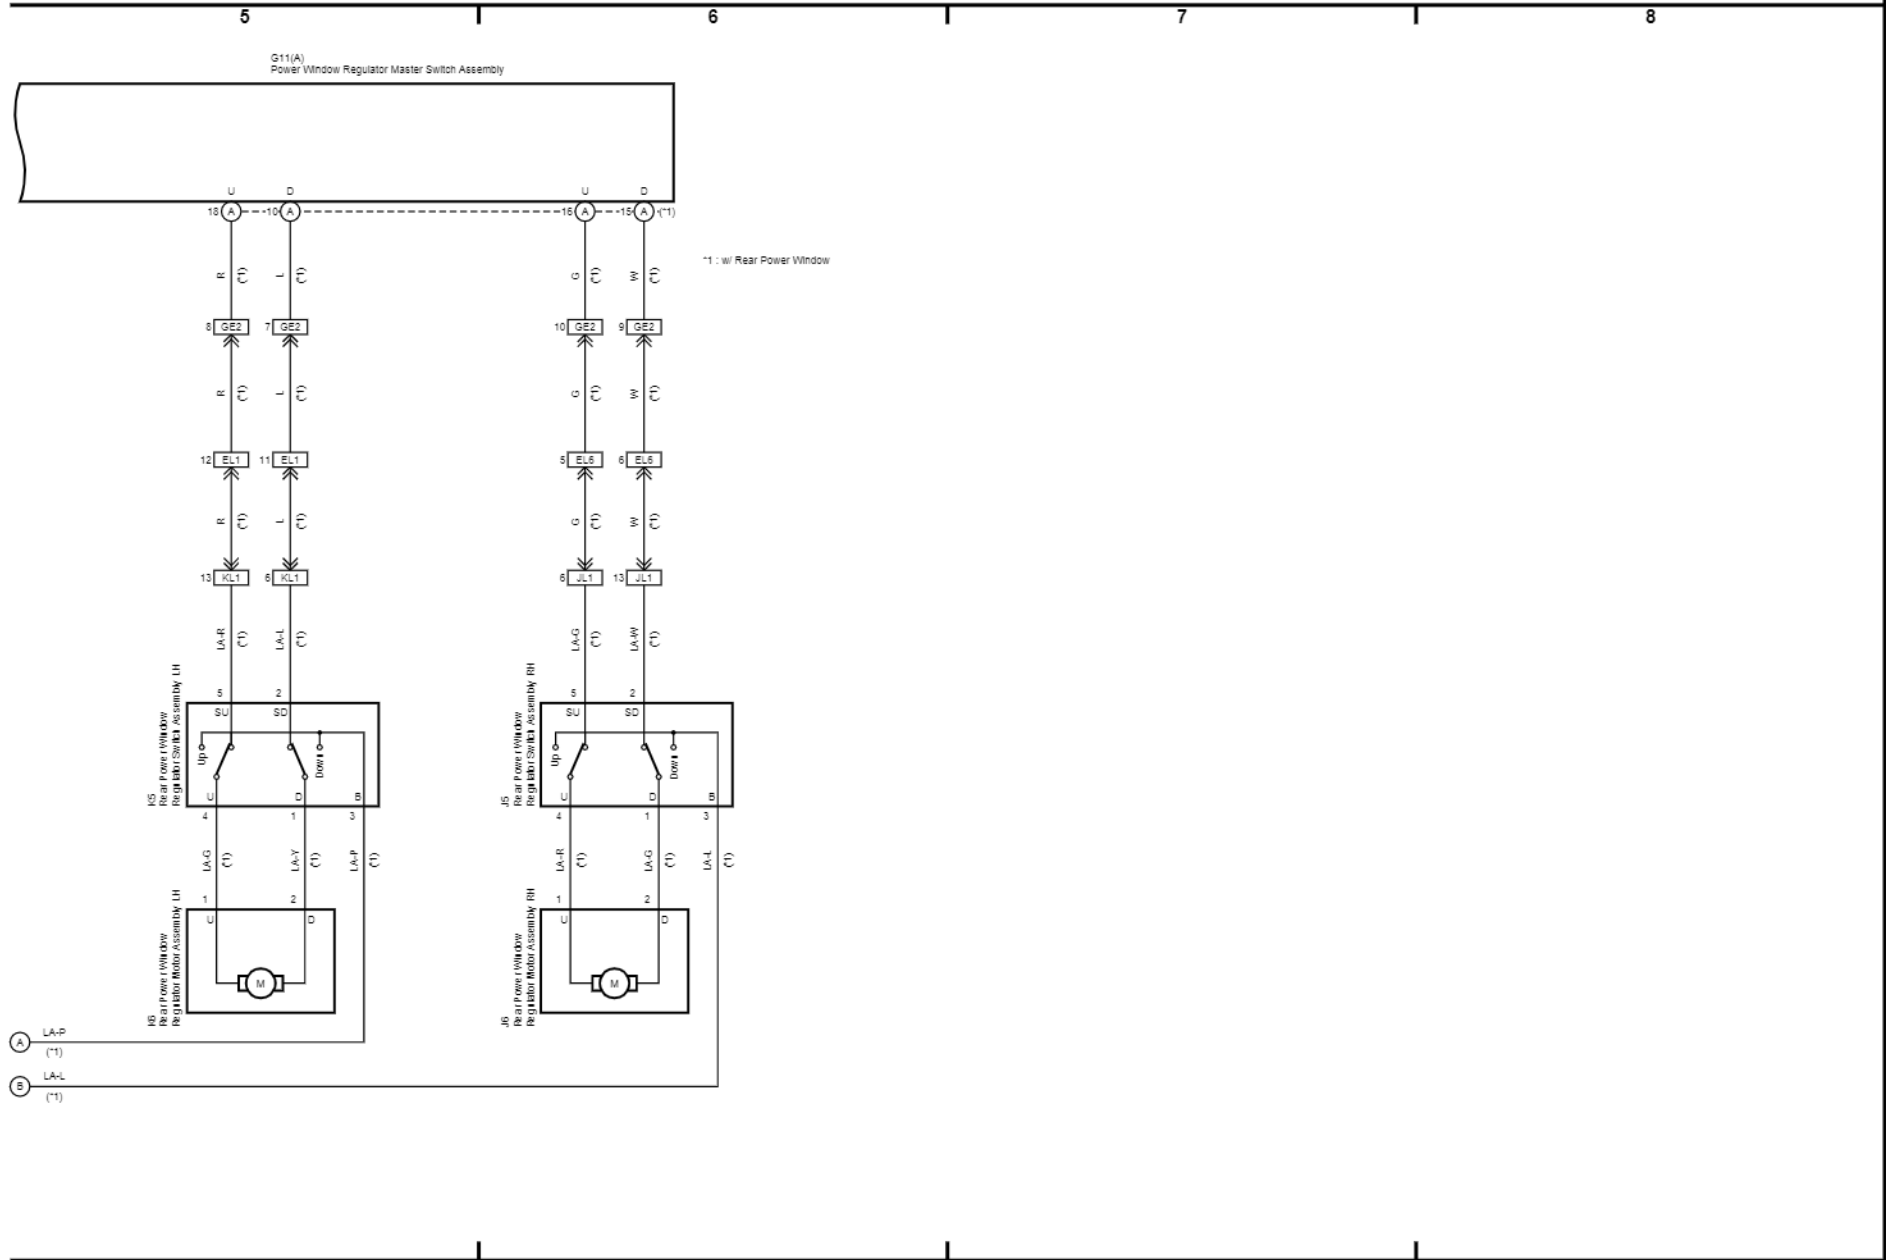

Power Window (RHD Driver' s Door Only Jam Protection)