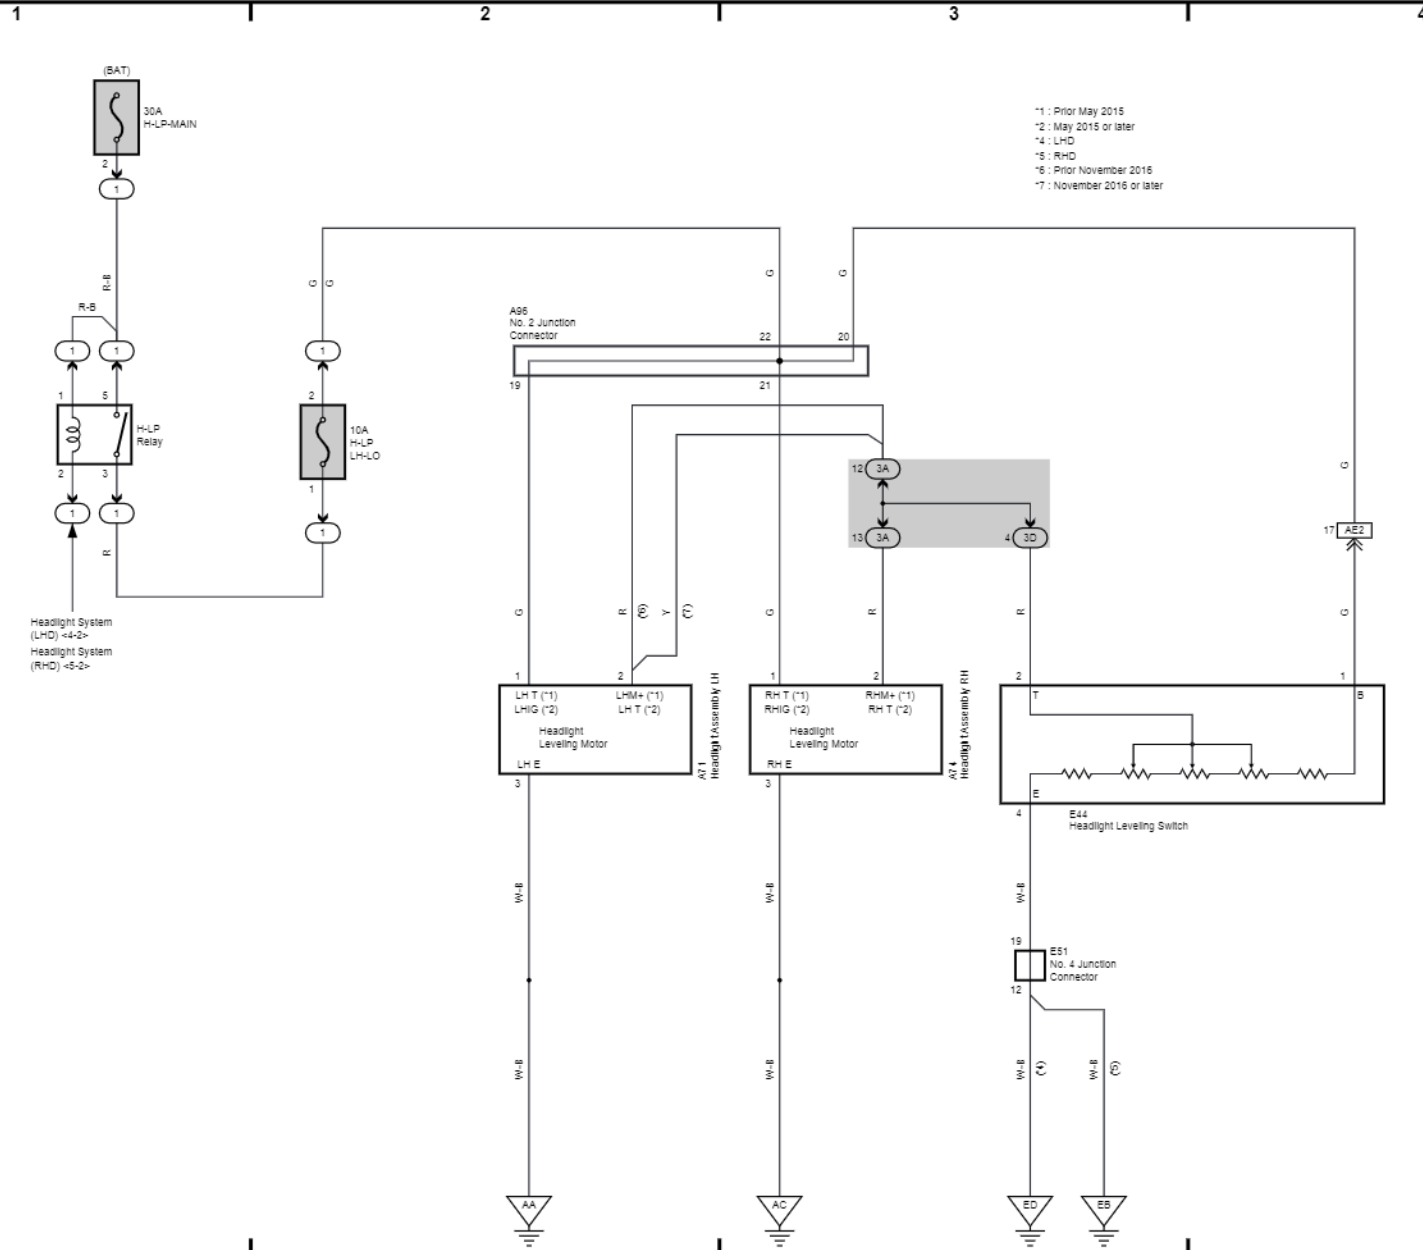

17 AURIS Hybrid Vehicle

Headlight Beam Level Control