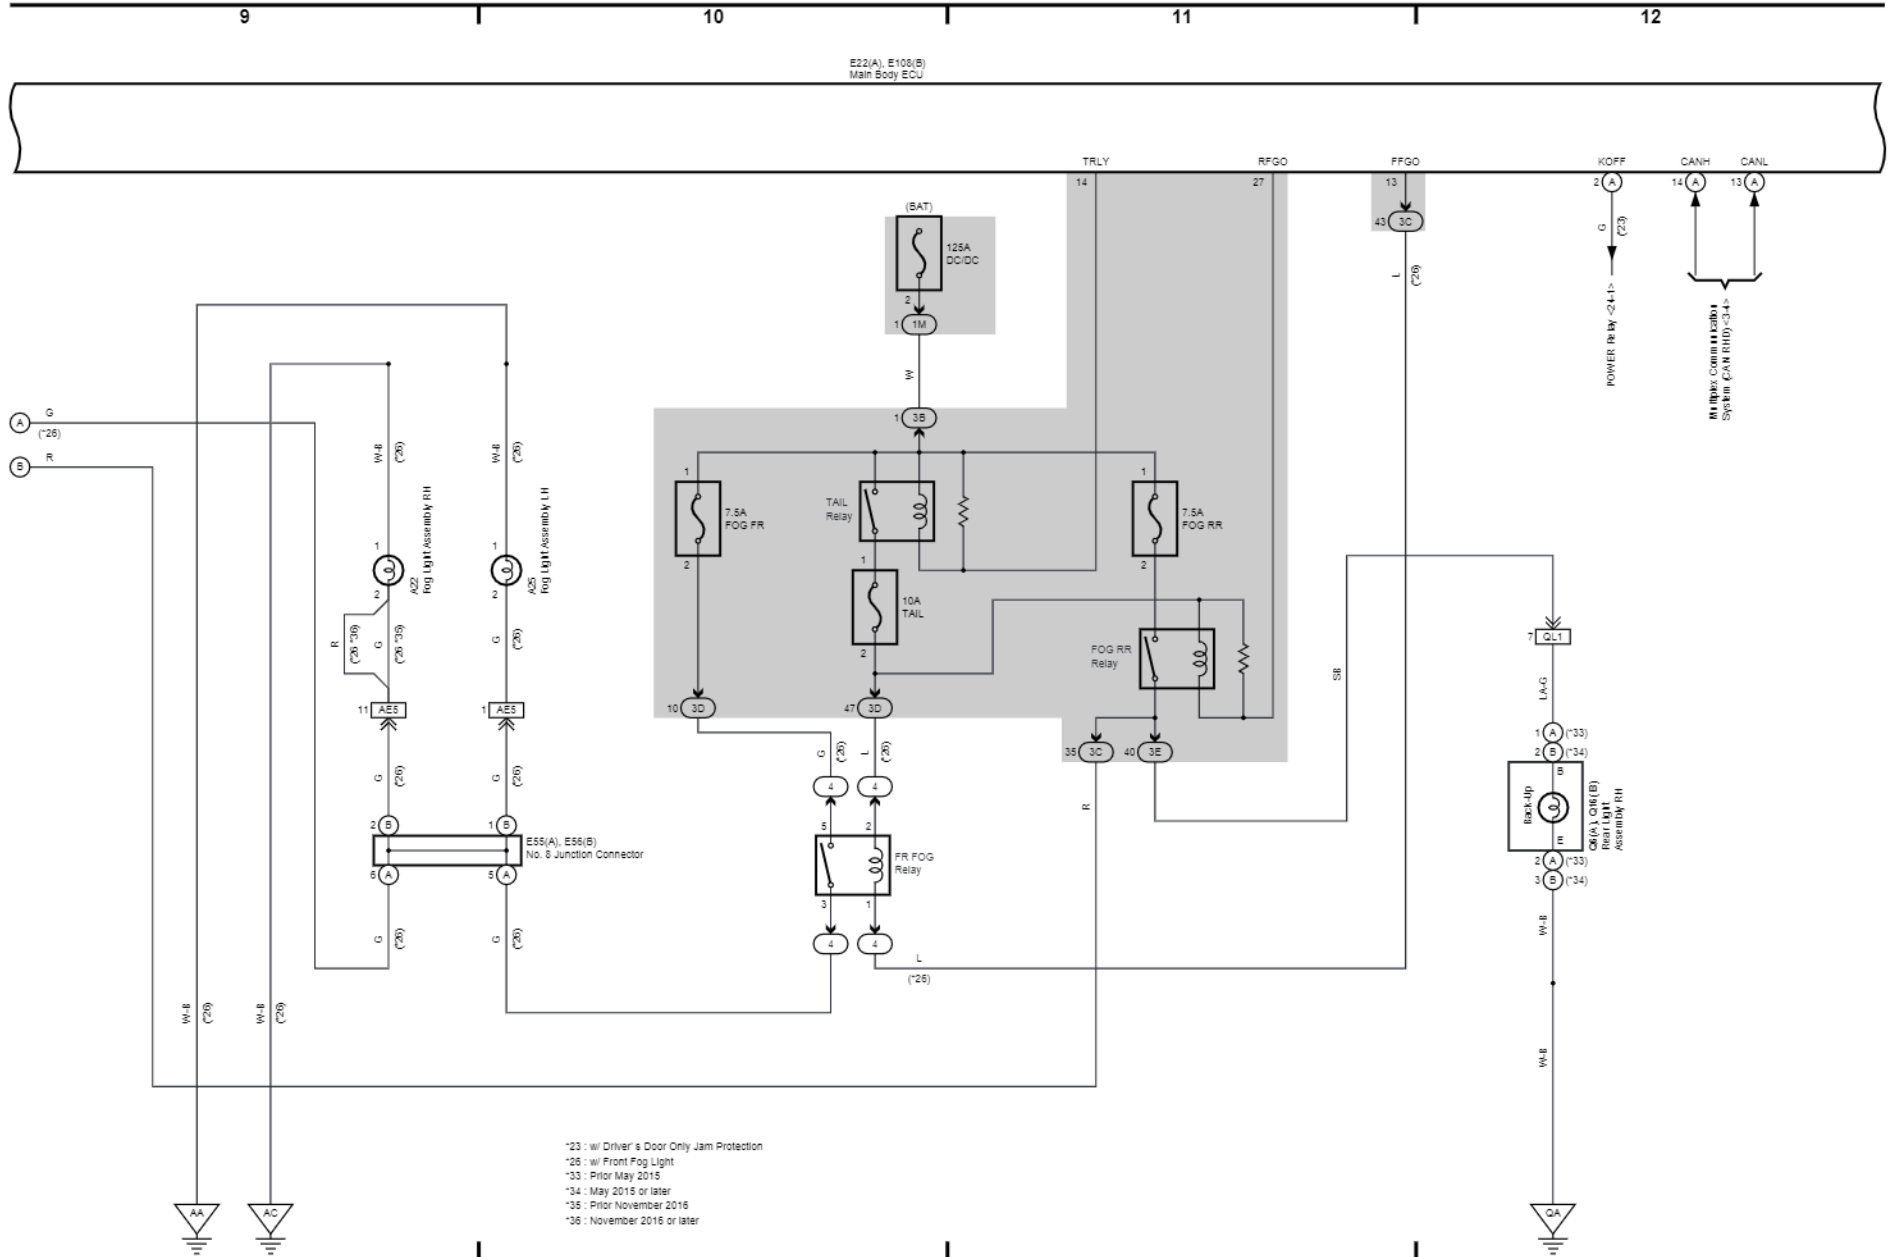

Back Door Opener (LHD)

29

30

31

32

Headlight (RHD)

Front Fog Light (RHD)

Rear Fog Light (RHD)