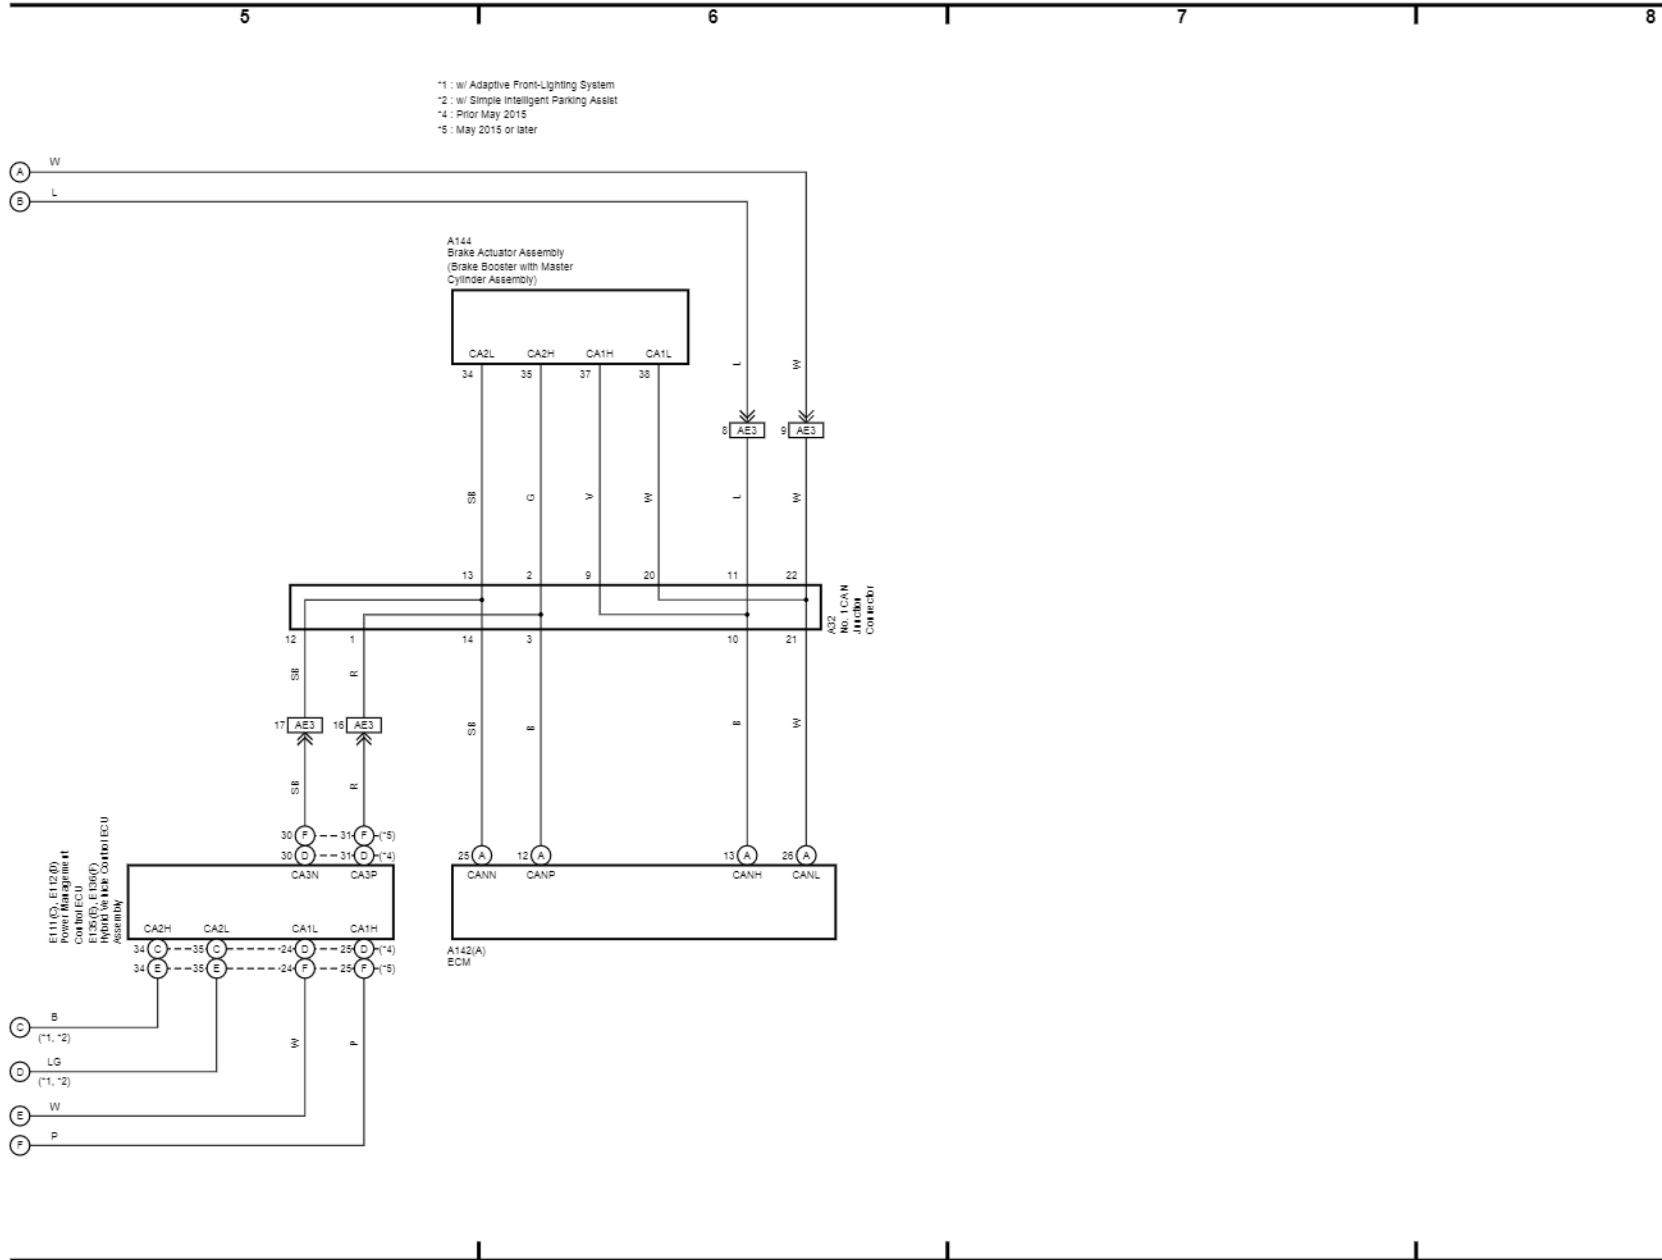

2 AURIS Hybrid Vehicle (Cont' d)

Multiplex Communication System (CAN LHD)