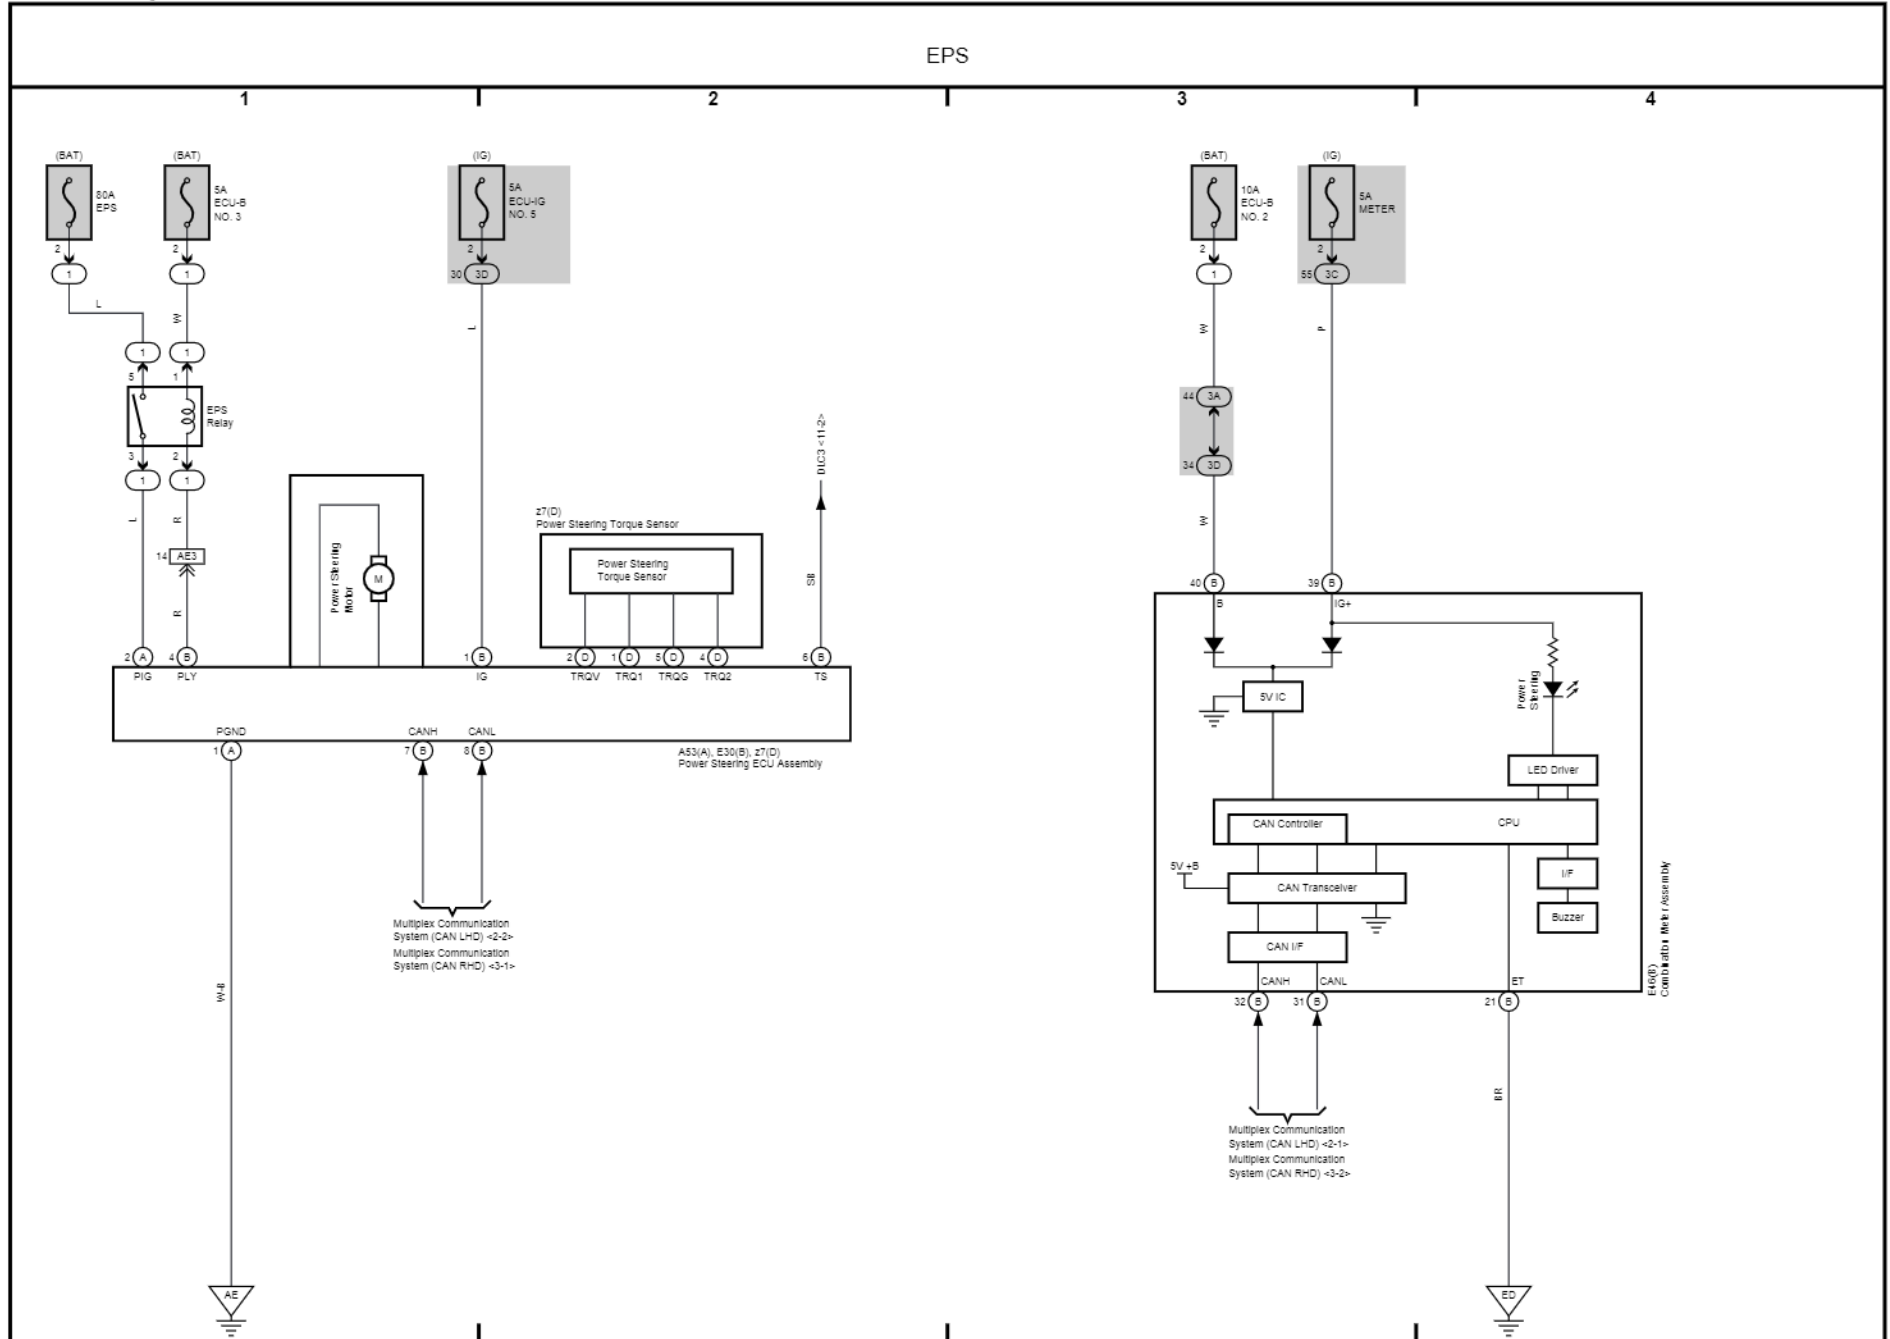

Power Window (RHD Driver's Door Only Jam Protection)

Power Window (RHD Driver' s Door Only Jam Protection)

25 AURIS Hybrid Vehicle

EPS

Power Seat

1 | 2 | 3 | 4

27 AURIS Hybrid Vehicle

Roof Sunshade System