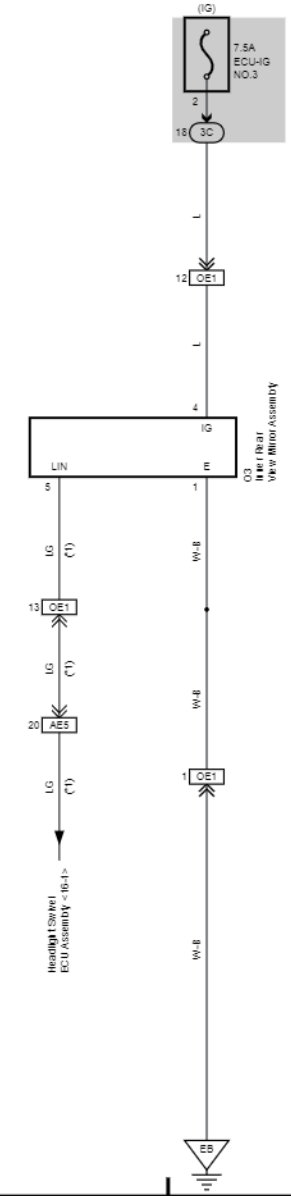

*1 : w/ Automatic High Beam System