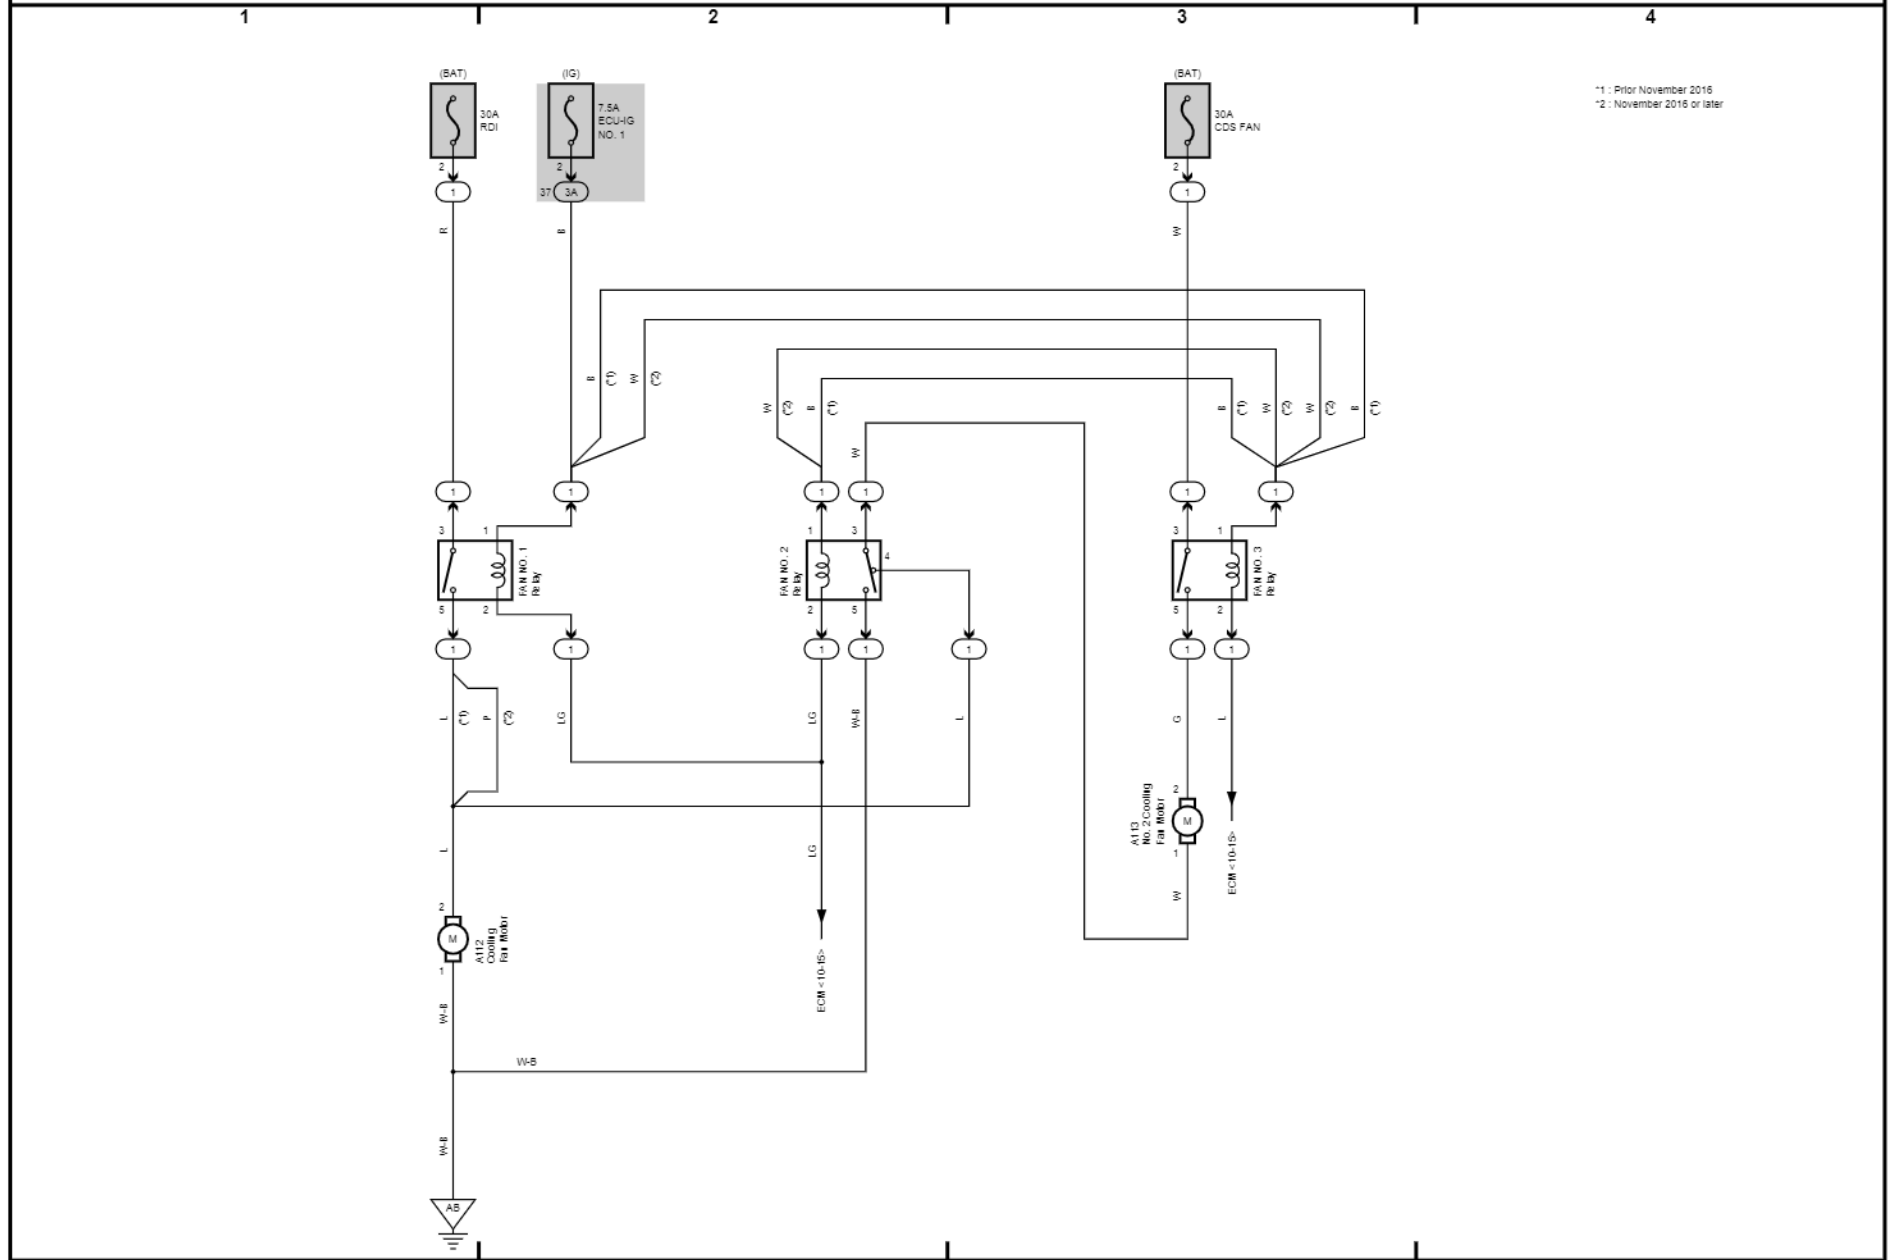

41 AURIS Hybrid Vehicle

Cooling Fan