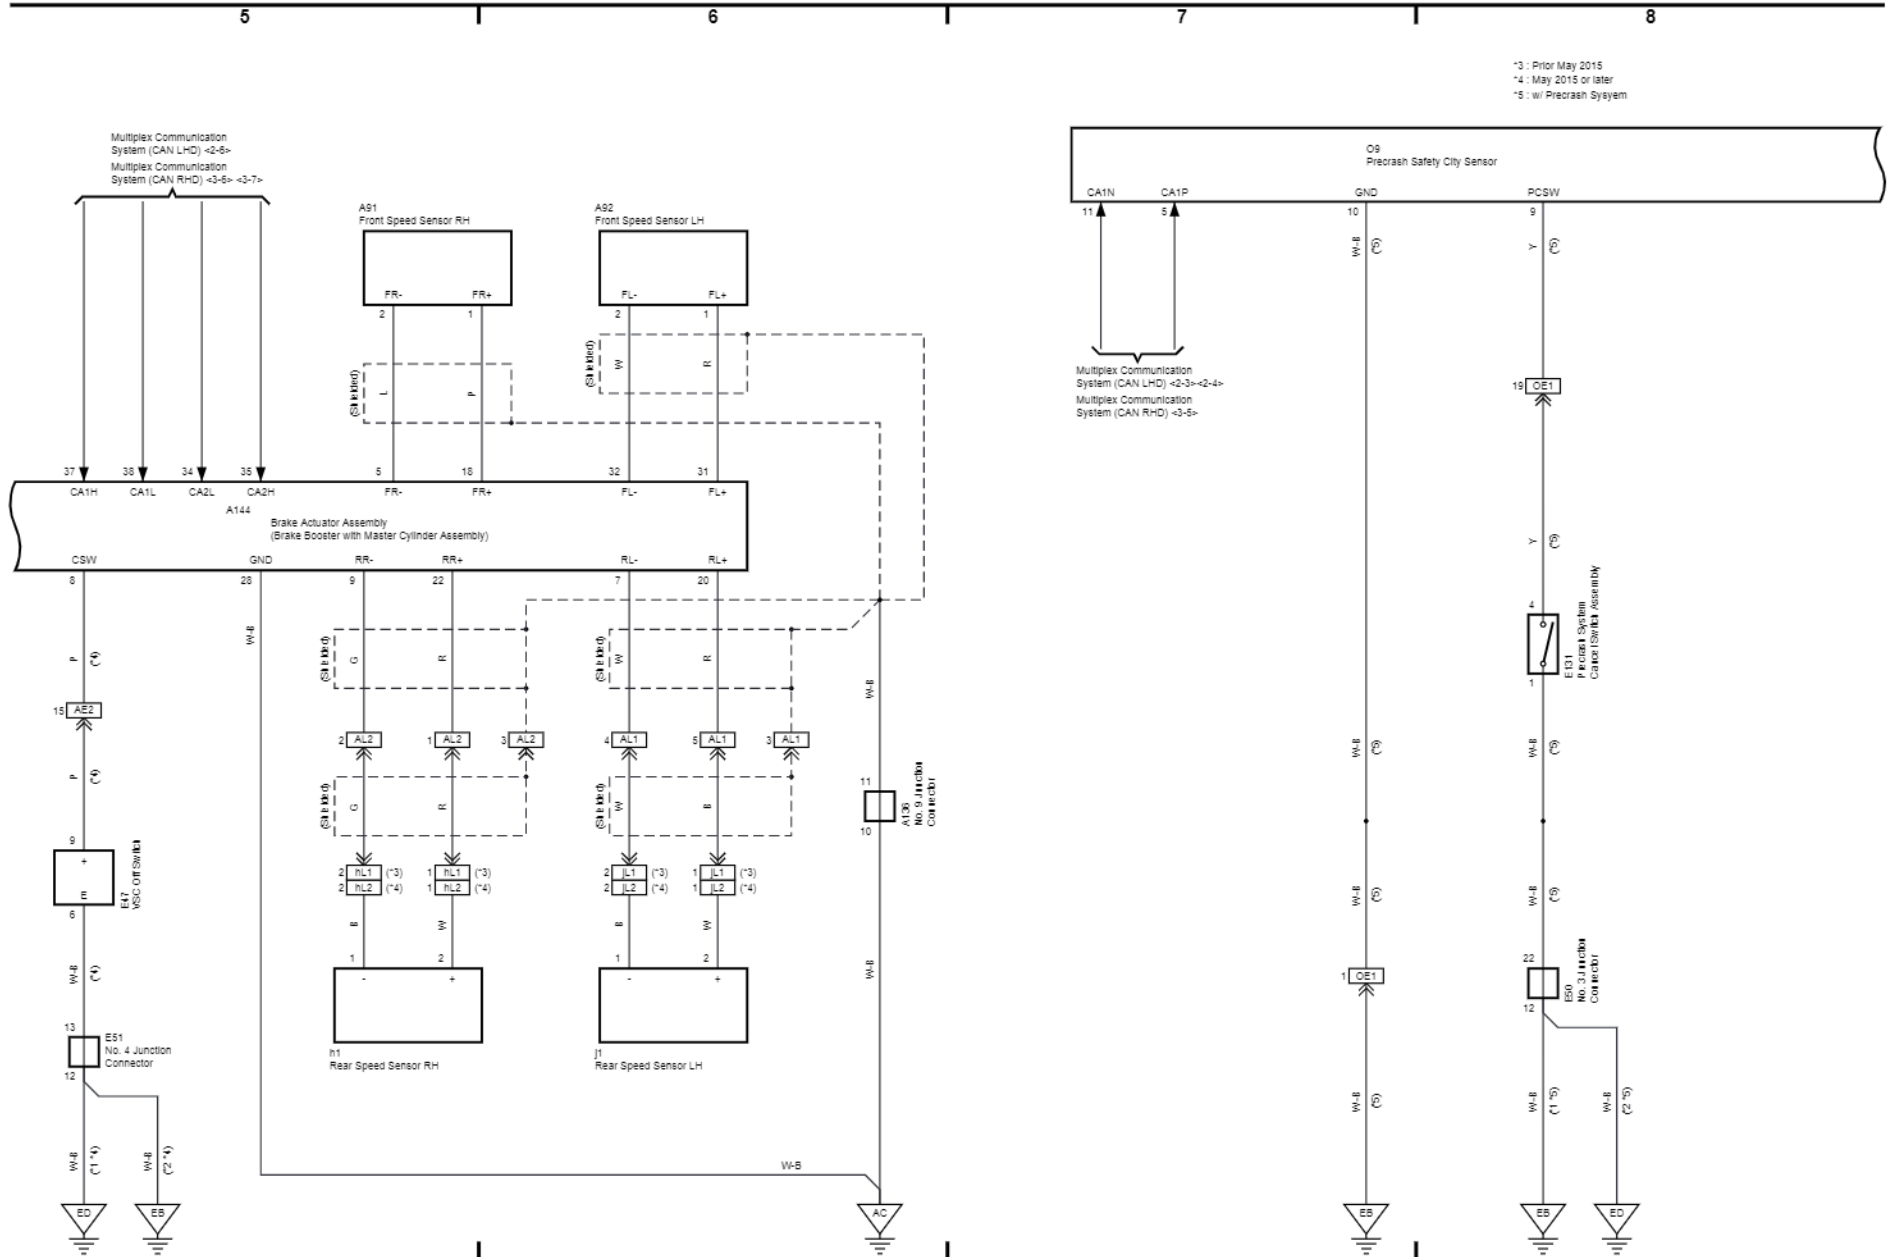

5 | | 6 | | 7 | | 8

17 AURIS Hybrid Vehicle

Headlight Beam Level Control

ABS, Brake Assist, EBD, Hill-Start Assist Control, Lane Departure Alart System, Precrash System, TRC and VSC

ABS, Brake Assist, EBD, Hill-Start Assist Control, Lane Departure Alart System, Precrash System, TRC and VSC