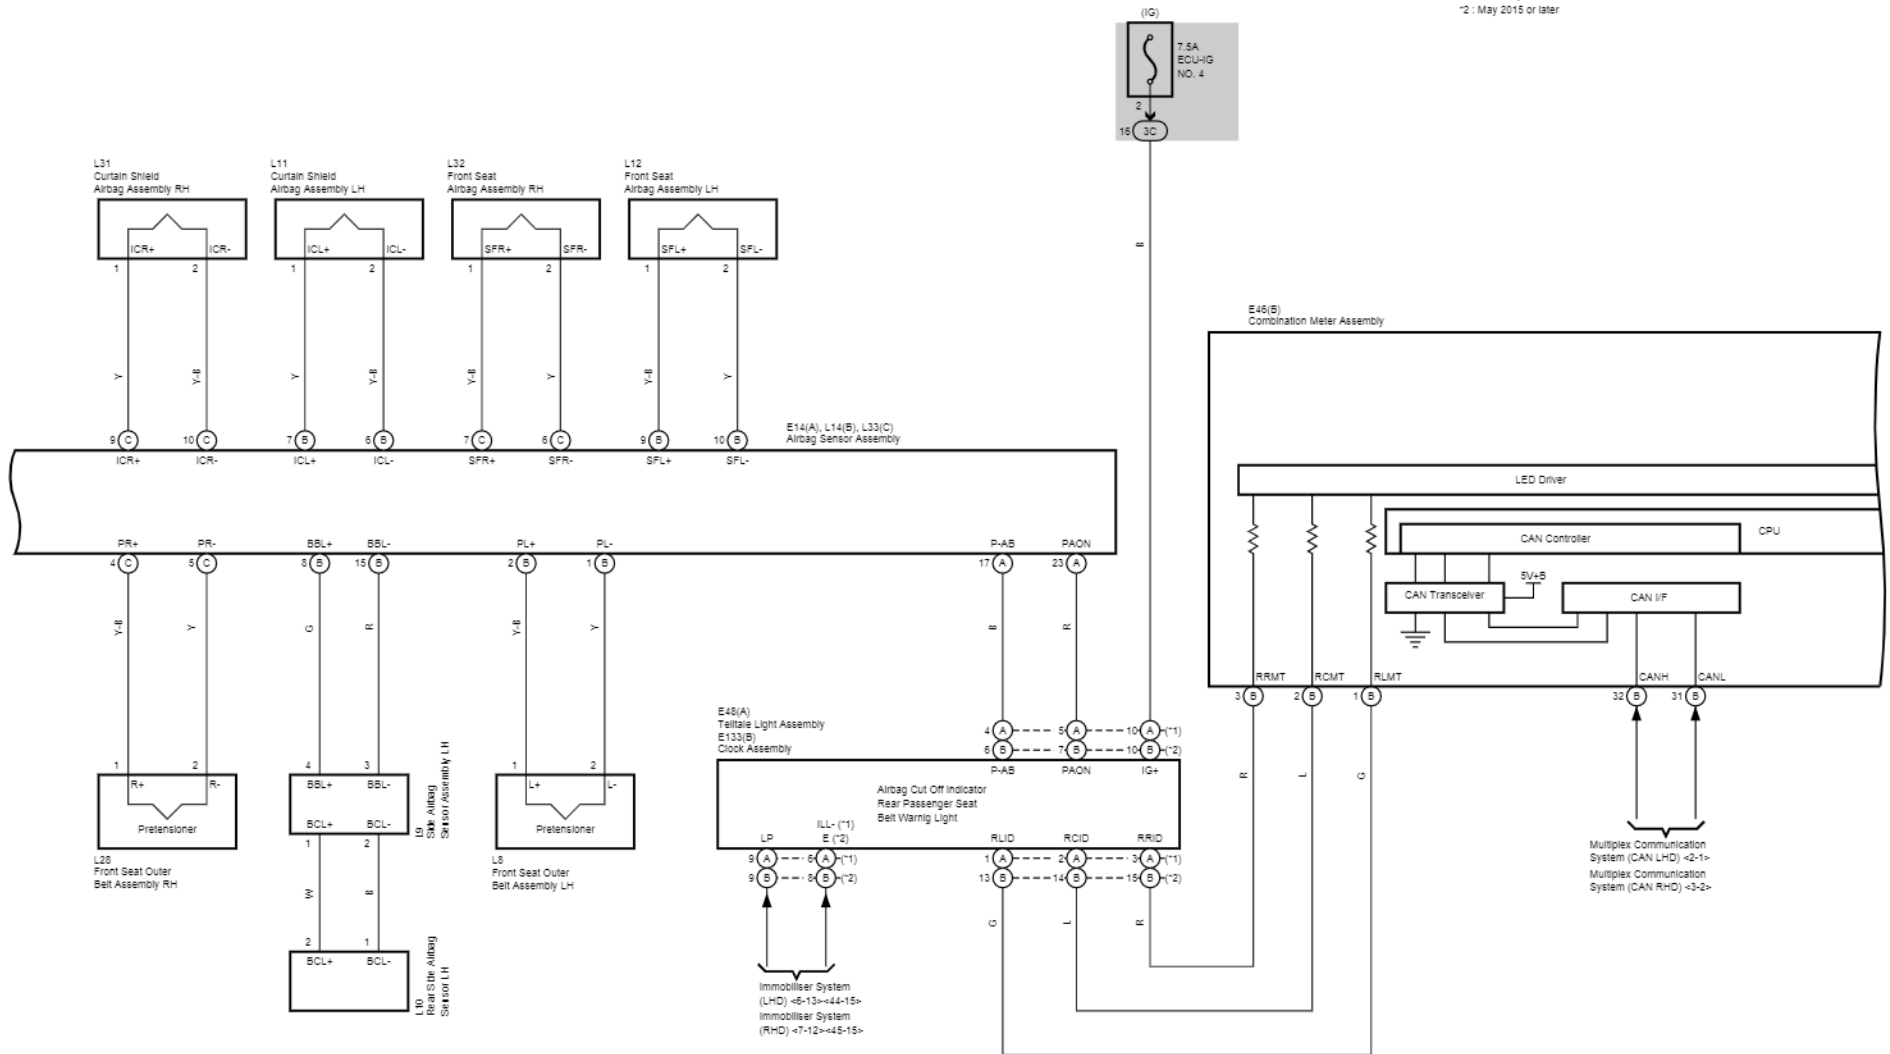

8

*1: Prior May 2015
*2: May 2015 or later

Seat Belt Warning

Double Locking

Power Window (LHD 4-Door Jam Protection)

*3 : Prior November 2016
 *4 : November 2016 or later

Power Window (LHD 4-Door Jam Protection)