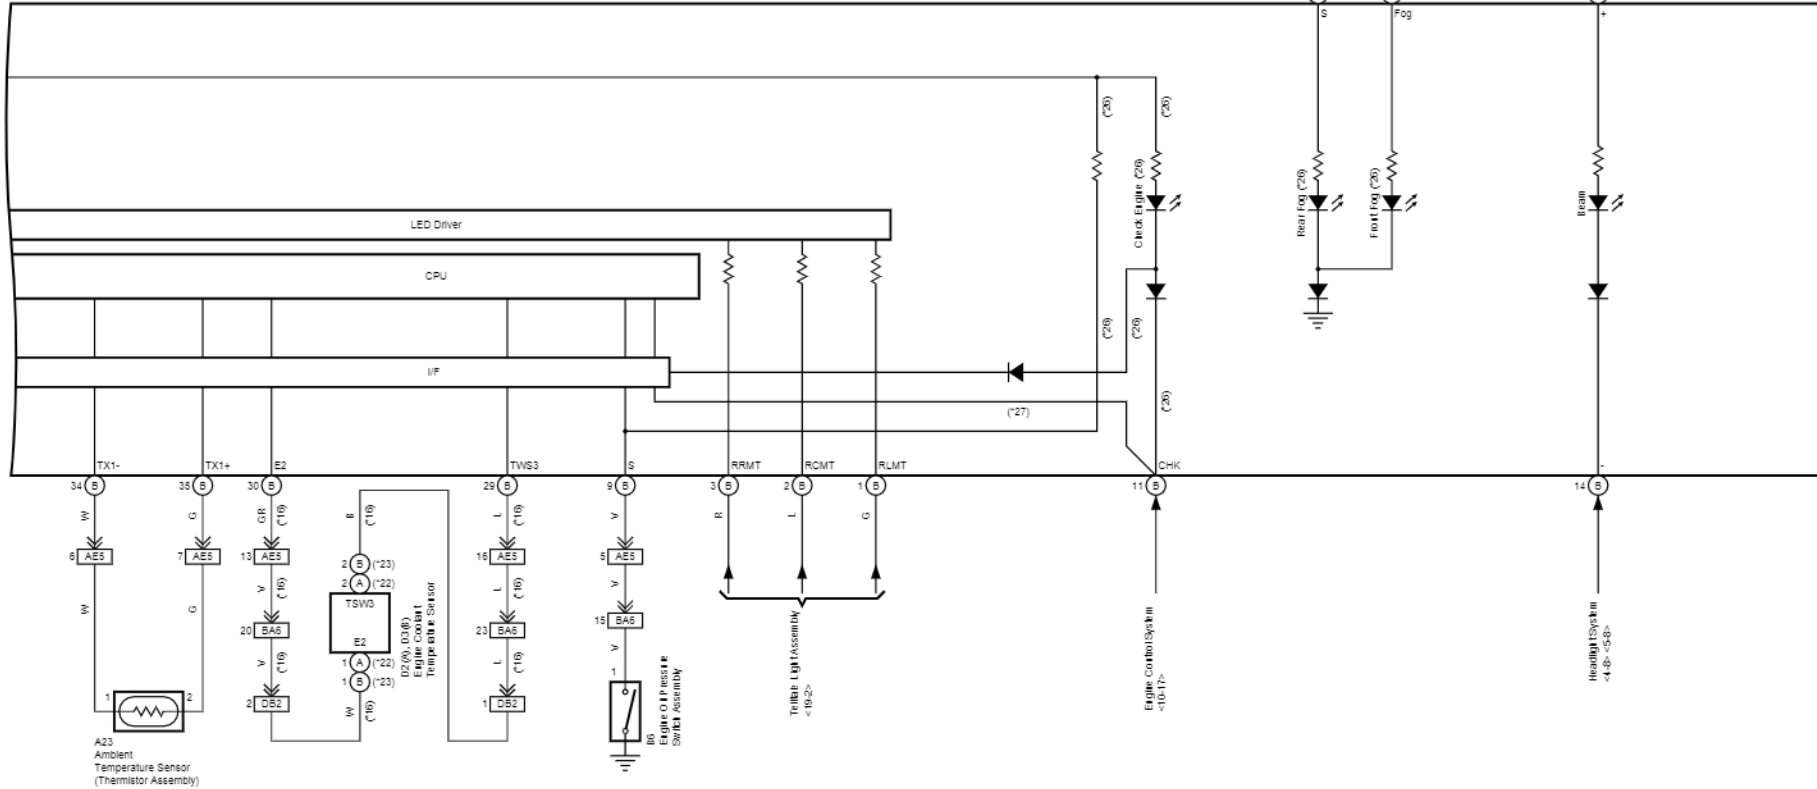

Combination Meter

9

10

11

12

- *16 : w/ Engine Coolant Temperature Sensor
- *22 : Prior Jun. 2013
- *23 : Jun. 2013 or later
- *26 : Prior November 2016
- *27 : November 2016 or later

E45(A), E46(B)
Combination Meter Assembly