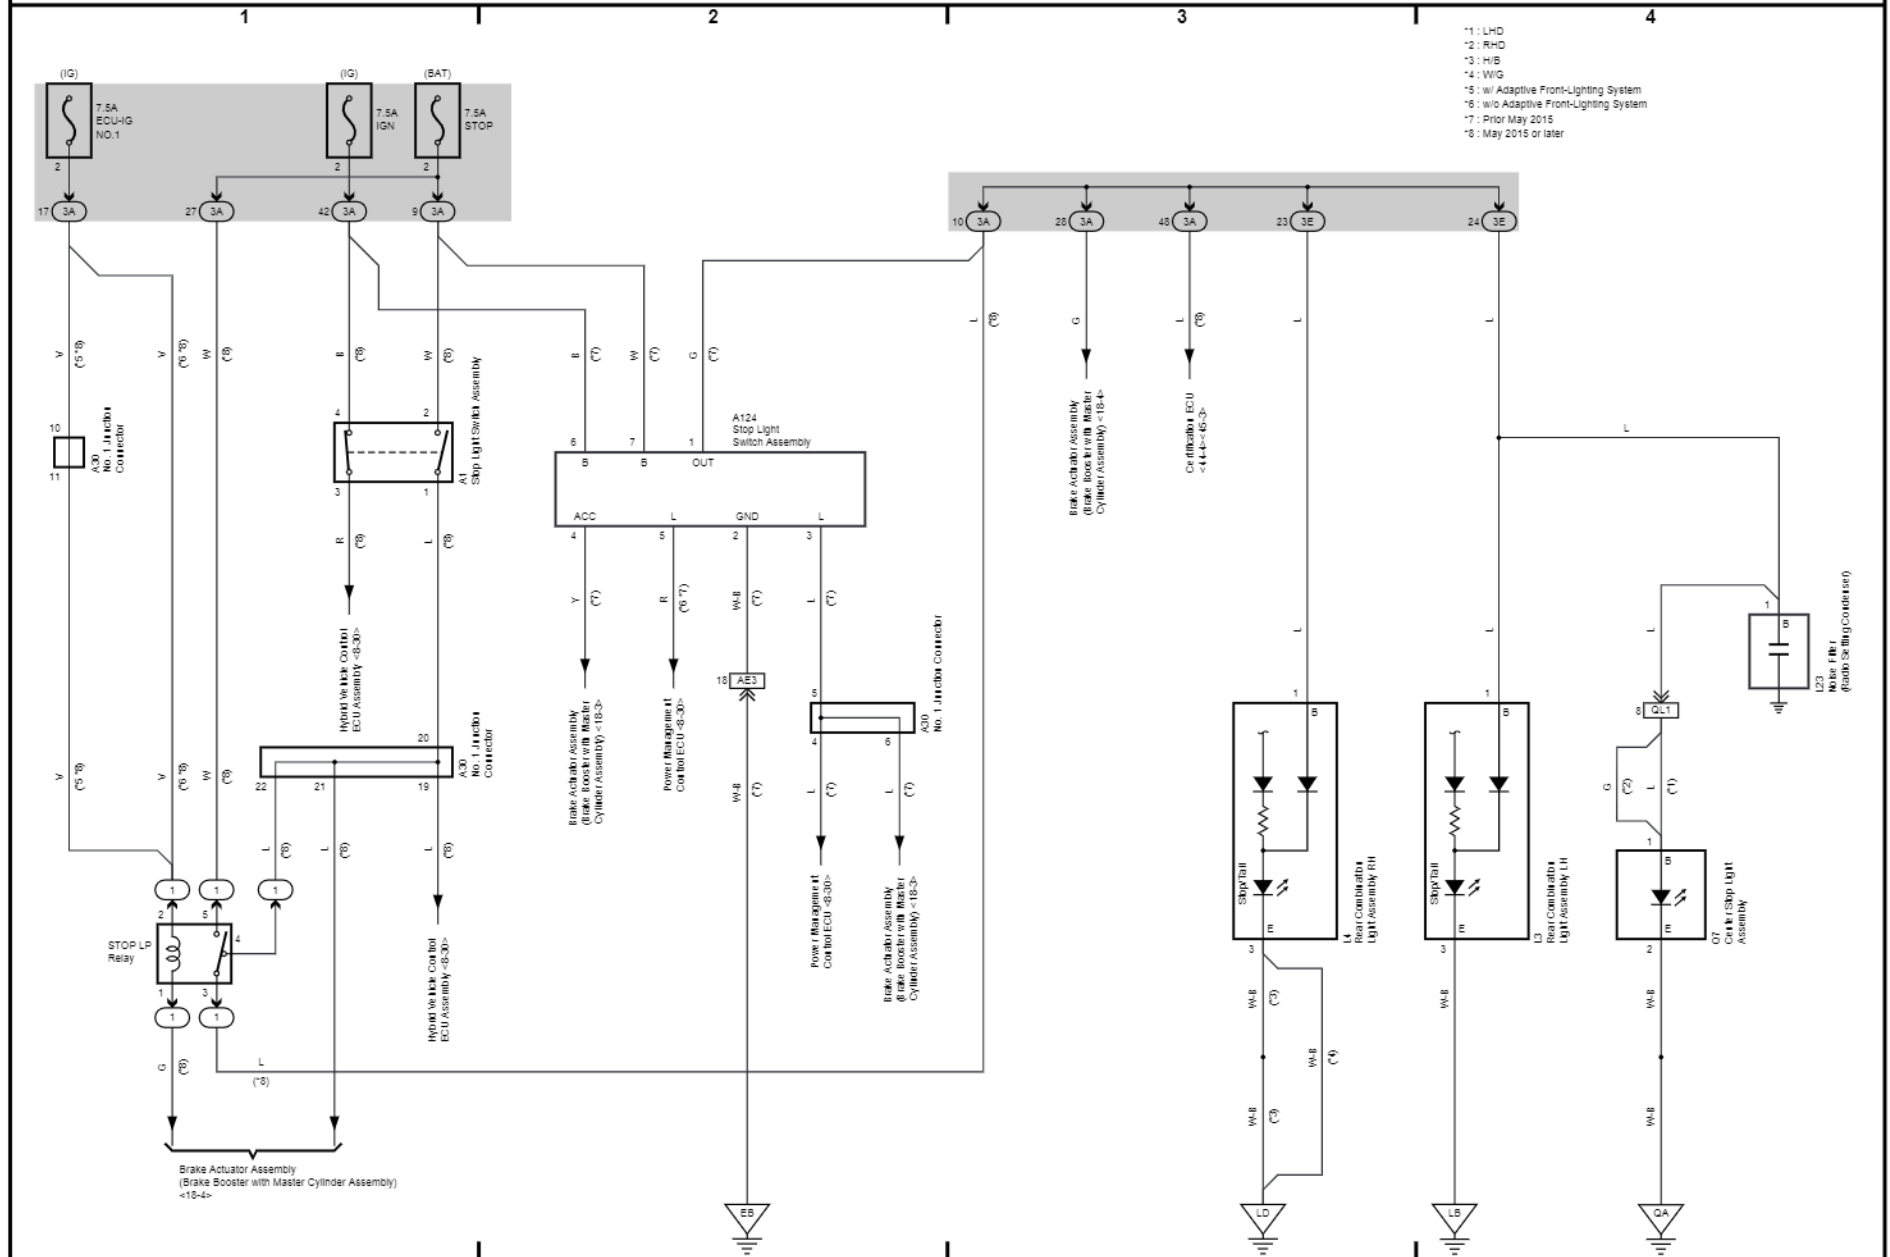

14 AURIS Hybrid Vehicle

Stop Light