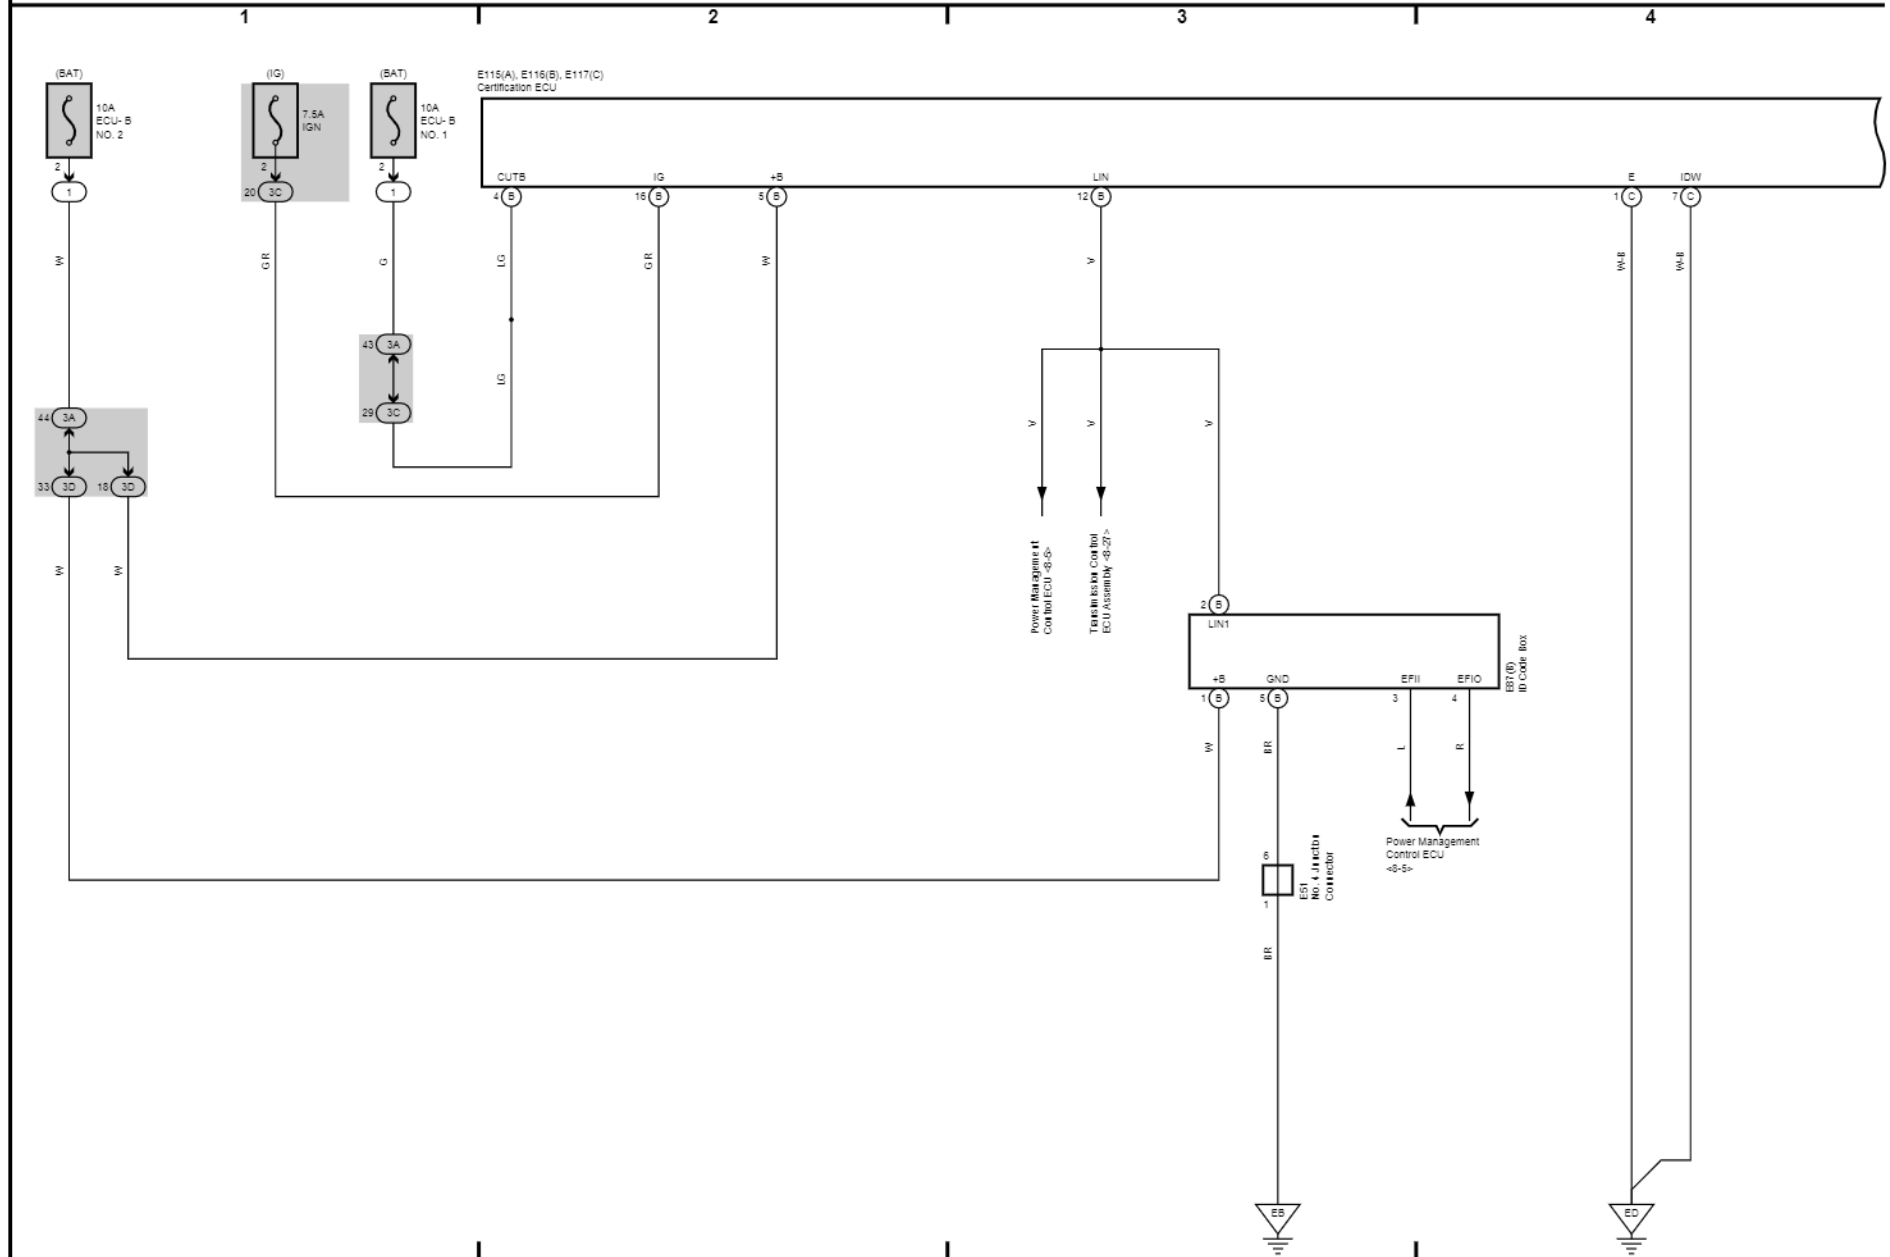

Entry & Start System (RHD Prior May 2015), Immobiliser System (RHD Prior May 2015), Starting (RHD Prior May 2015) and Wireless Door Lock Control (RHD Prior May 2015)