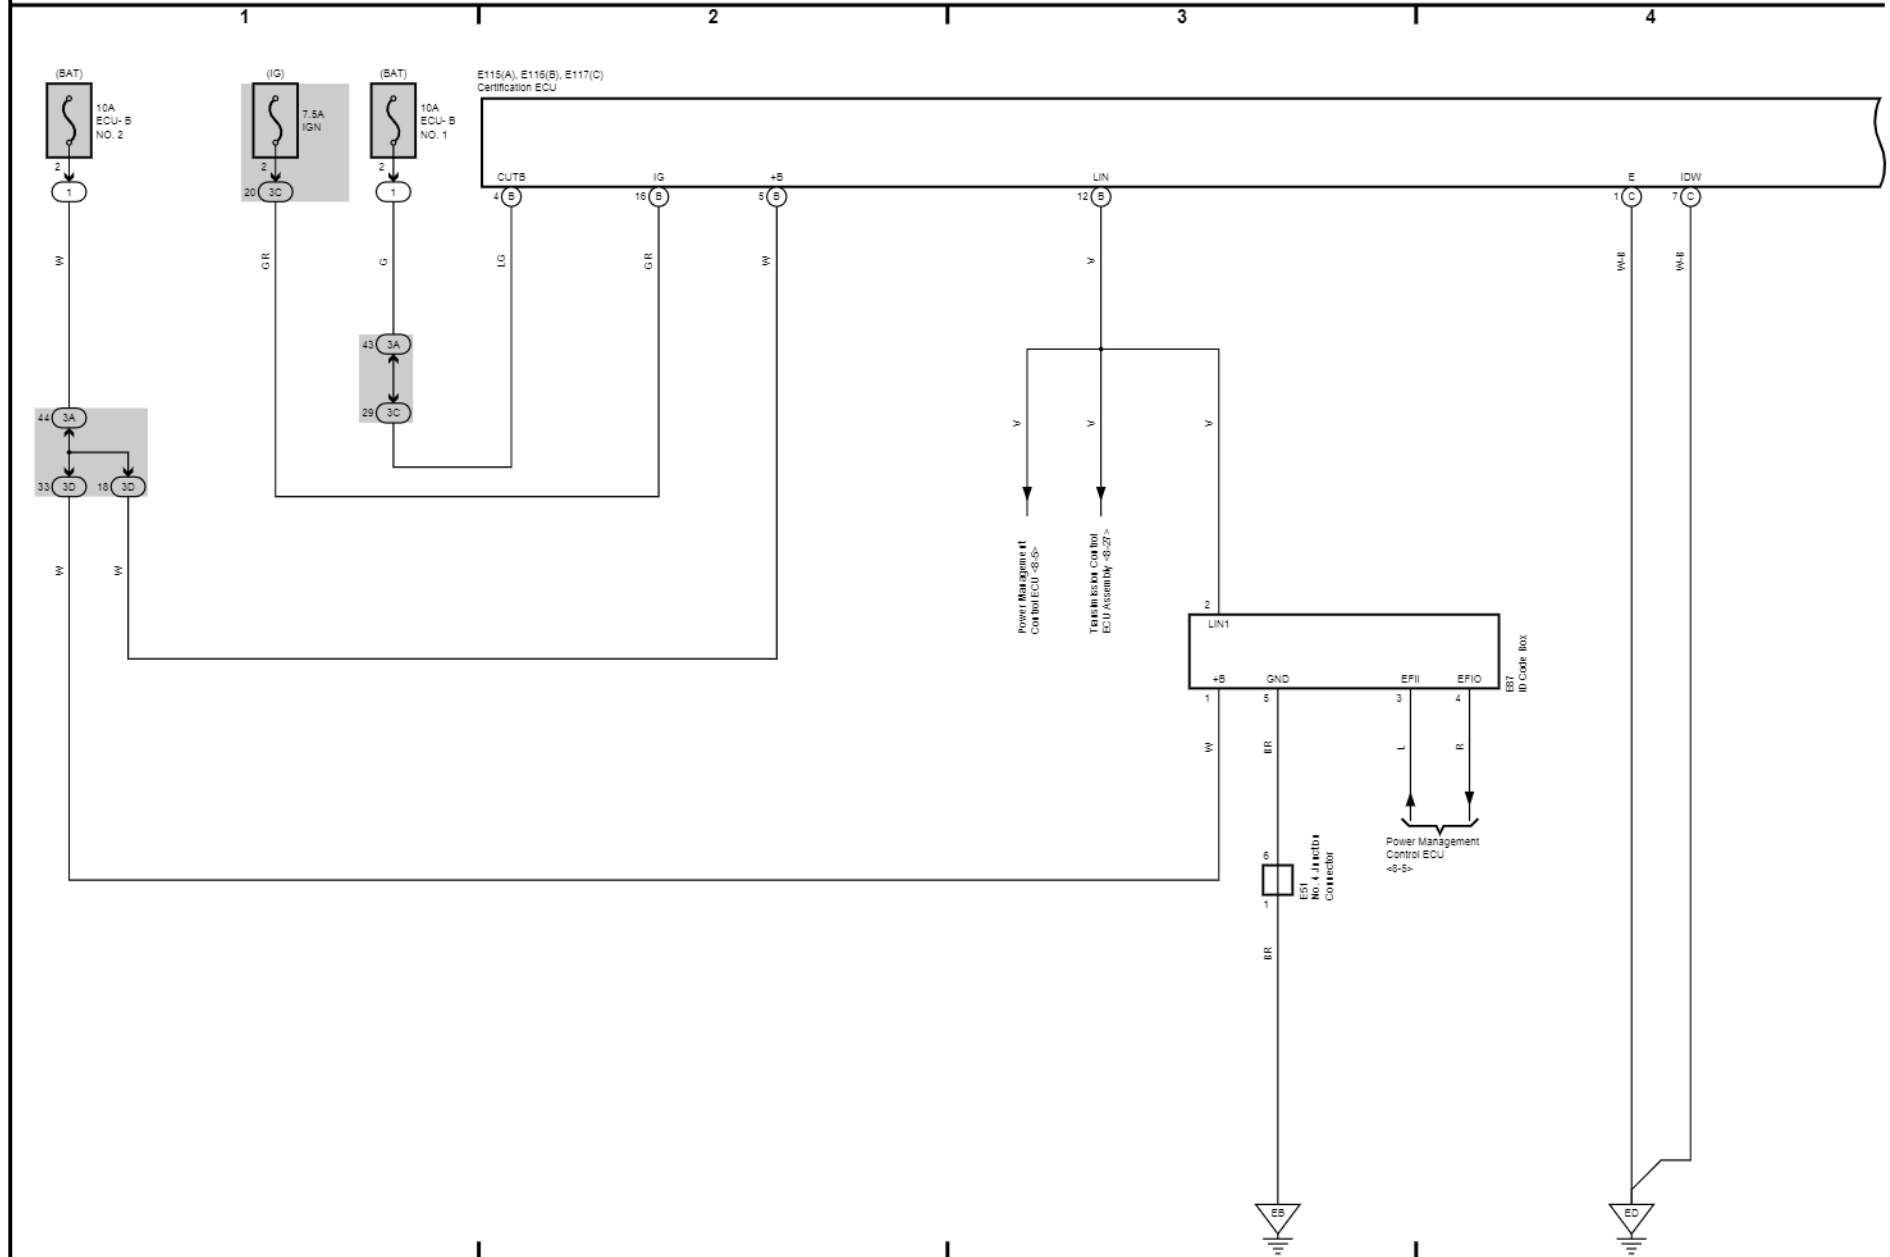

31

32

E22(A), E106(B)
Main Body ECU

*26 : w/ Entry Function
*31 : w/o Entry Function

Entry & Start System (LHD Prior May 2015), Immobiliser System (LHD Prior May 2015), Starting (LHD Prior May 2015) and Wireless Door Lock Control (LHD Prior May 2015)