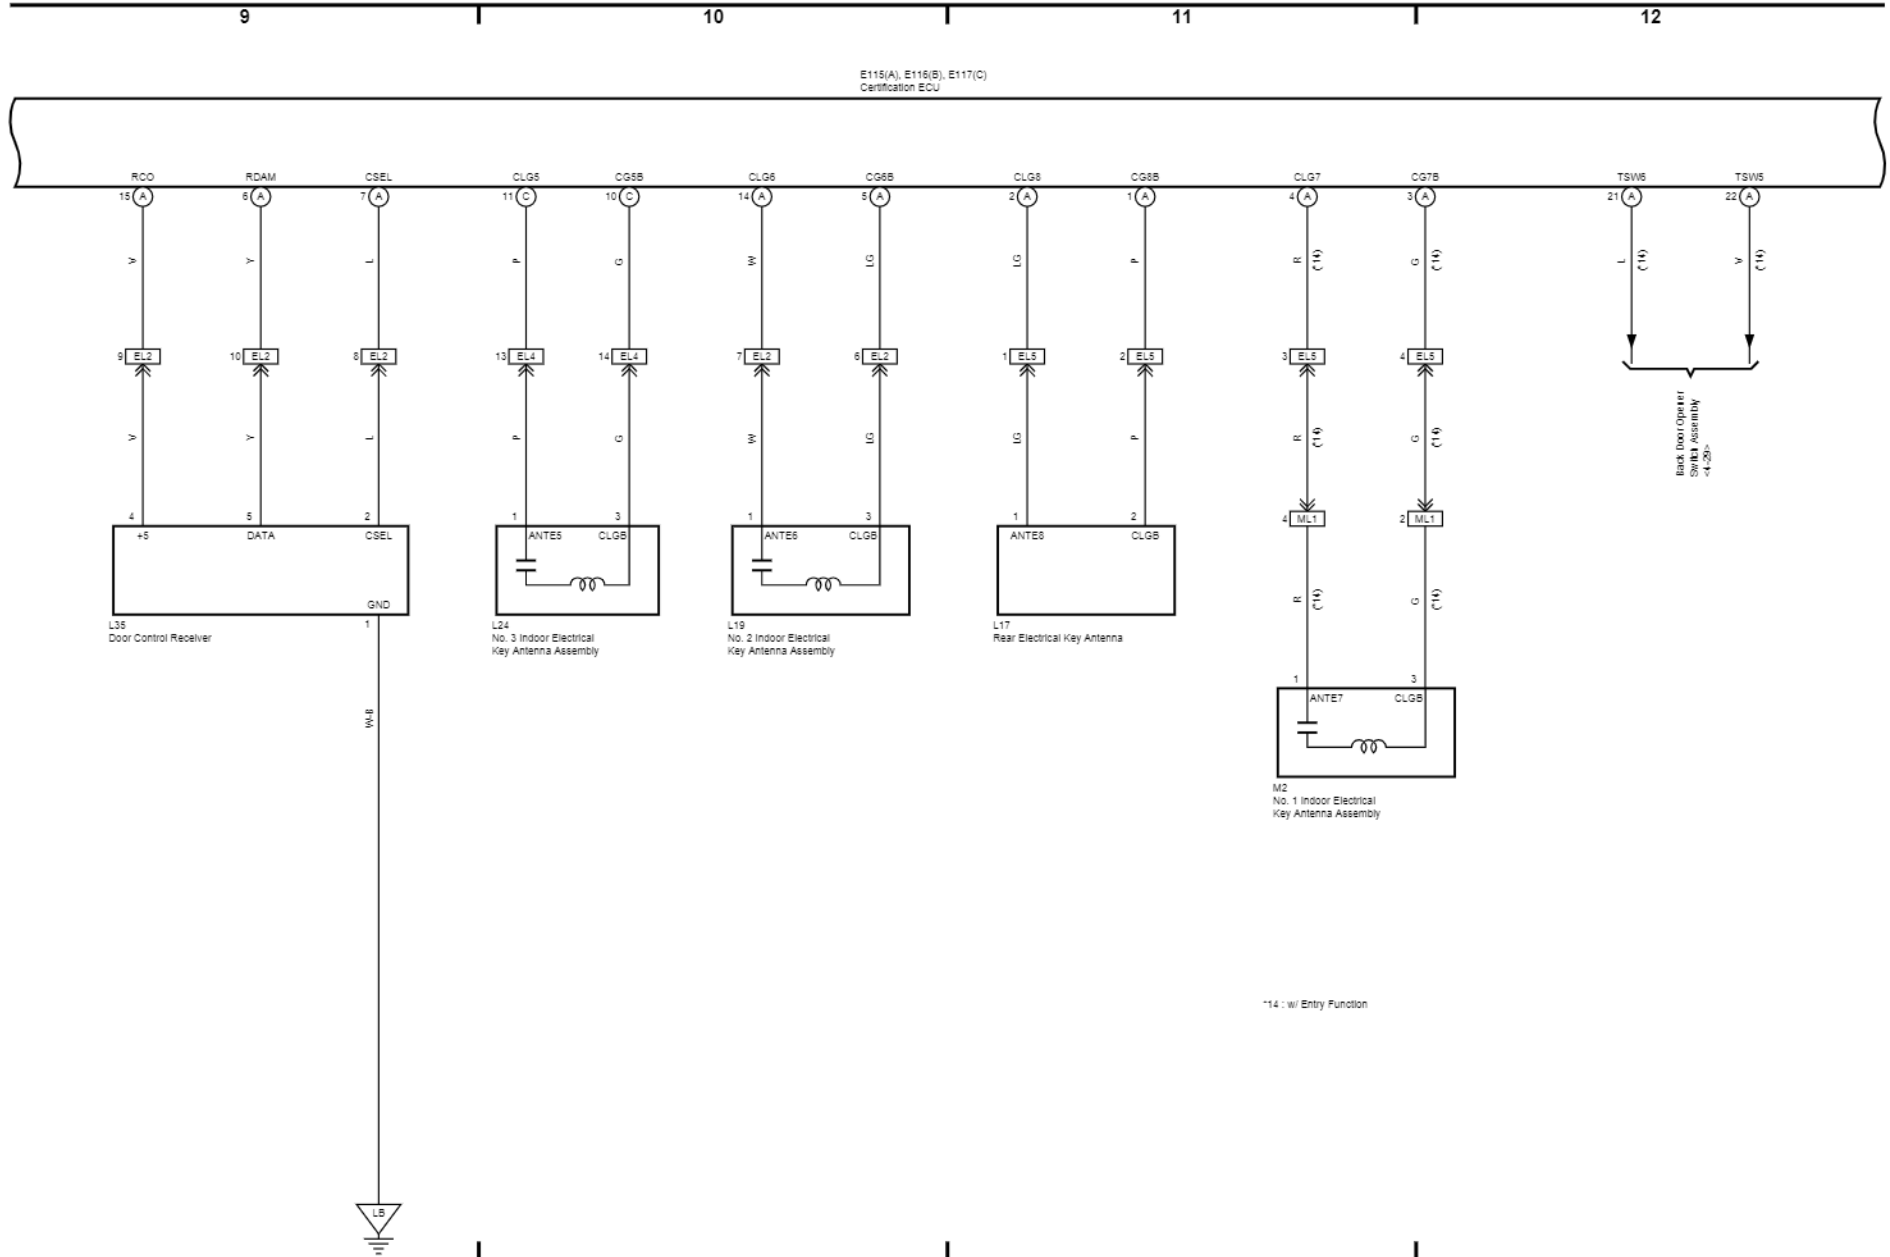

Entry & Start System (LHD Prior May 2015), Immobiliser System (LHD Prior May 2015), Starting (LHD Prior May 2015) and Wireless Door Lock Control (LHD Prior May 2015)