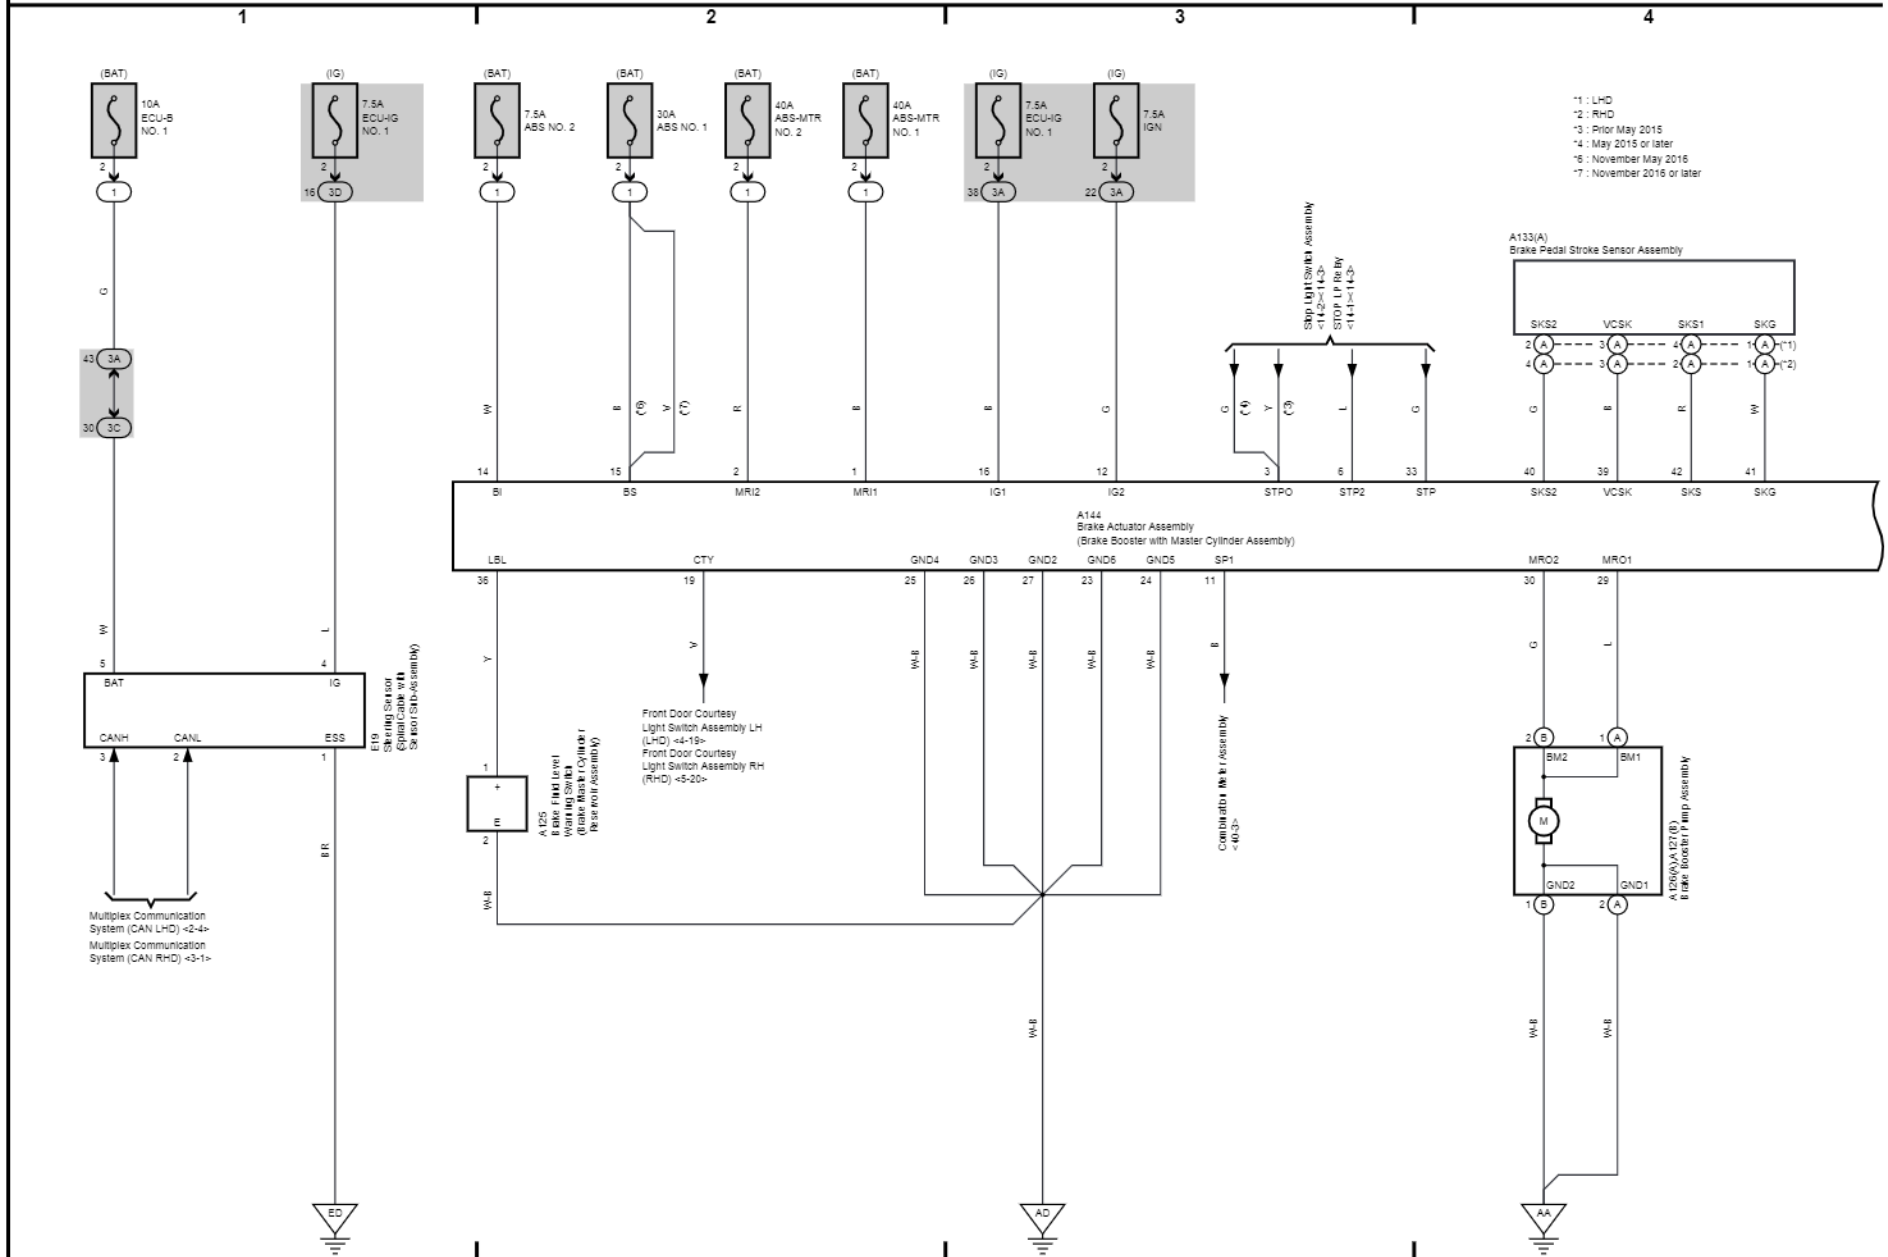

5 | | 6 | | 7 | | 8

17 AURIS Hybrid Vehicle

Headlight Beam Level Control

ABS, Brake Assist, EBD, Hill-Start Assist Control, Lane Departure Alart System, Precrash System, TRC and VSC

ABS, Brake Assist, EBD, Hill-Start Assist Control, Lane Departure Alart System, Precrash System, TRC and VSC