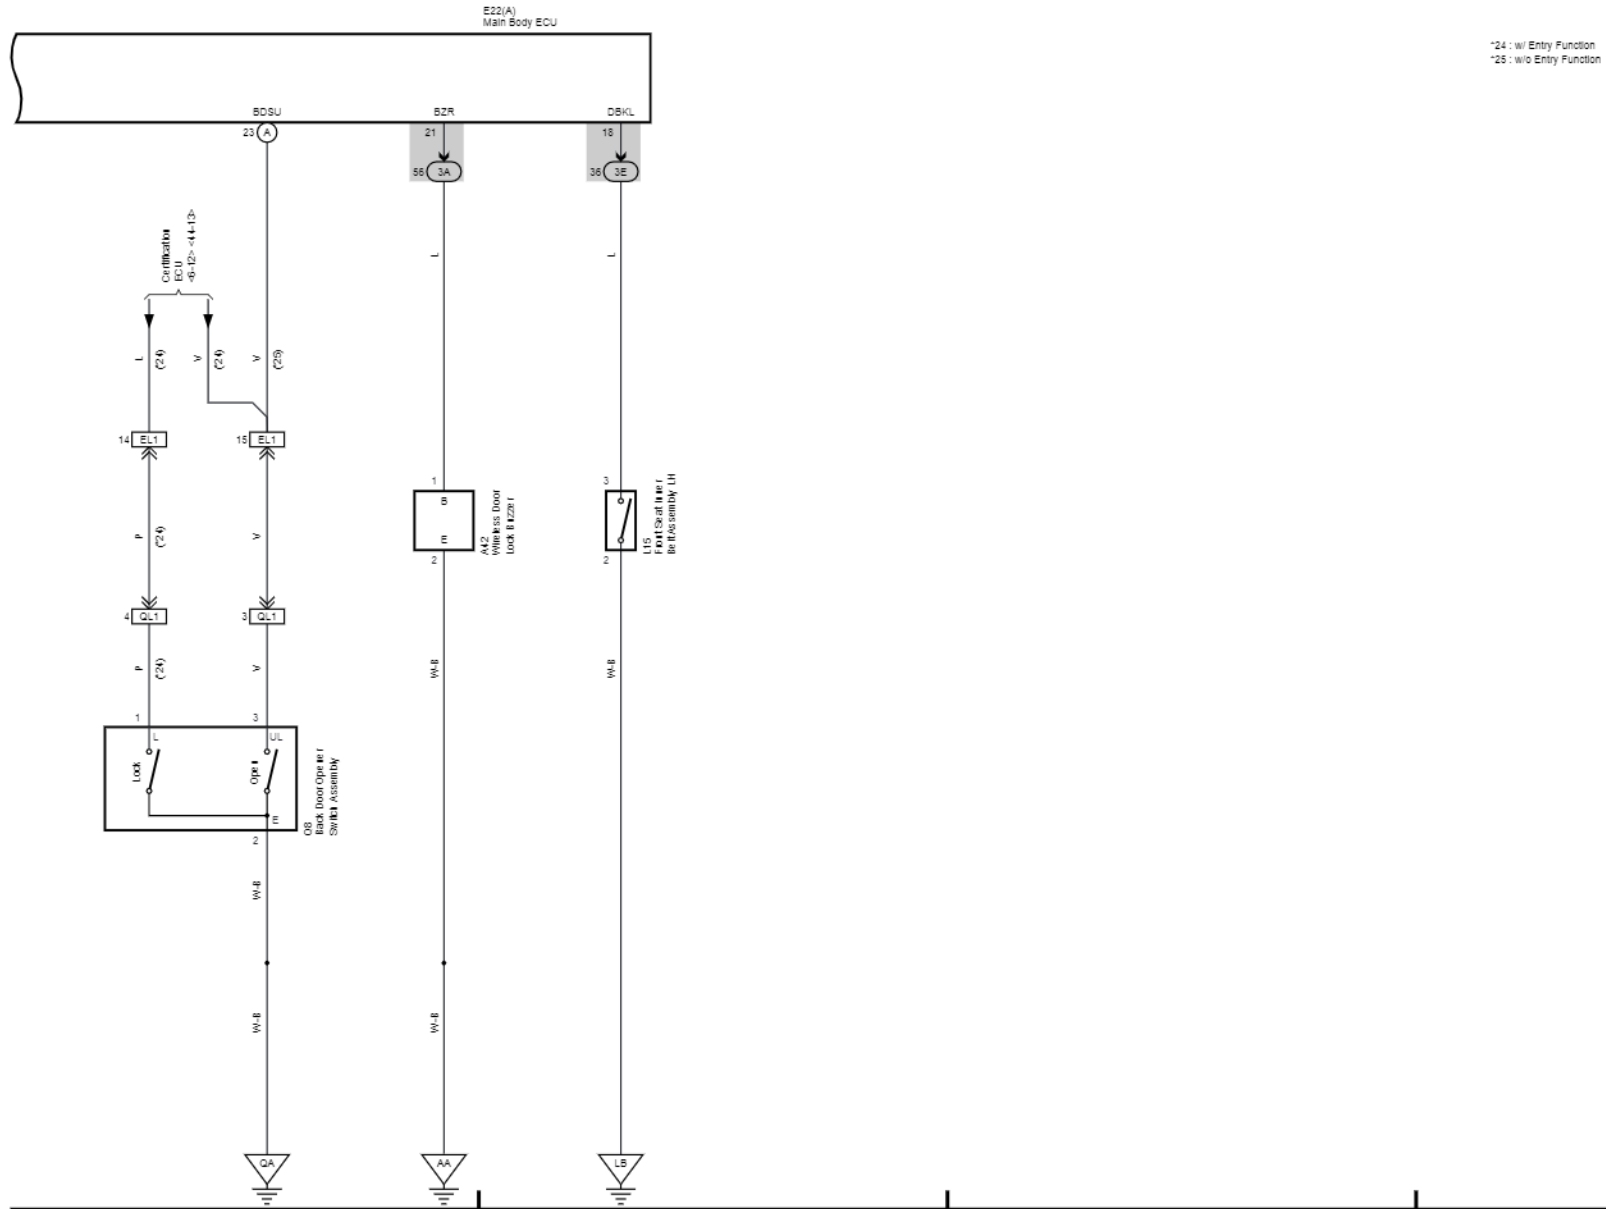

Back Door Opener (LHD)

29

30

31

32

Headlight (RHD)

Front Fog Light (RHD)

Rear Fog Light (RHD)