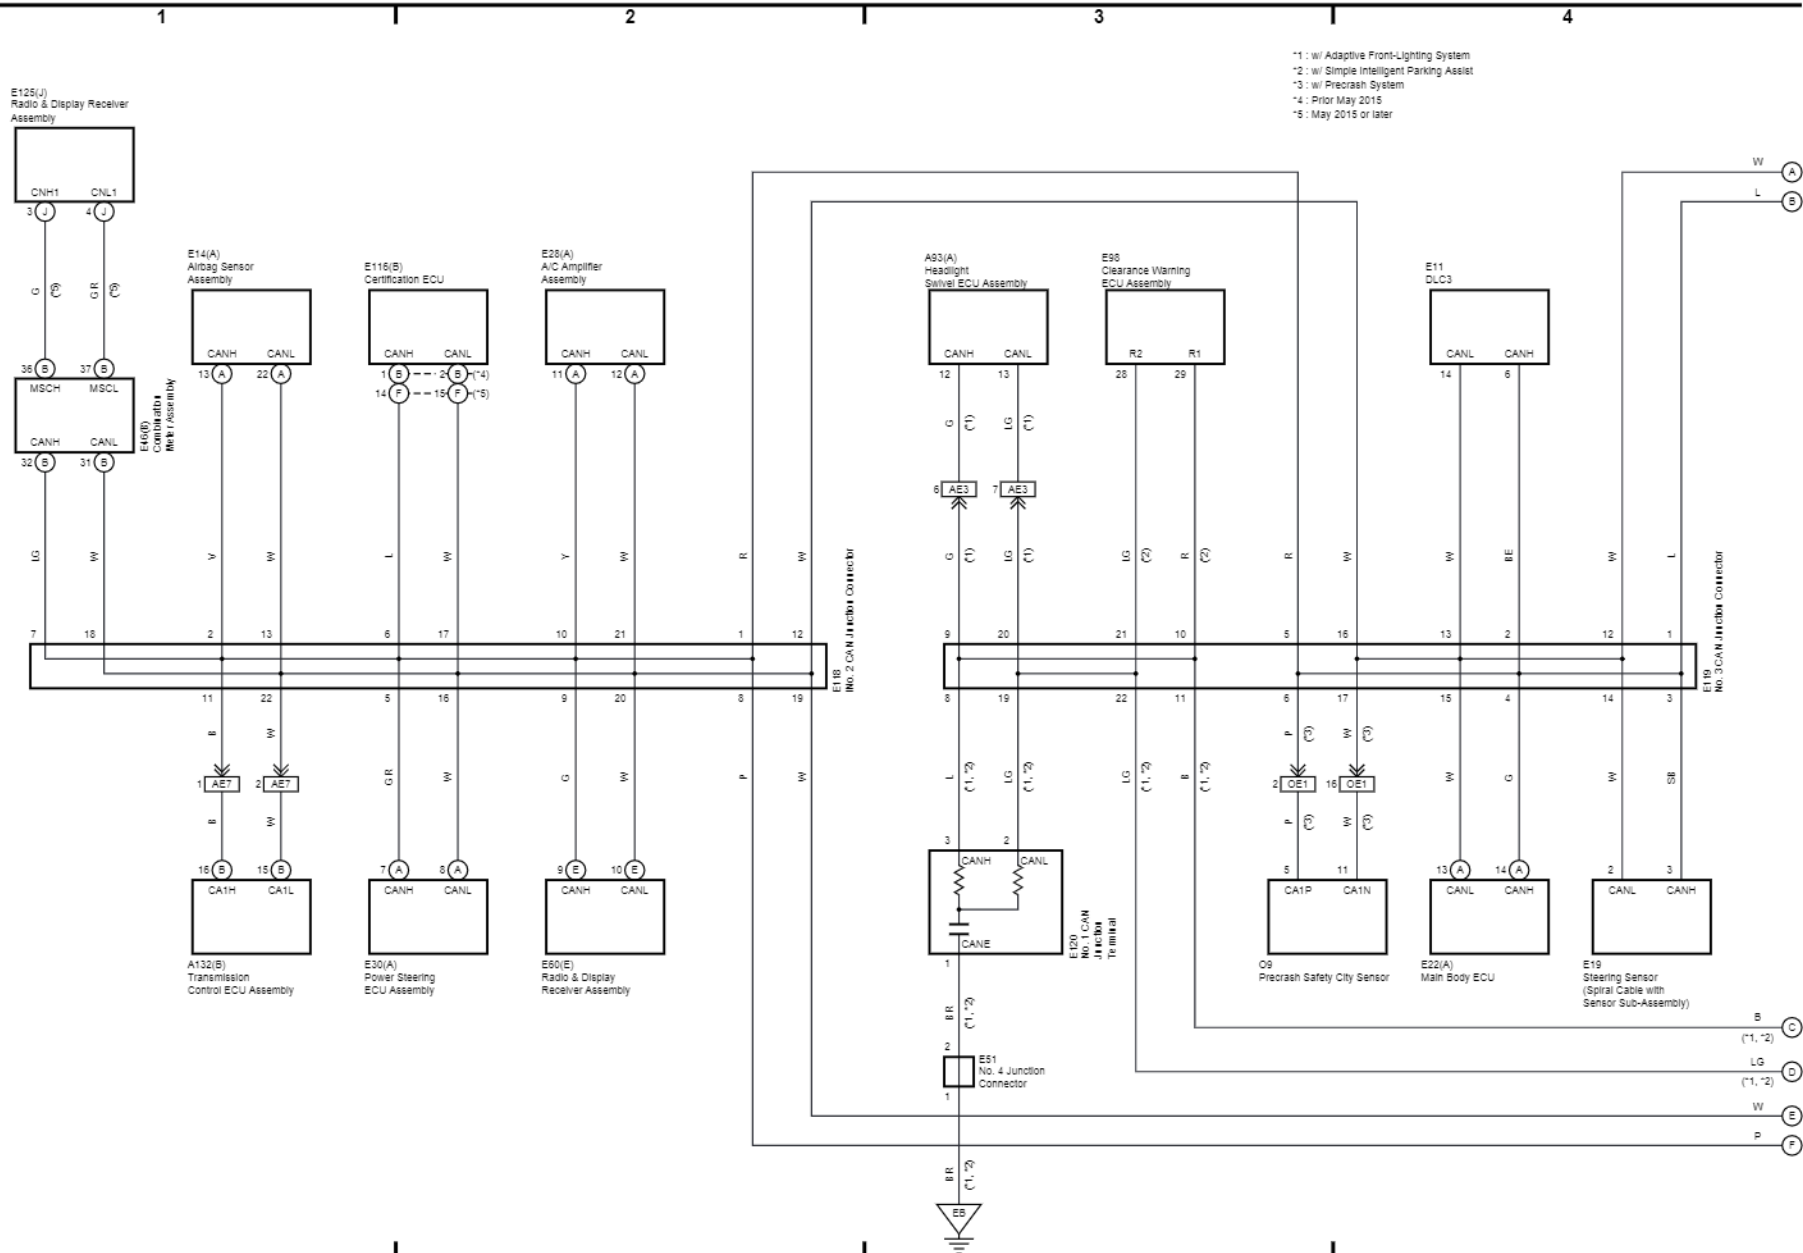

Multiplex Communication System (CAN LHD)