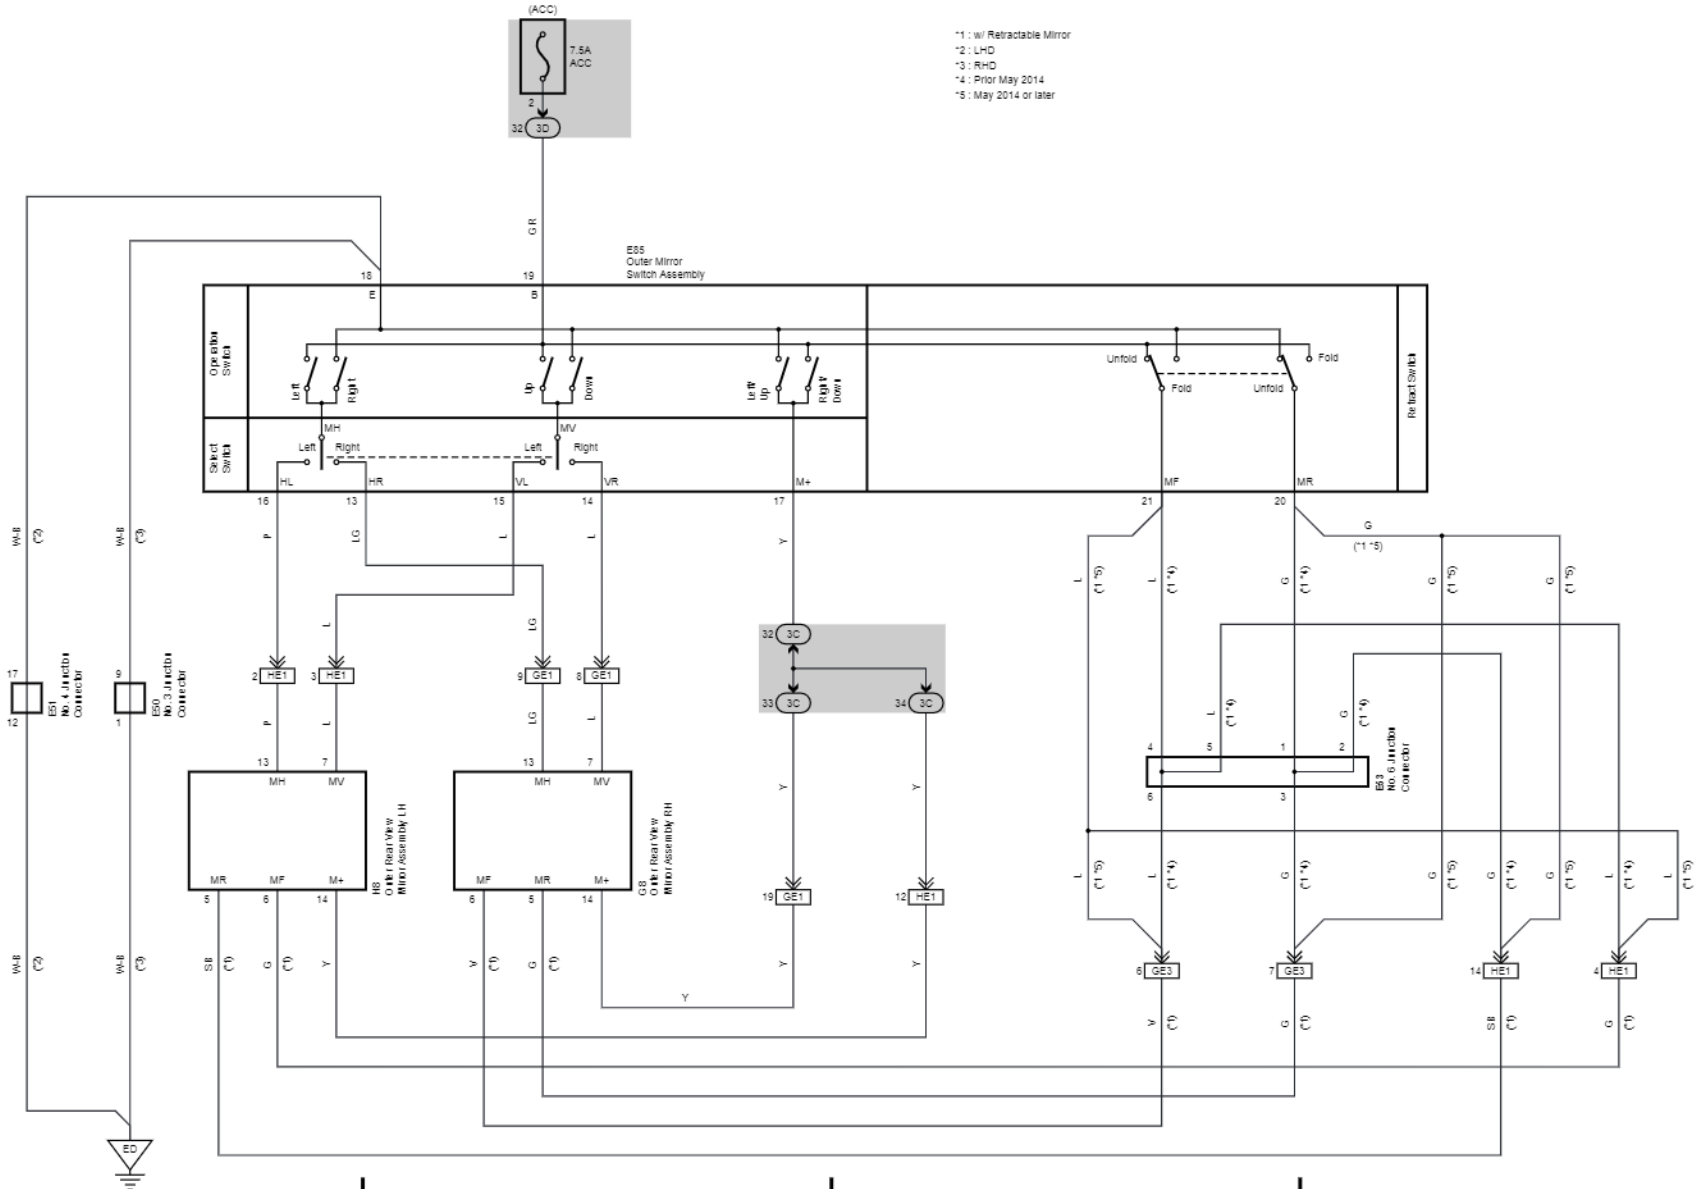

30 AURIS Hybrid Vehicle

Rear Wiper and Washer

Power Outlet

Remote Control Mirror (w/ Automatic Retractable Mirror)

Remote Control Mirror (w/o Automatic Retractable Mirror)

1 | 2 | 3 | 4

- *1: w/ Retractable Mirror
- *2: LHD
- *3: RHD
- *4: Prior May 2014
- *5: May 2014 or later