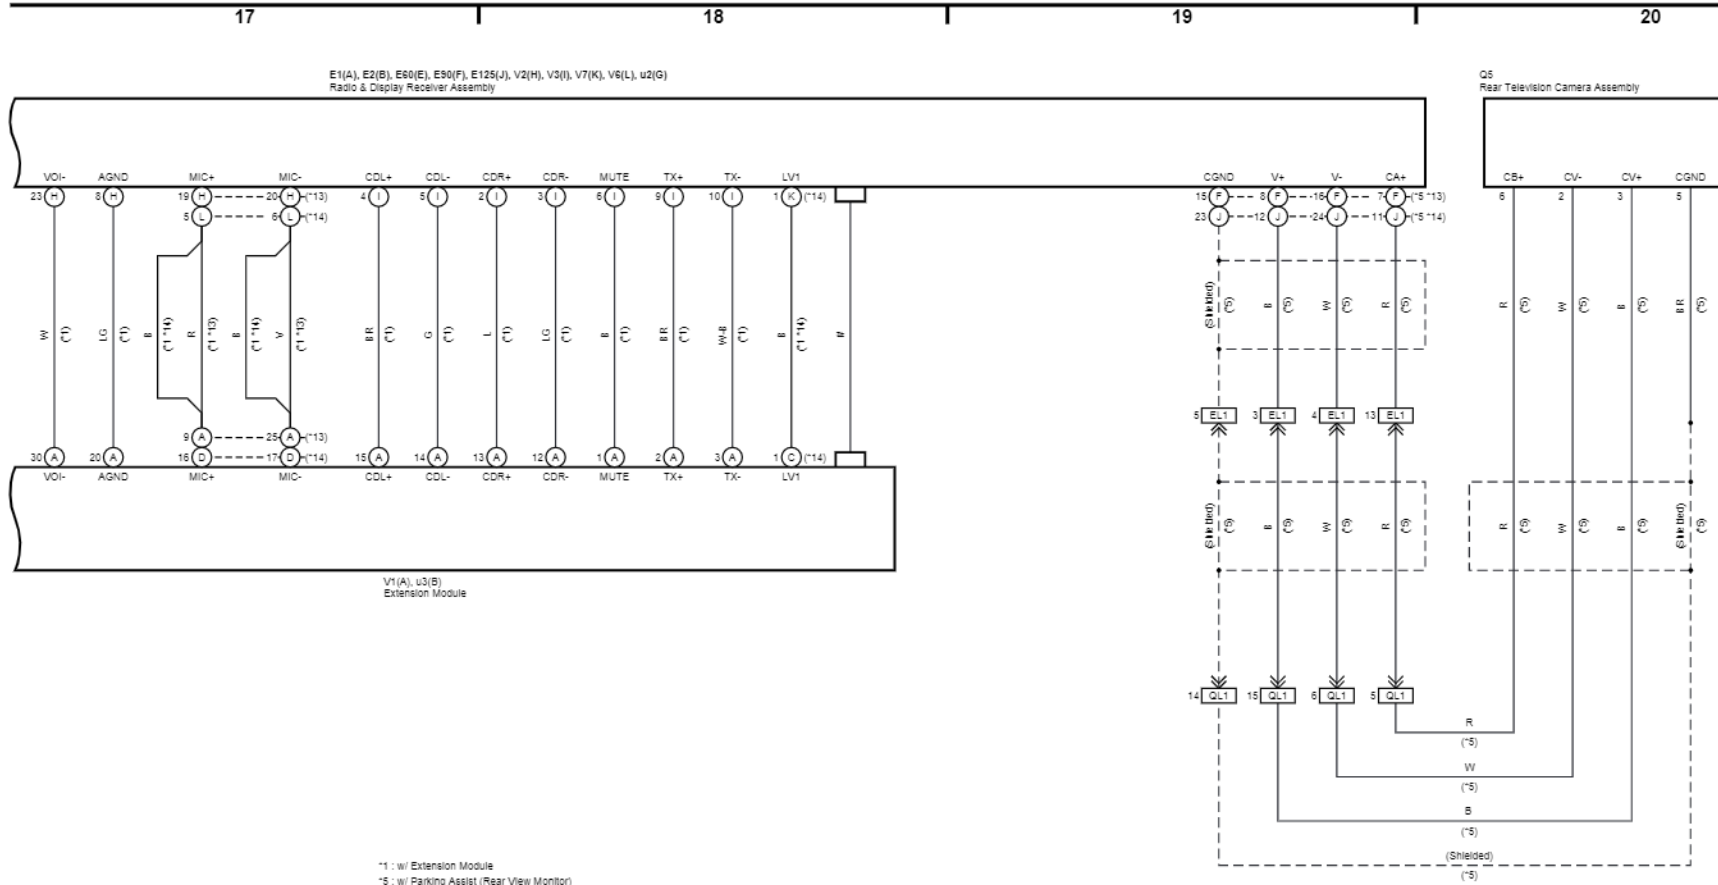

Audio System (Radio & Display Receiver Assembly Type), Navigation System and Parking Assist (Rear View Monitor)

*1 : w/ Extension Module
*5 : w/ Parking Assist (Rear View Monitor)
*13 : Prior May 2014
*14 : May 2014 or later
: There is no wire color information.