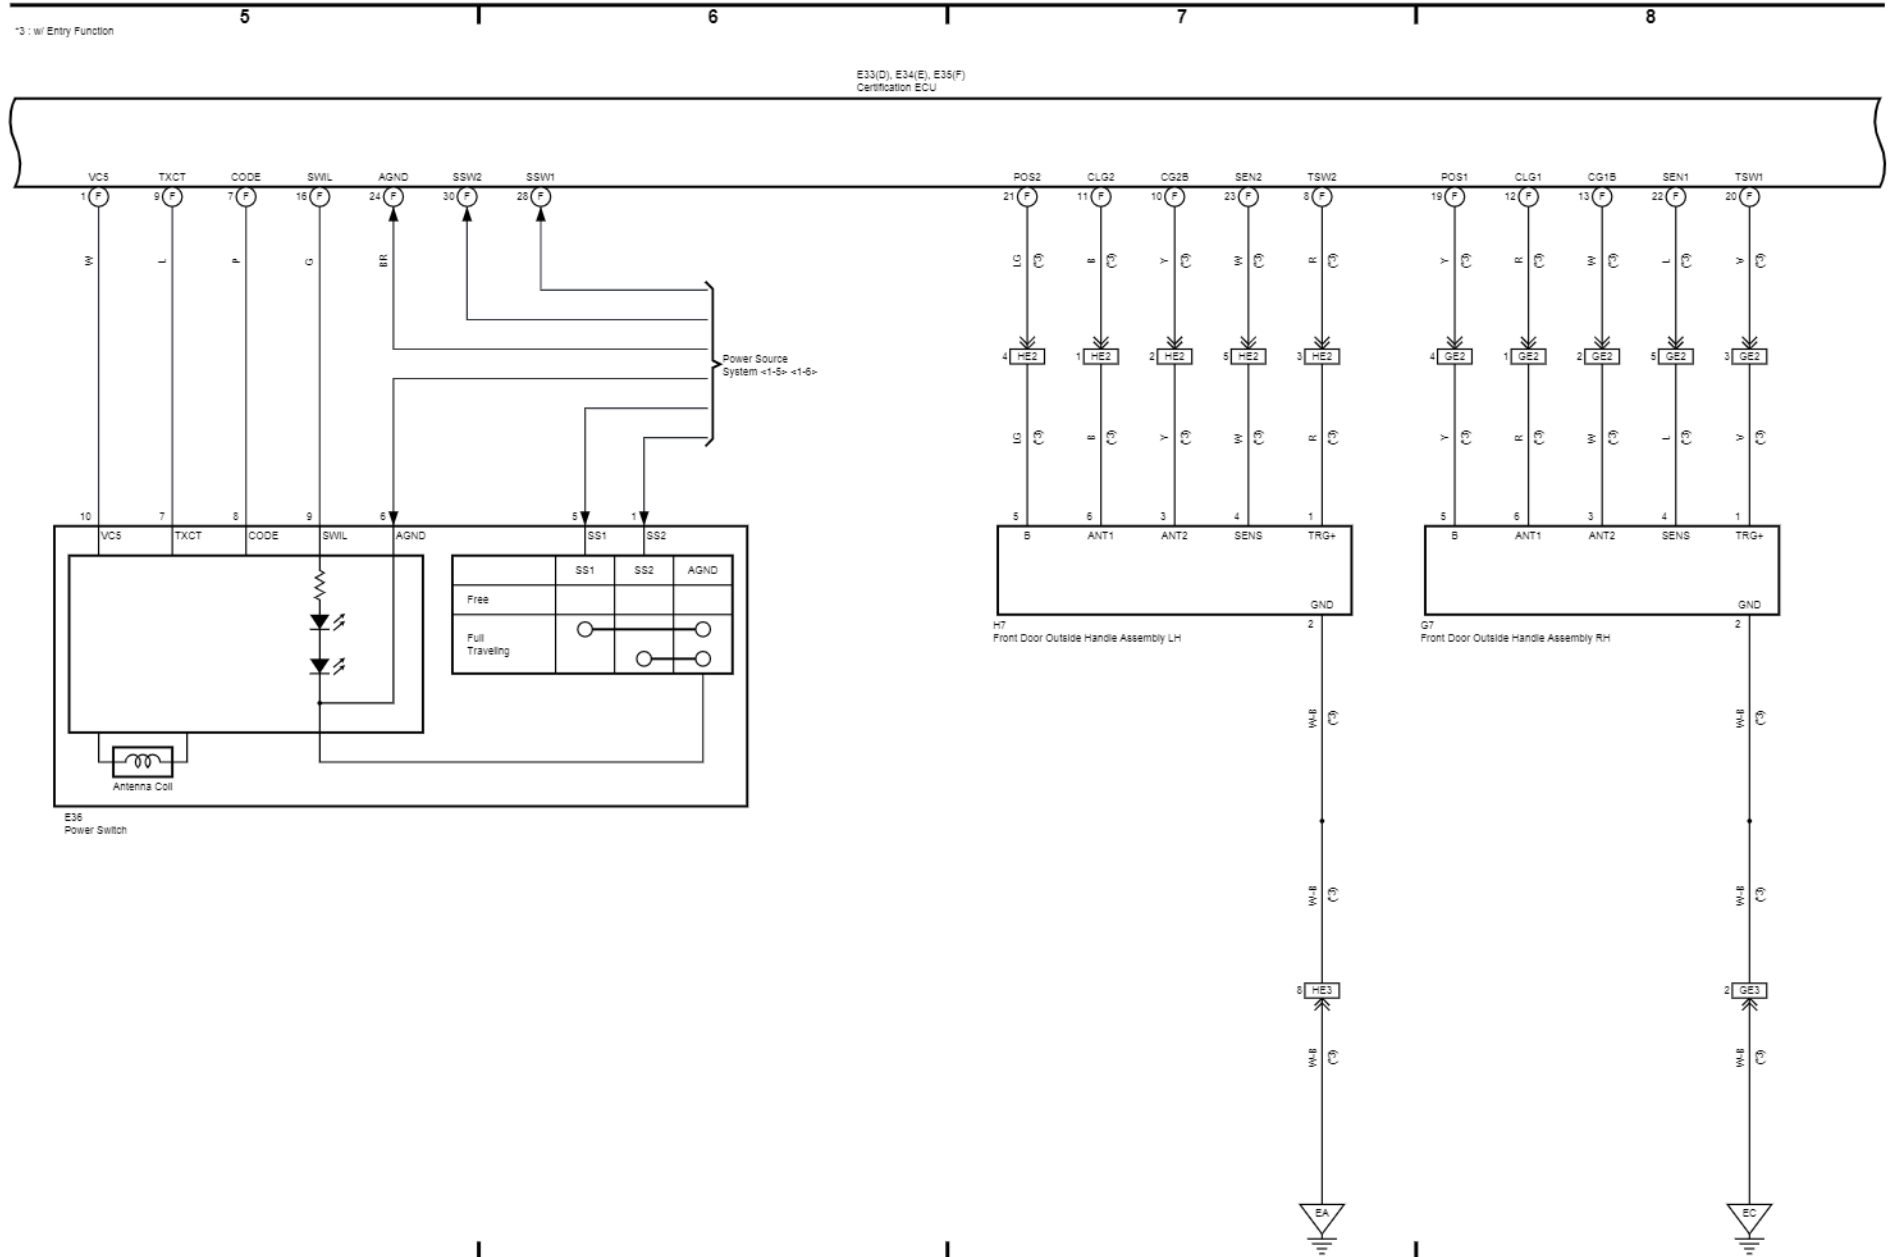

Entry & Start System (RHD May 2015 or later), Immobiliser System (RHD May 2015 or later), Starting (RHD May 2015 or later), Wireless Door Lock Control (RHD May 2015 or later)