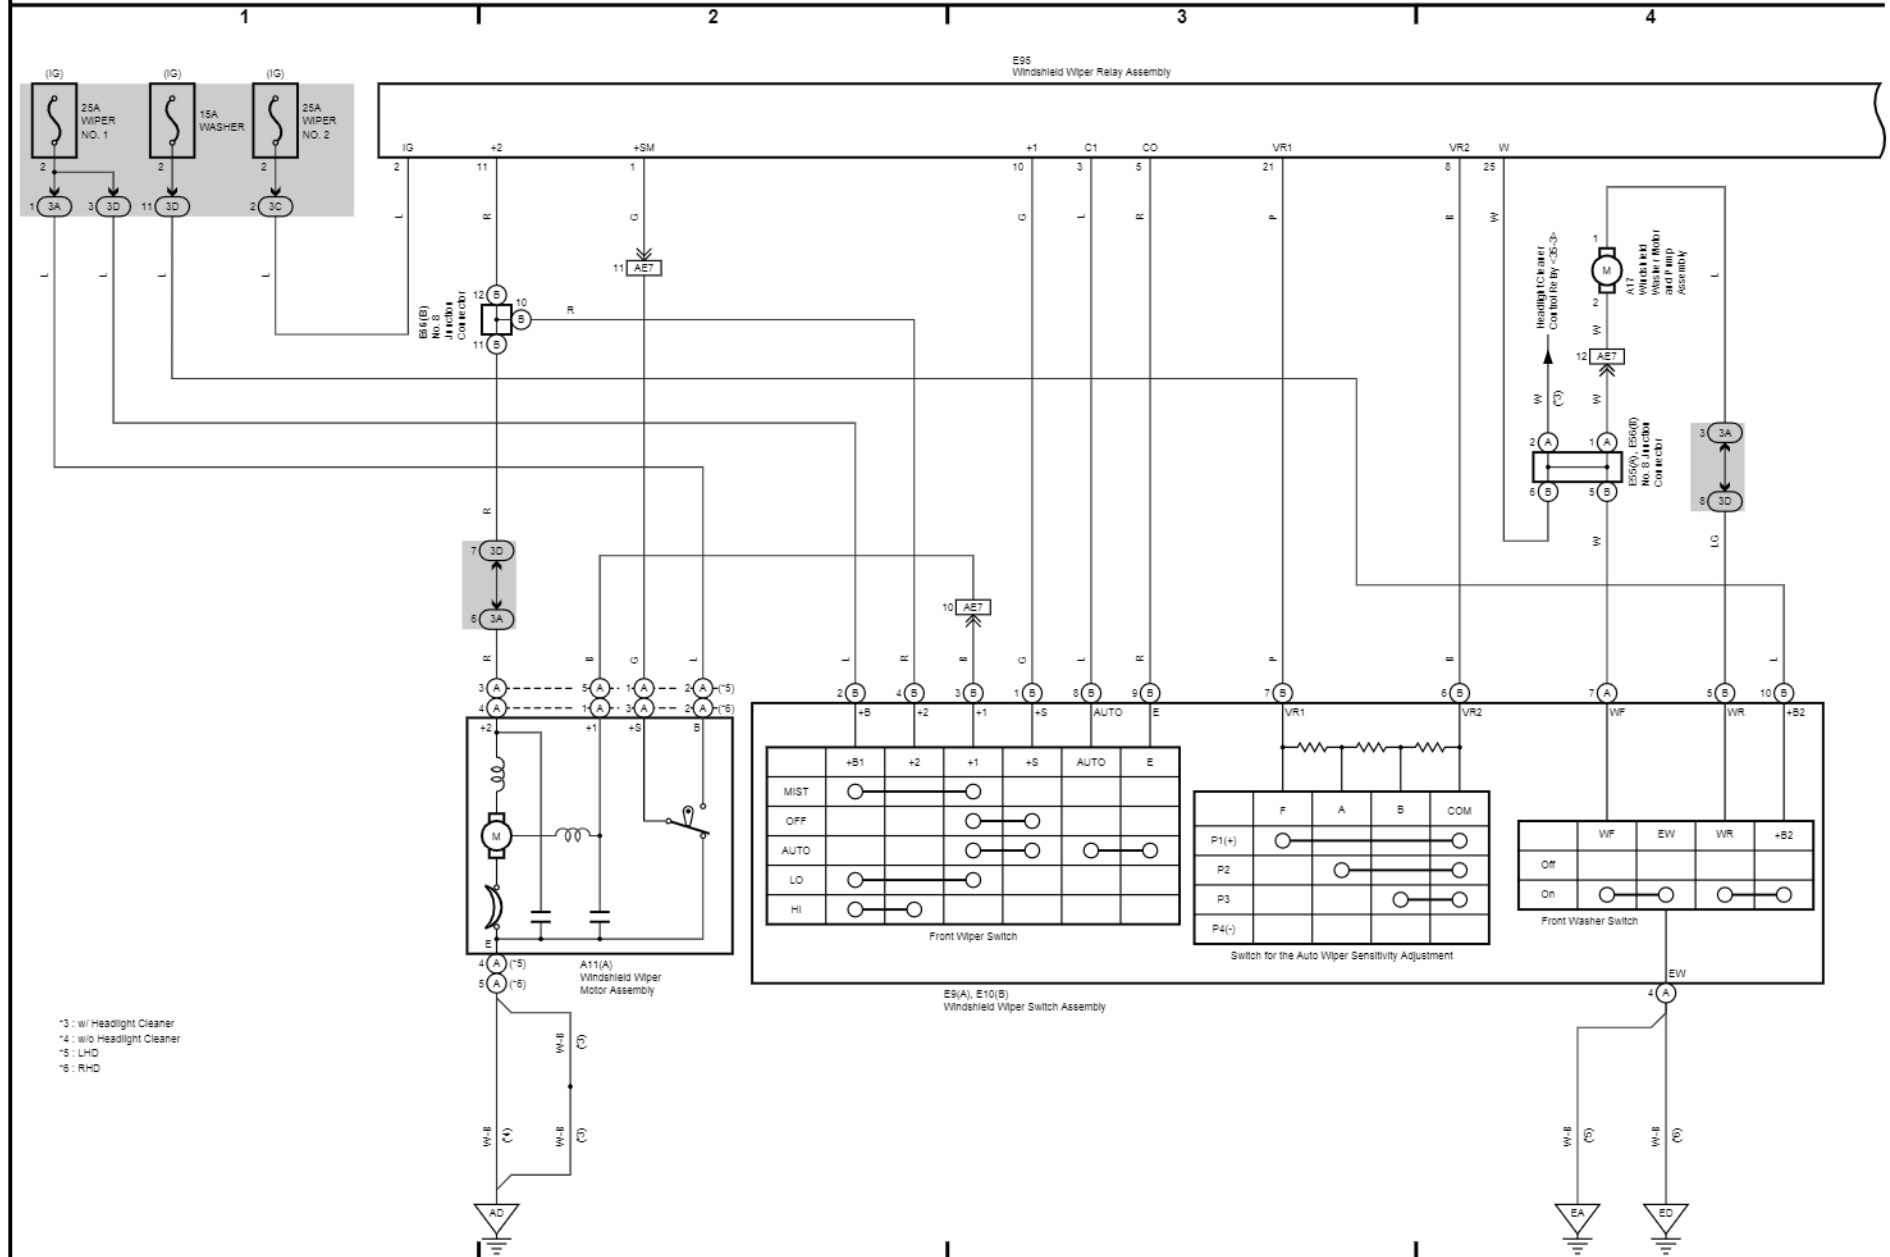

Front Wiper and Washer (w/ Auto Wiper System)