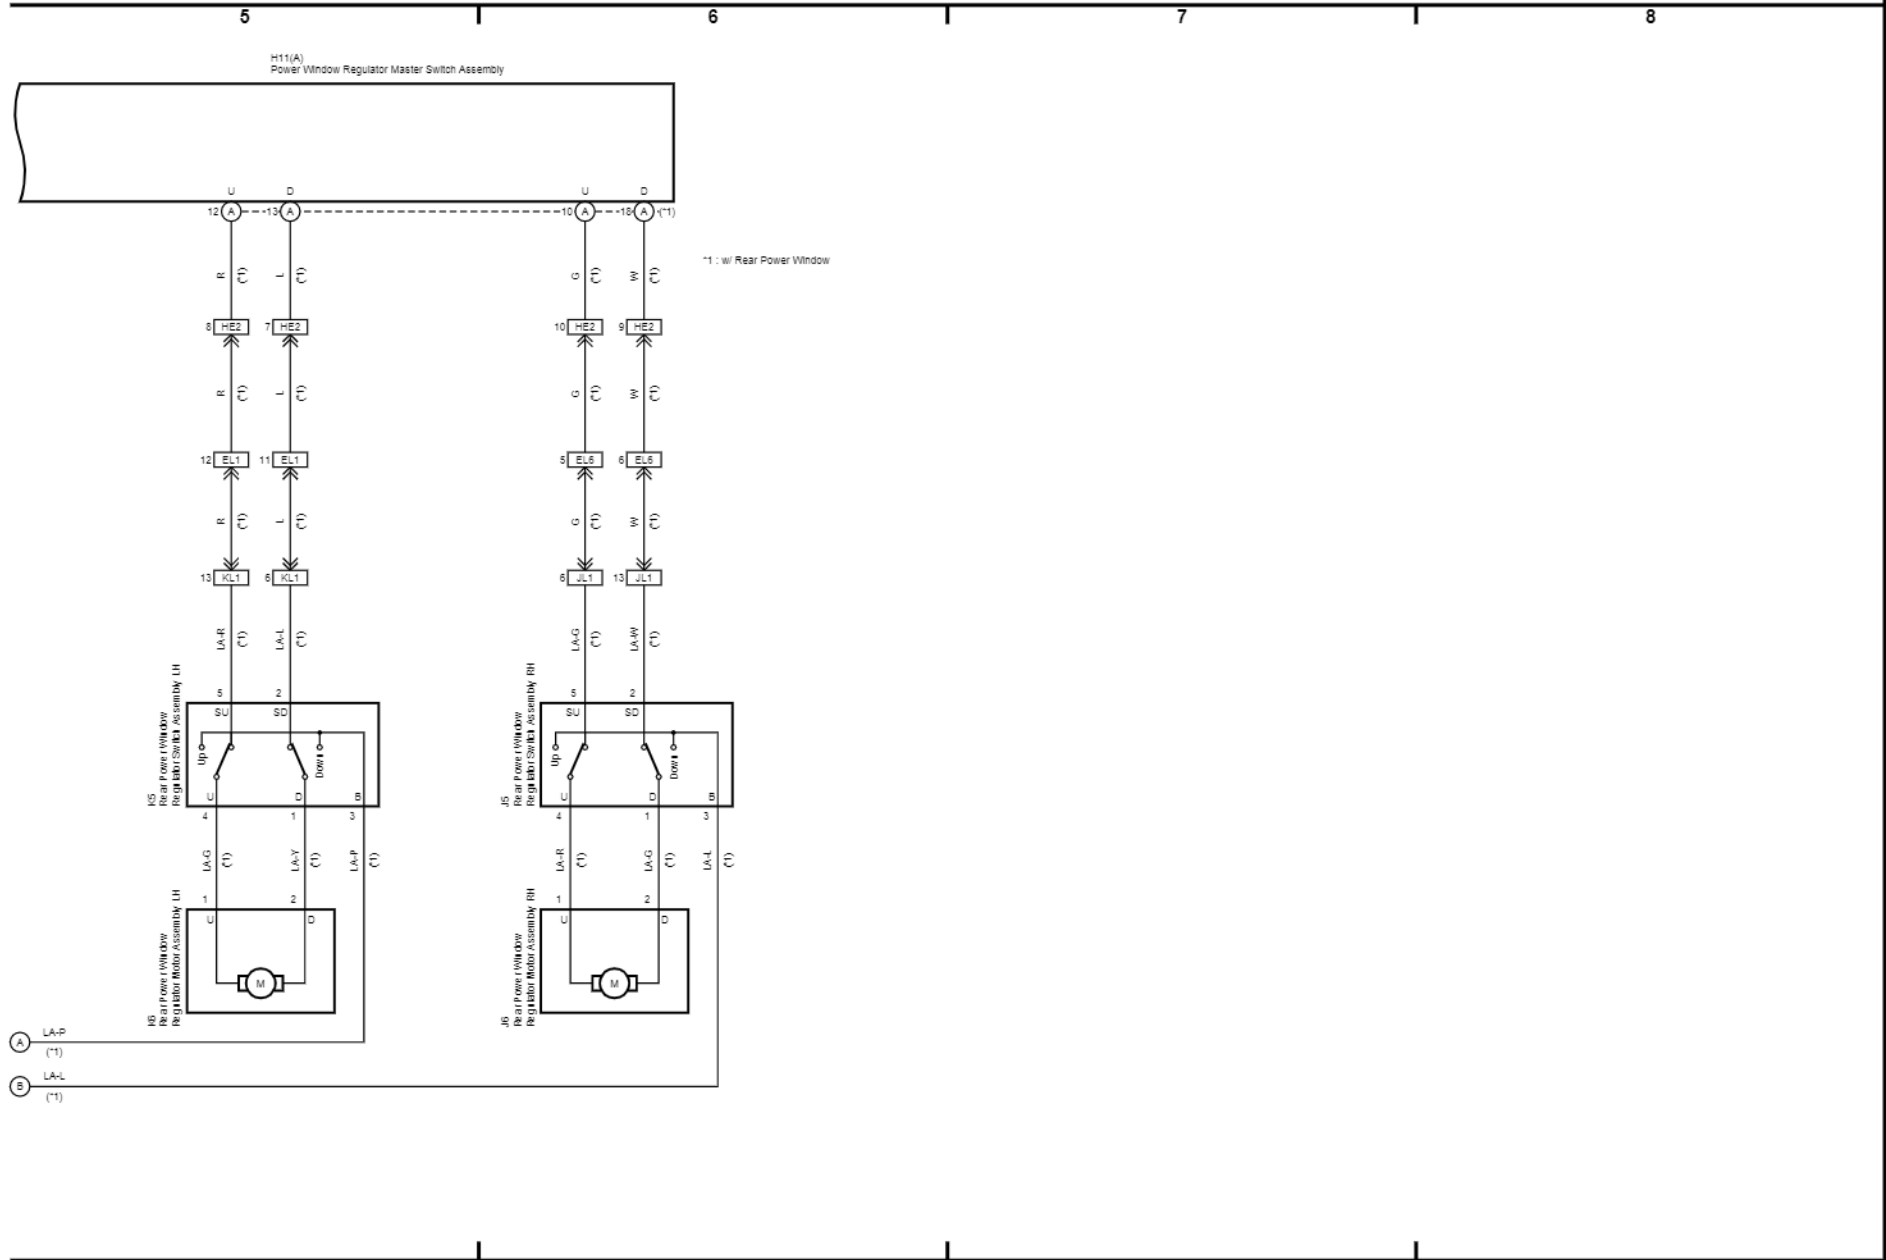

Power Window (RHD 4-Door Jam Protection)

*3 : Prior November 2016
 *4 : November 2016 or later

Power Window (RHD 4-Door Jam Protection)

Power Window (LHD Driver's Door Only Jam Protection)

Power Window (LHD Driver's Door Only Jam Protection)