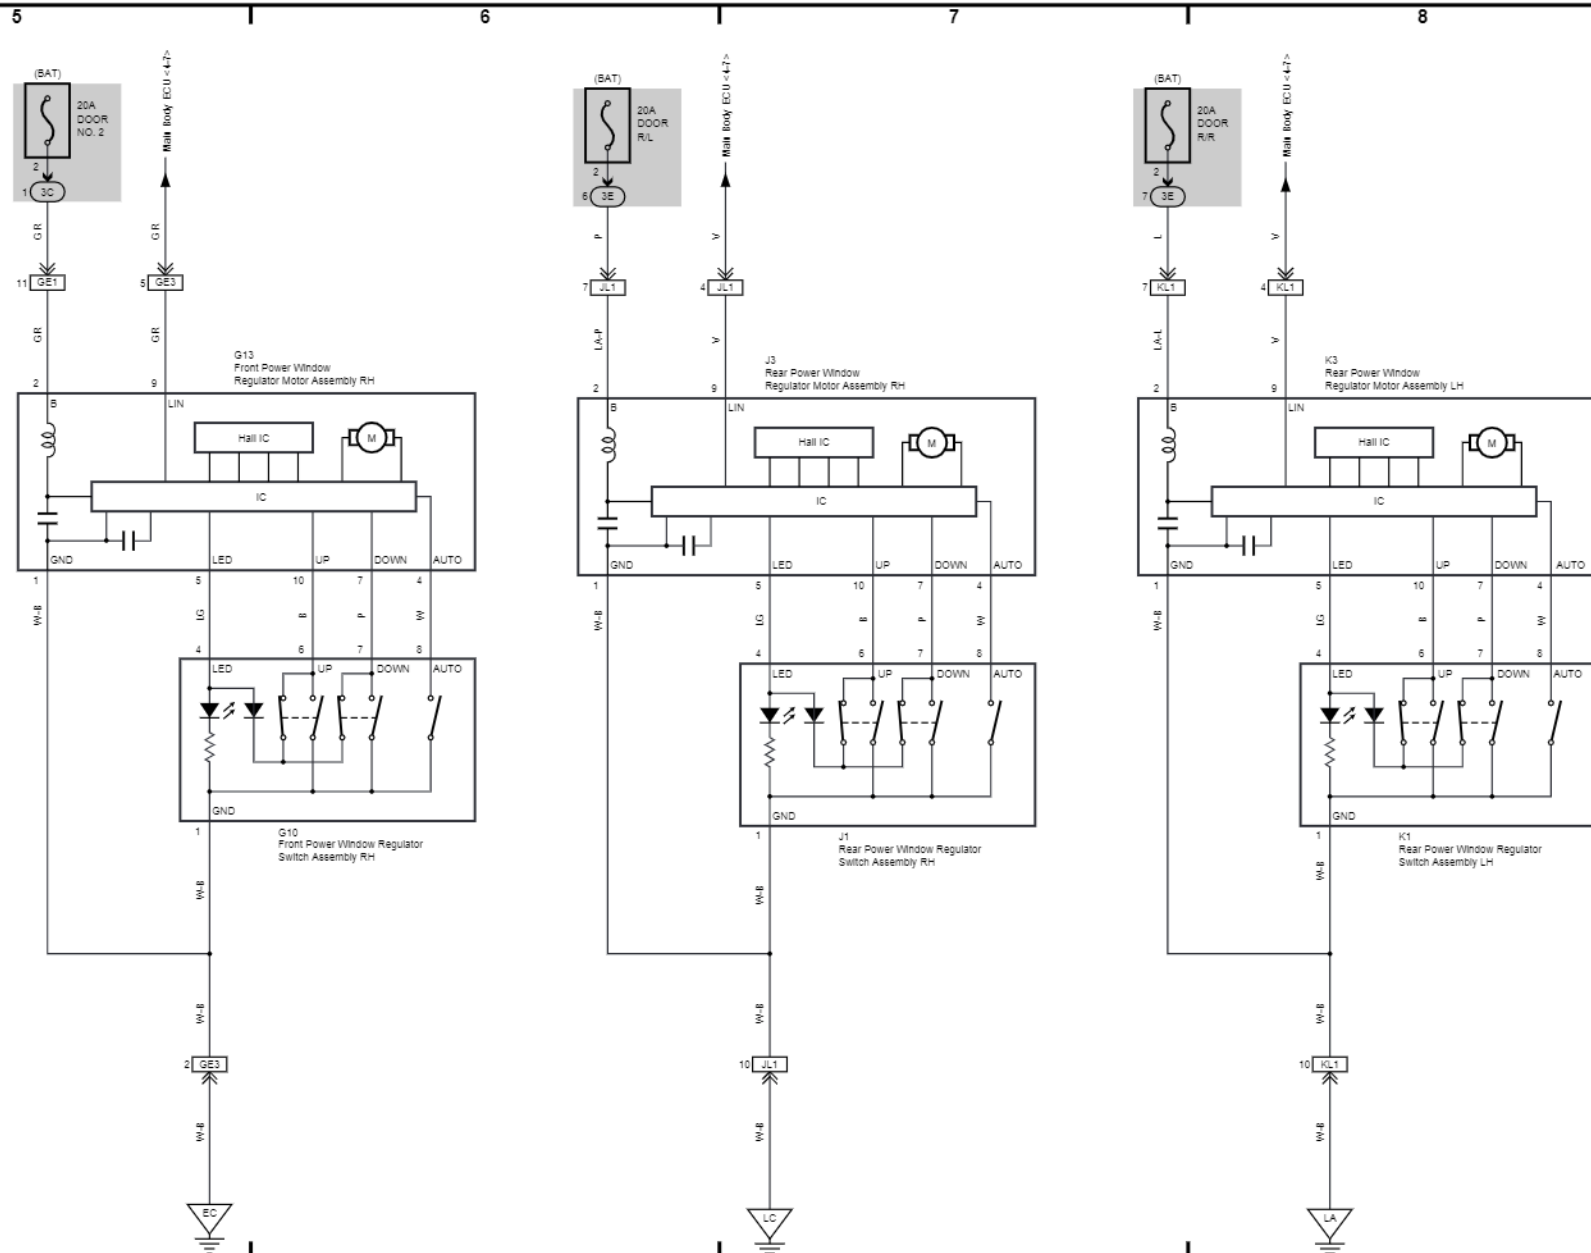

8

*1: Prior May 2015
*2: May 2015 or later

Seat Belt Warning

Double Locking

Power Window (LHD 4-Door Jam Protection)

*3 : Prior November 2016
 *4 : November 2016 or later

Power Window (LHD 4-Door Jam Protection)